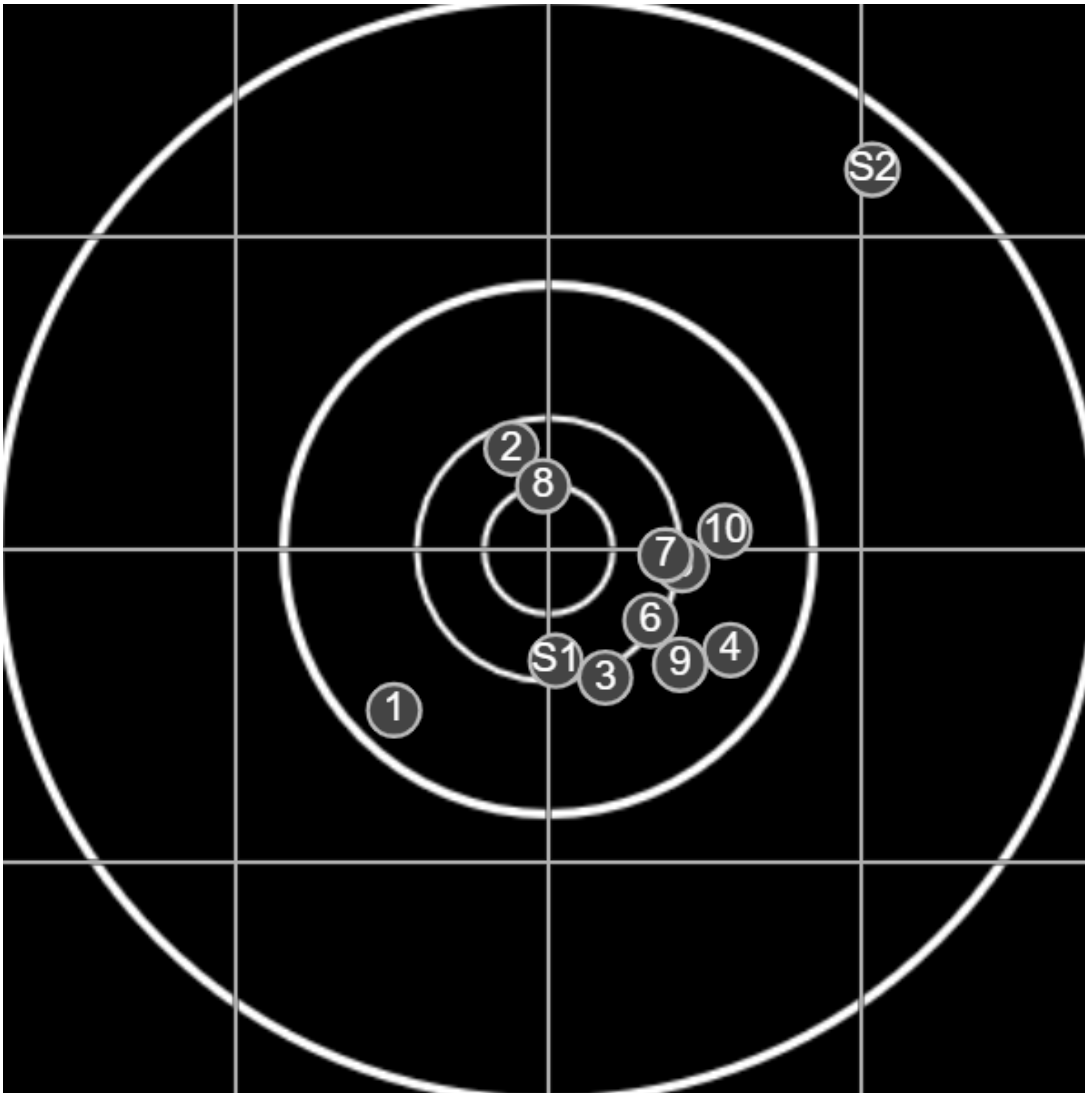

**SILVER
MOUNTAIN
TARGETS**
Made in Canada

true
Sat Mar 27 2021
13:42:32

BRC Club Shoot
C R Kelly Cup
700yards

BRC T6 [-67]
AU-700y

Group: 223.4 mm
(199.8w x 155.4h)

(F)

Shooter
Jeff Eppleston [m07]

56.1

FINAL
v: 1801, sd: 14.4

| # | fps | score |
|----|------|-------|
| 10 | 1804 | 5 |
| 9 | 1783 | 5 |
| 8 | 1820 | X |
| 7 | 1809 | 6 |
| 6 | 1826 | 6 |
| 5 | 1792 | 6 |
| 4 | 1804 | 5 |
| 3 | 1802 | 6 |
| 2 | 1784 | 6 |
| 1 | 1784 | 5 |
| S2 | 1799 | (4) |
| S1 | 1721 | (6) |

**SILVER
MOUNTAIN
TARGETS**
Made in Canada

true
Sat Mar 27 2021
14:55:44

BRC Club Shoot
C R Kelly Cup
700yards

BRC T6 [-67]
AU-700y

Group: 348.9 mm
(312.3w x 248.3h)

(F)

Shooter
Jeff Eppleston [m07]

56.0

FINAL
v: 1787, sd: 11.5

| # | fps | score |
|----|------|-------|
| 10 | 1796 | 6 |
| 9 | 1769 | 5 |
| 8 | 1780 | 6 |
| 7 | 1780 | 6 |
| 6 | 1794 | 6 |
| 5 | 1798 | 6 |
| 4 | 1778 | 5 |
| 3 | 1810 | 4 |
| 2 | 1779 | 6 |
| 1 | 1785 | 6 |