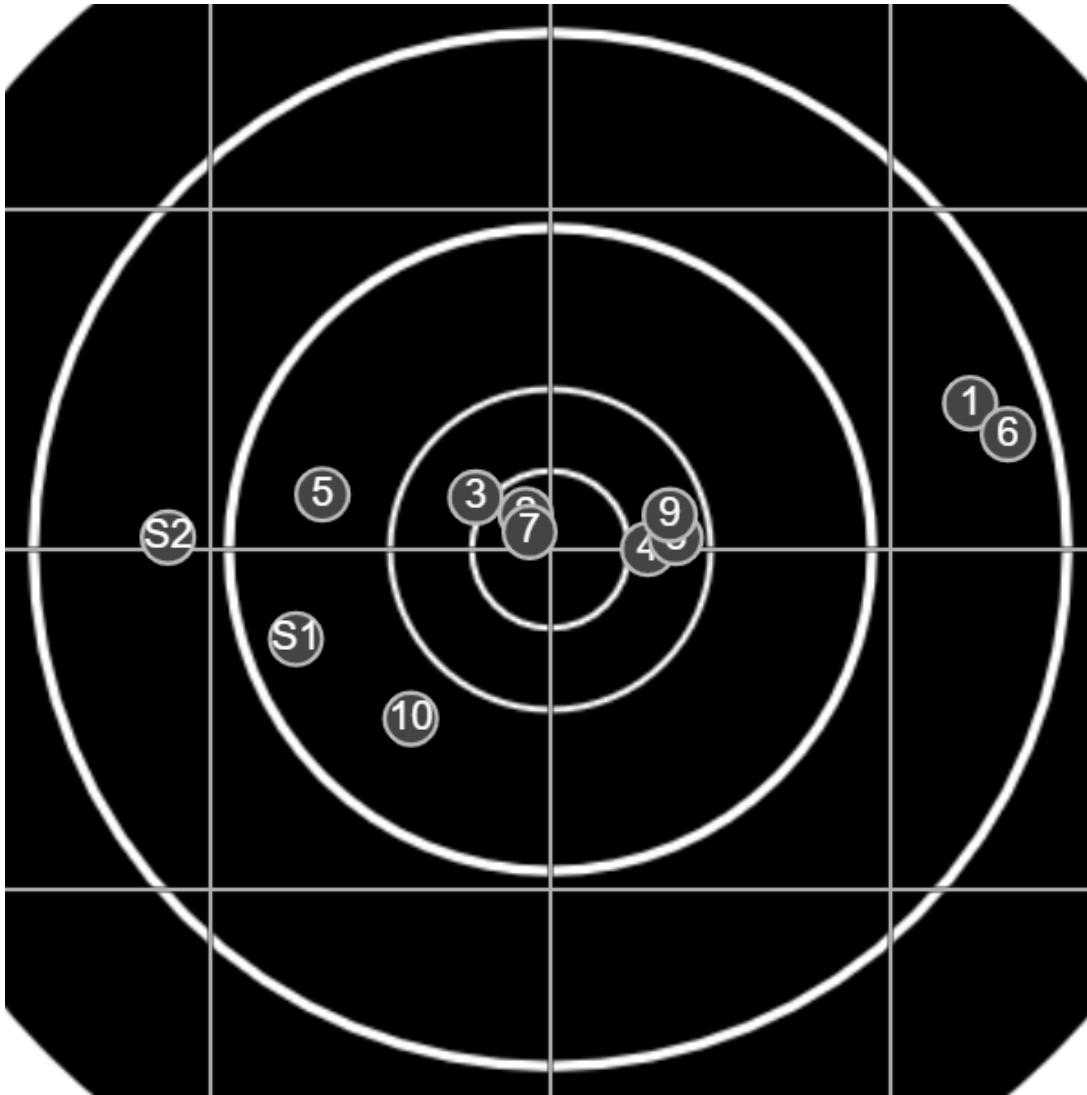

**SILVER  
MOUNTAIN  
TARGETS**  
Made in Canada

true  
Sat May 15 2021  
13:32:34

**BRC Club Shoot**  
W & J Brown Shield  
800yards

---

**BRC T6 [-64]**  
AU-LR

---

Group: 537.2 mm  
(535.1w x 246.3h)

(F)  
**Shooter**  
Ben Wright [m09]

**54.2**

**FINAL**  
v: 1619, sd: 23.8

#	fps	score
10	1565	5
9	1621	6
8	1643	6
7	1630	X
6	1652	4
5	1619	5
4	1610	6
3	1594	6
2	1619	X
1	1635	4
S2	1591	(4)
S1	1610	(5)

**SILVER  
MOUNTAIN  
TARGETS**  
Made in Canada

true  
Sat May 15 2021  
15:26:12

**BRC Club Shoot**  
W & J Brown Shield  
800yards

---

**BRC T6 [-64]**  
AU-LR

---

Group: 540.8 mm  
(530.0w x 331.1h)

(F)  
**Shooter**  
Ben Wright [m09]

**52.1**  
**FINAL**  
v: 1636, sd: 27.9