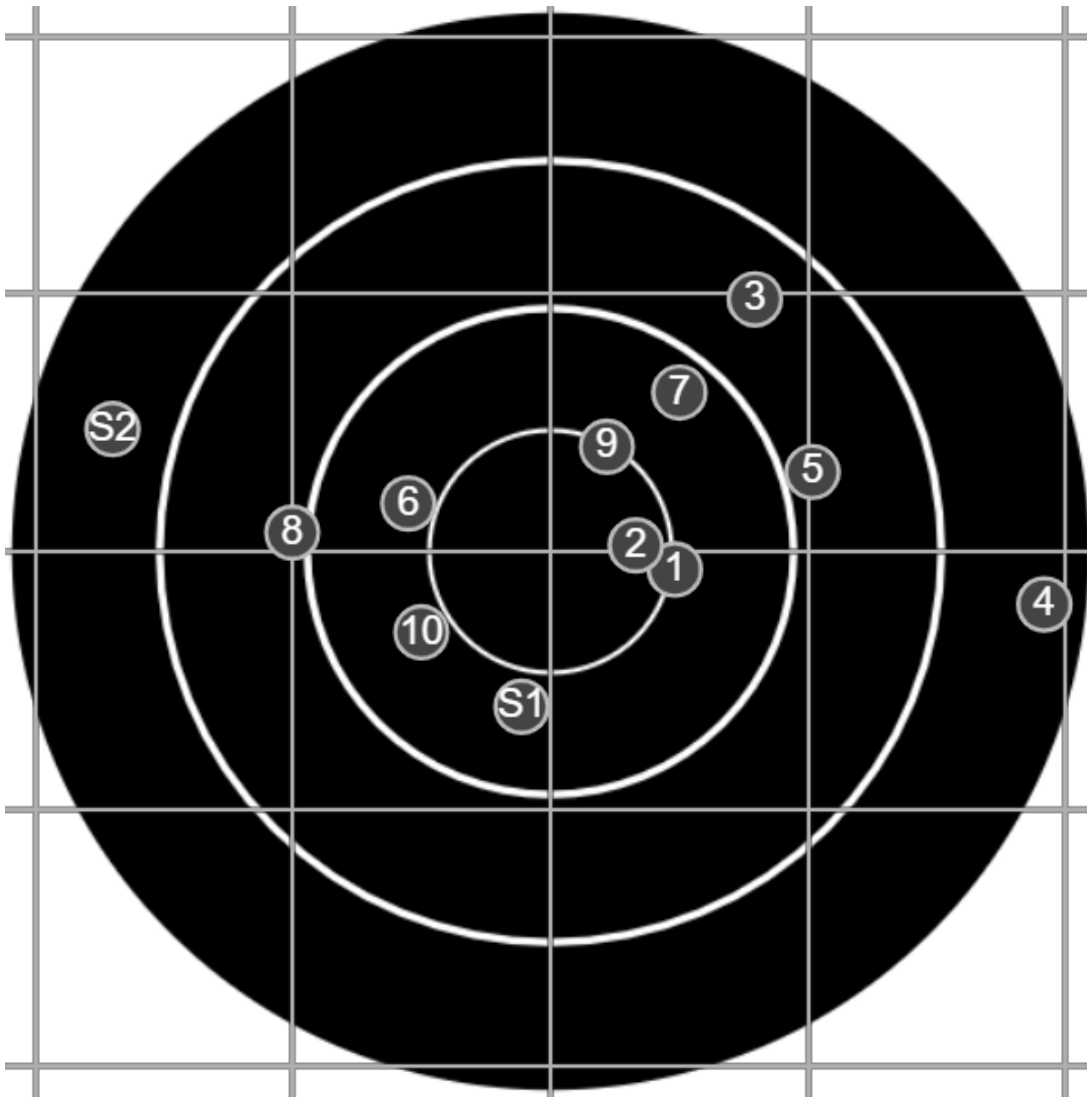

**SILVER
MOUNTAIN
TARGETS**
Made in Canada

true
Sat May 15 2021
13:53:28

BRC Club Shoot
W & J Brown Shield
800yards

BRC T6 [-64]
AU-LR

Group: 780.0 mm
(776.4w x 343.8h)

(Iron)
Shooter
Gordon Shepherd [m02]

45.3

FINAL
v: 1530, sd: 19.1

#	fps	score
10	1512	5
9	1503	V
8	1530	4
7	1539	5
6	1532	5
5	1550	4
4	1568	3
3	1532	4
2	1527	V
1	1504	V
S2	1530	(3)
S1	1505	(5)

**SILVER
MOUNTAIN
TARGETS**
Made in Canada

true
Sat May 15 2021
14:56:20

BRC Club Shoot
W & J Brown Shield
800yards

BRC T6 [-64]
AU-LR

Group: 672.4 mm
(663.0w x 416.3h)

(Iron)
Shooter
Gordon Shepherd [m02]

46.3
FINAL
v: 1527, sd: 17.4

#	fps	score
10	1518	4
9	1531	4
8	1492	5
7	1503	4
6	1545	4
5	1544	V
4	1541	5
3	1545	V
2	1526	5
1	1526	V