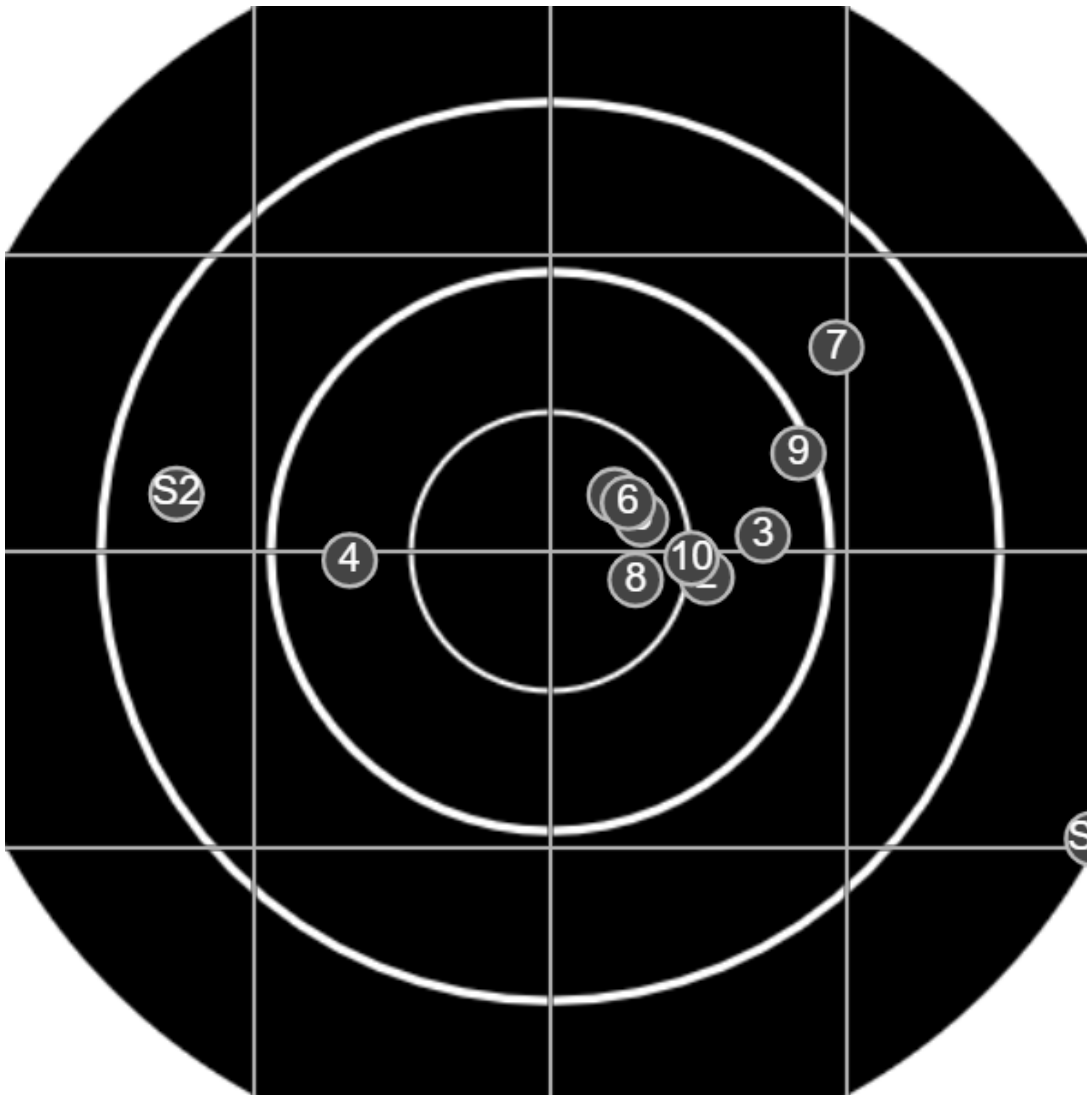

**SILVER
MOUNTAIN
TARGETS**
Made in Canada

true
Sat May 15 2021
13:41:46

BRC Club Shoot
W & J Brown Shield
800yards

BRC T6 [-64]
AU-LR

Group: 476.9 mm
(437.0w x 208.6h)

(Iron)
Shooter
Graeme Bright [m01]

49.5
FINAL
v: 1628, sd: 8.8

BRC T6 [-64]
AU-LR

Group: 809.0 mm
(803.8w x 468.4h)

(Iron)
Shooter
Graeme Bright [m01]

44.2

FINAL
v: 1630, sd: 11.6

#	fps	score
10	1644	4
9	1625	V
8	1621	5
7	1640	5
6	1630	3
5	1618	4
4	1647	5
3	1641	3
2	1614	V
1	1618	5
S2	1625	(3)
S1	1630	(5)