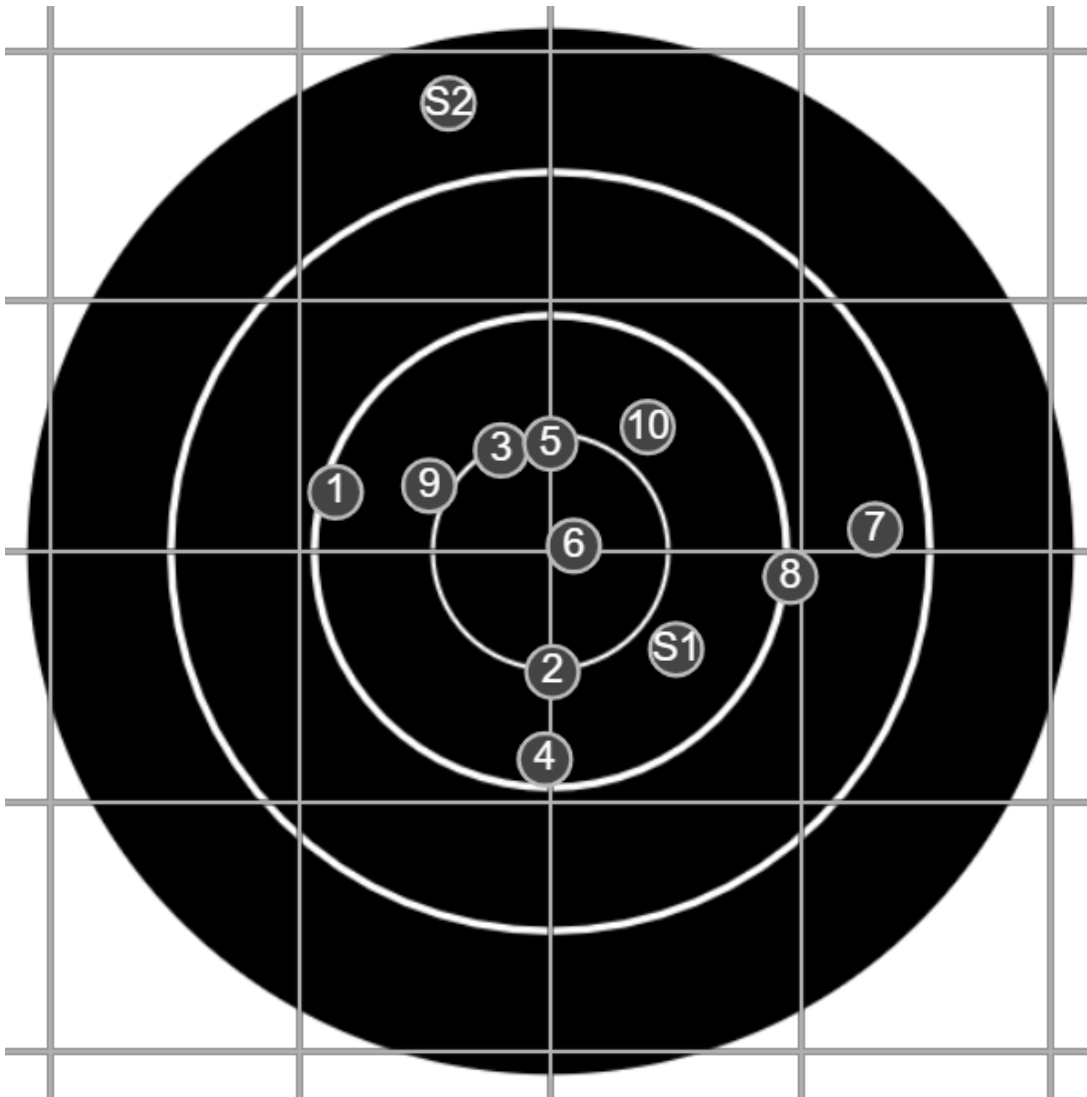

**SILVER
MOUNTAIN
TARGETS**
Made in Canada

true
Sat May 22 2021
13:45:00

BRC Club Shoot
W & J Brown Shield
900yards

BRC T6 [-61]
AU-LR

Group: 574.9 mm
(573.5w x 353.3h)

(Iron)
Shooter
Gordon Shepherd [m02]

49.4

FINAL
v: 1433, sd: 14.7

#	fps	score
10	1459	5
9	1439	5
8	1435	5
7	1426	4
6	1431	V
5	1436	V
4	1418	5
3	1410	V
2	1422	V
1	1456	5
S2	1455	(3)
S1	1380	(5)