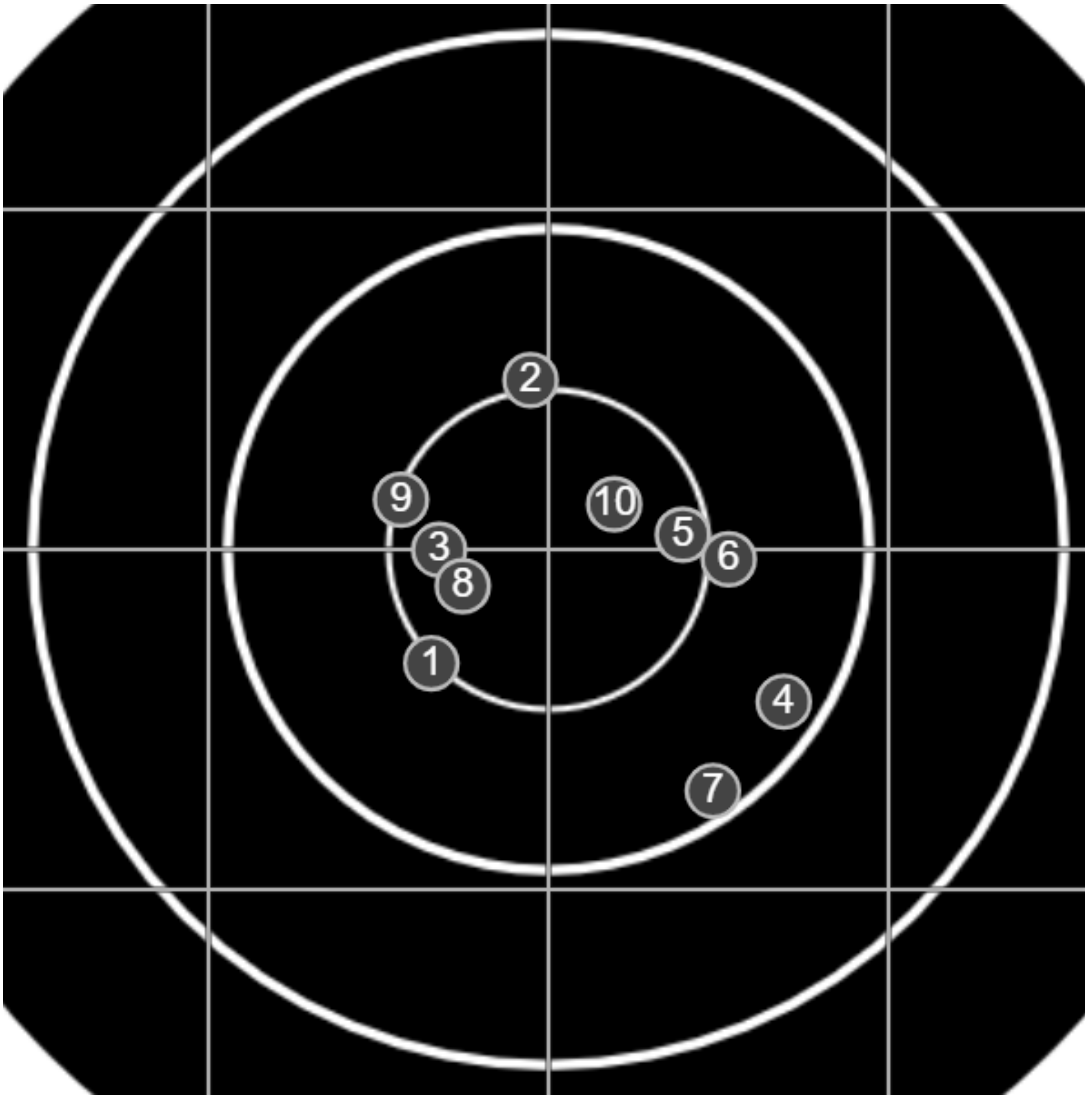

SILVER MOUNTAIN TARGETS
Made in Canada

true
Sat May 22 2021
15:25:47

BRC Club Shoot
W & J Brown Shield
900yards

BRC T6 [-61]
AU-LR

Group: 351.7 mm
(299.5w x 321.4h)

(Iron)
Shooter
Graeme Bright [m01]

50.6

FINAL
v: 1532, sd: 9.8