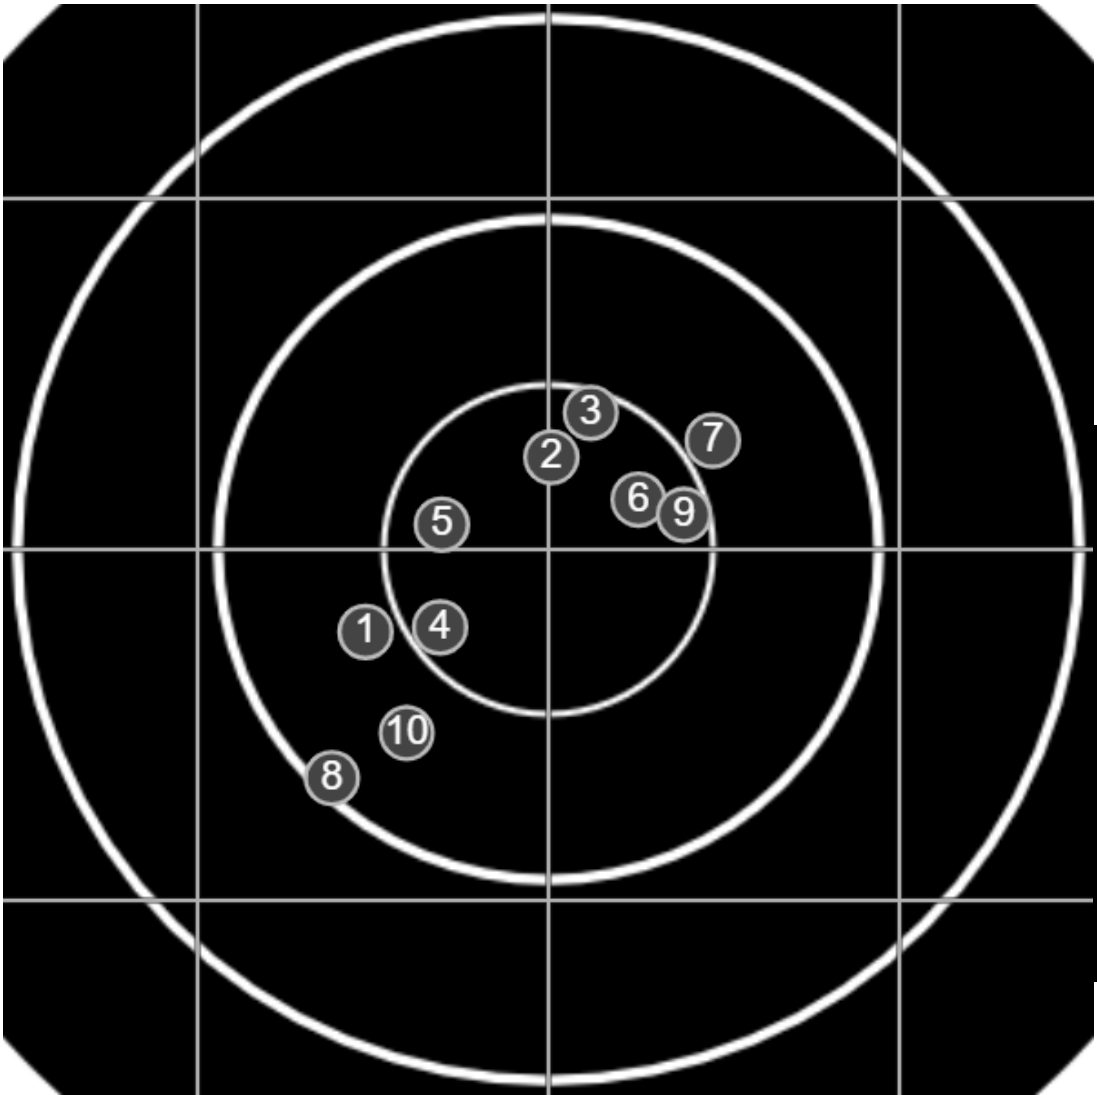

**SILVER
MOUNTAIN
TARGETS**
Made in Canada

true
Sat May 22 2021
13:32:04

BRC Club Shoot
W & J Brown Shield
900yards

BRC T6 [-61]
AU-LR

Group: 386.7 mm
(289.4w x 277.6h)

(Iron)
Shooter
Graeme Bright [m01]

50.6

FINAL
v: 1536, sd: 11.1

#	fps	score
10	1524	5
9	1542	V
8	1544	5
7	1545	5
6	1539	V
5	1529	V
4	1535	V
3	1546	V
2	1549	V
1	1512	5