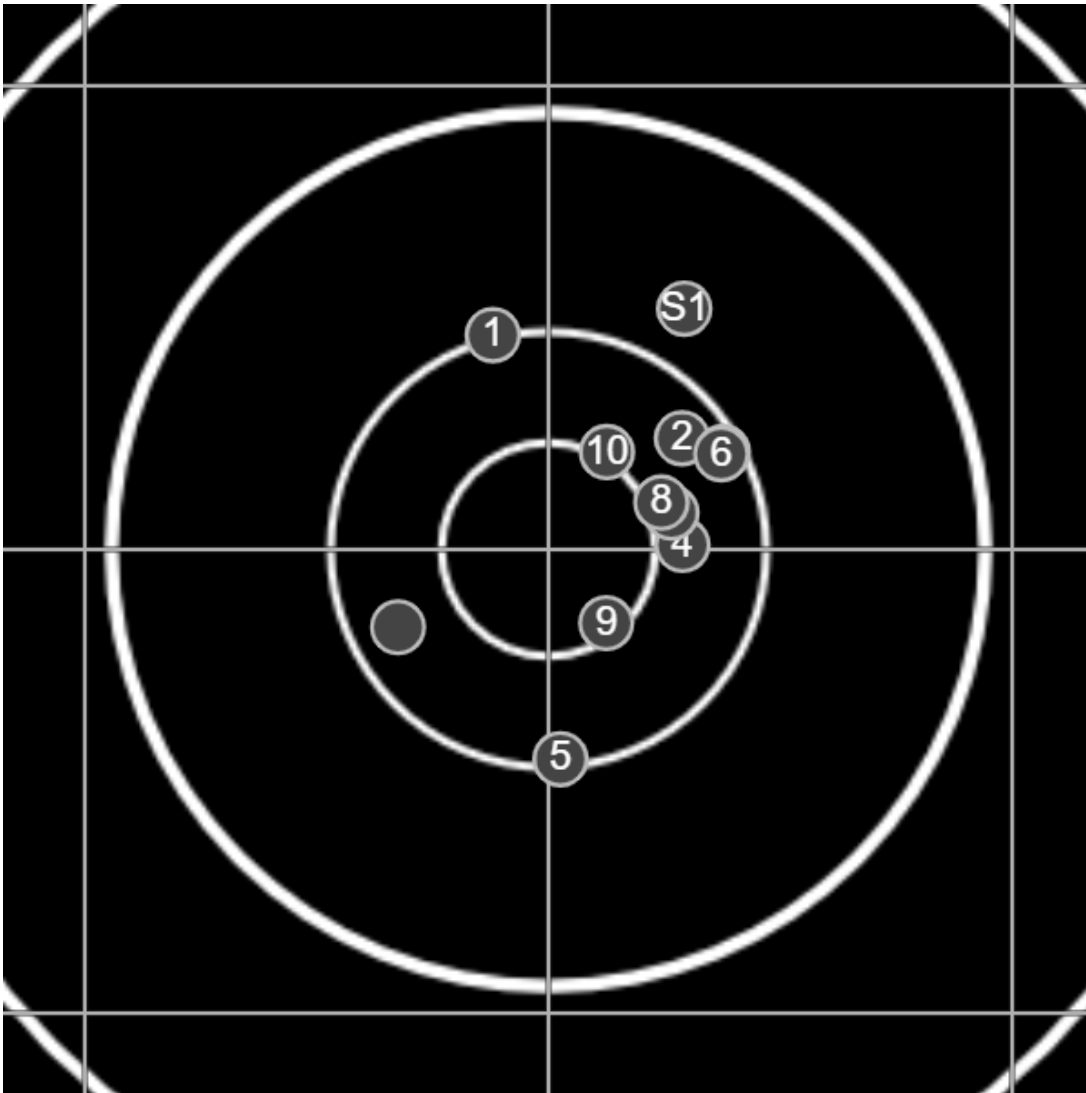

**SILVER
MOUNTAIN
TARGETS**
Made in Canada

true
Sat May 22 2021
13:22:29

BRC Club Shoot
W & J Brown Shield
900yards

BRC T6 [-61]
AU-LR

Group: 246.7 mm
(132.2w x 243.6h)

(F)
Shooter
Jeff Eppleston [m07]

60.2
FINAL
v: 1488, sd: 9.5