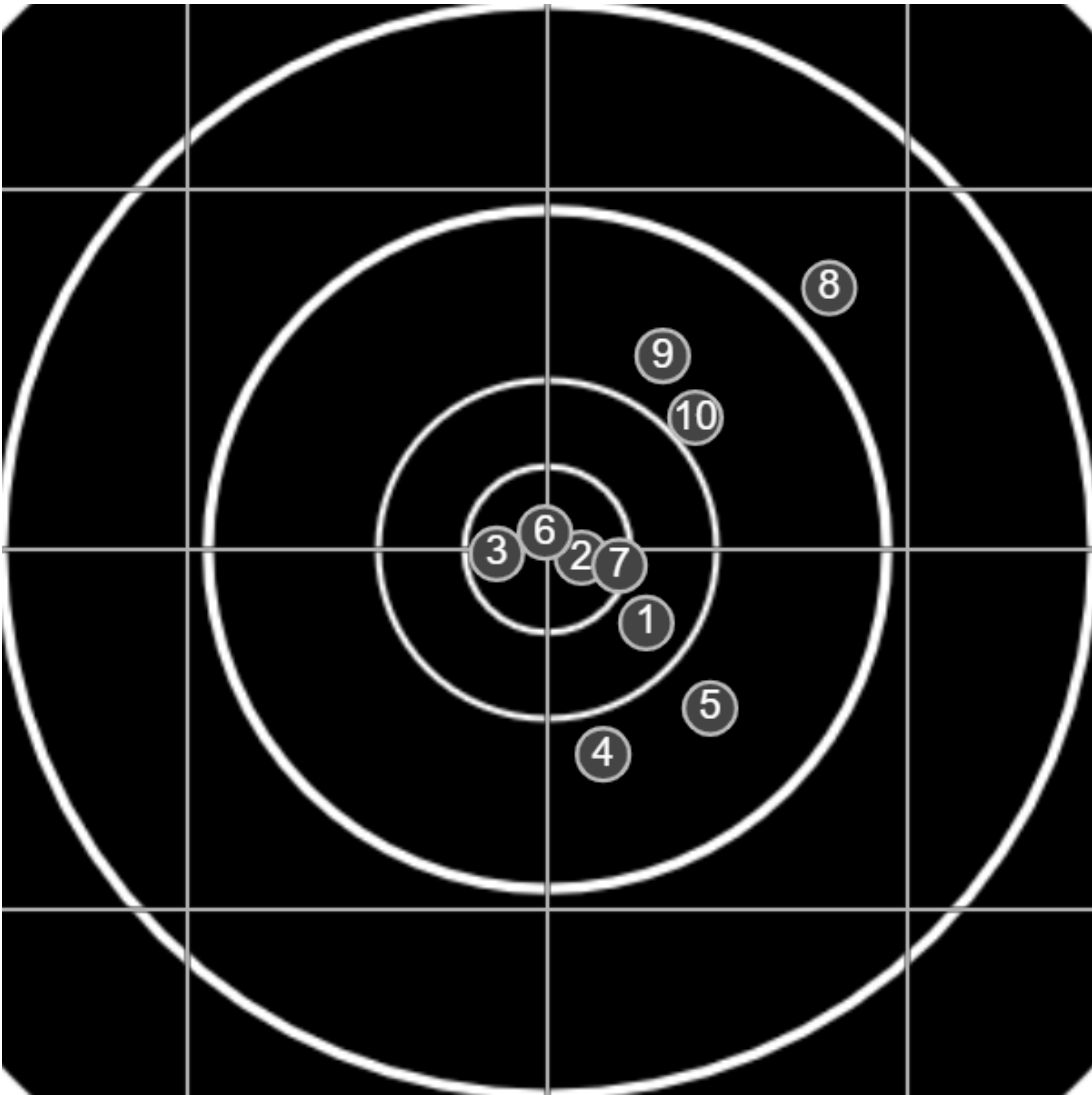

**SILVER
MOUNTAIN
TARGETS**
Made in Canada

true
Sat May 22 2021
14:27:30

BRC Club Shoot
W & J Brown Shield
900yards

BRC T5 [-61]
AU-LR

Group: 383.3 mm
(246.0w x 344.9h)

(F)
Shooter
Nick Webster [m12]

54.4

FINAL
v: 1512, sd: 11.1