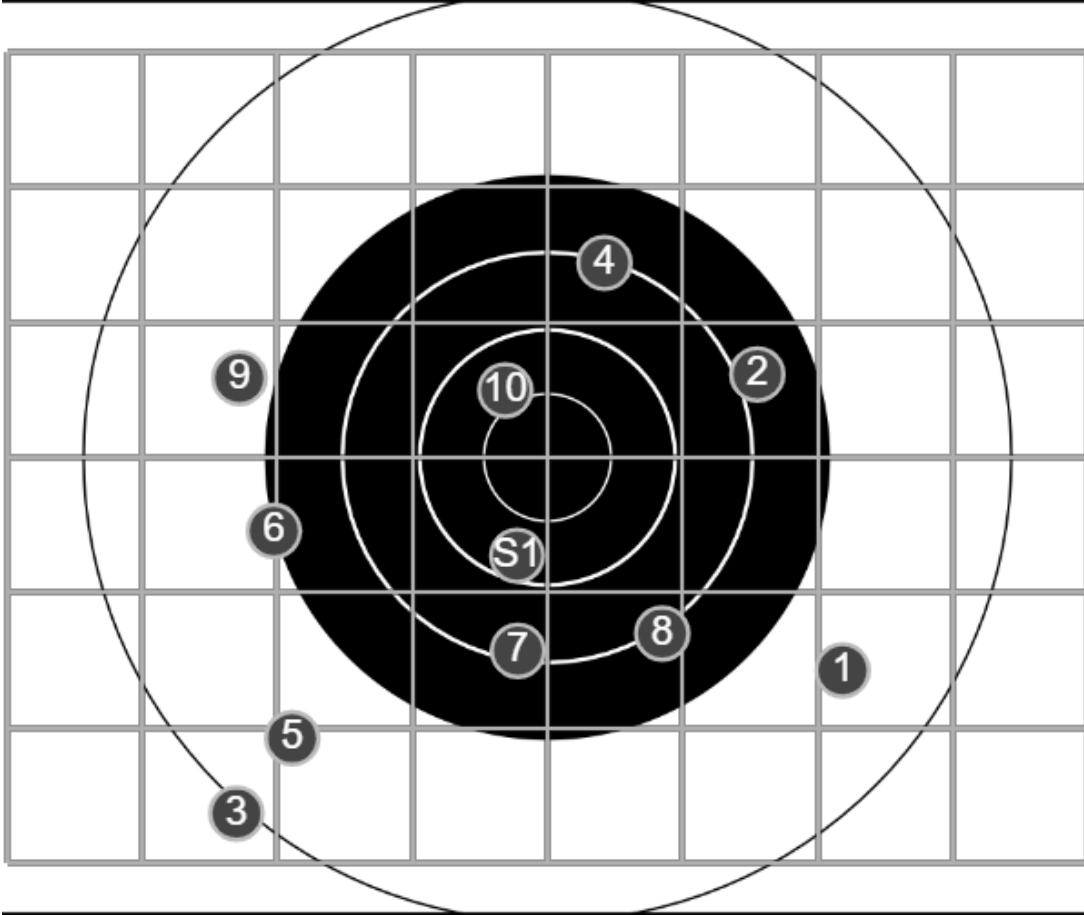

**SILVER
MOUNTAIN
TARGETS**
Made in Canada

true
Sat May 22 2021
14:13:59

BRC Club Shoot
W & J Brown Shield
900yards

BRC T6 [-61]
AU-LR

Group: 1340.4 mm
(1192.5w x 1083.2h)

(Iron)
Shooter
Ron Gibson [m05]

29.0
FINAL
v: 1530, sd: 7.8

BRC T6 [-61]
AU-LR

Group: 1118.9 mm
(1026.6w x 682.7h)

(Iron)
Shooter
Ron Gibson [m05]

33.1
FINAL
v: 1535, sd: 6.2

#	fps	score
10	1539	4
9	1541	V
8	1529	4
7	1530	3
6	1541	4
5	1540	3
4	1536	3
3	1531	2
2	1522	2
1	1538	3
S2	1551	(2)
S1	1547	(2)