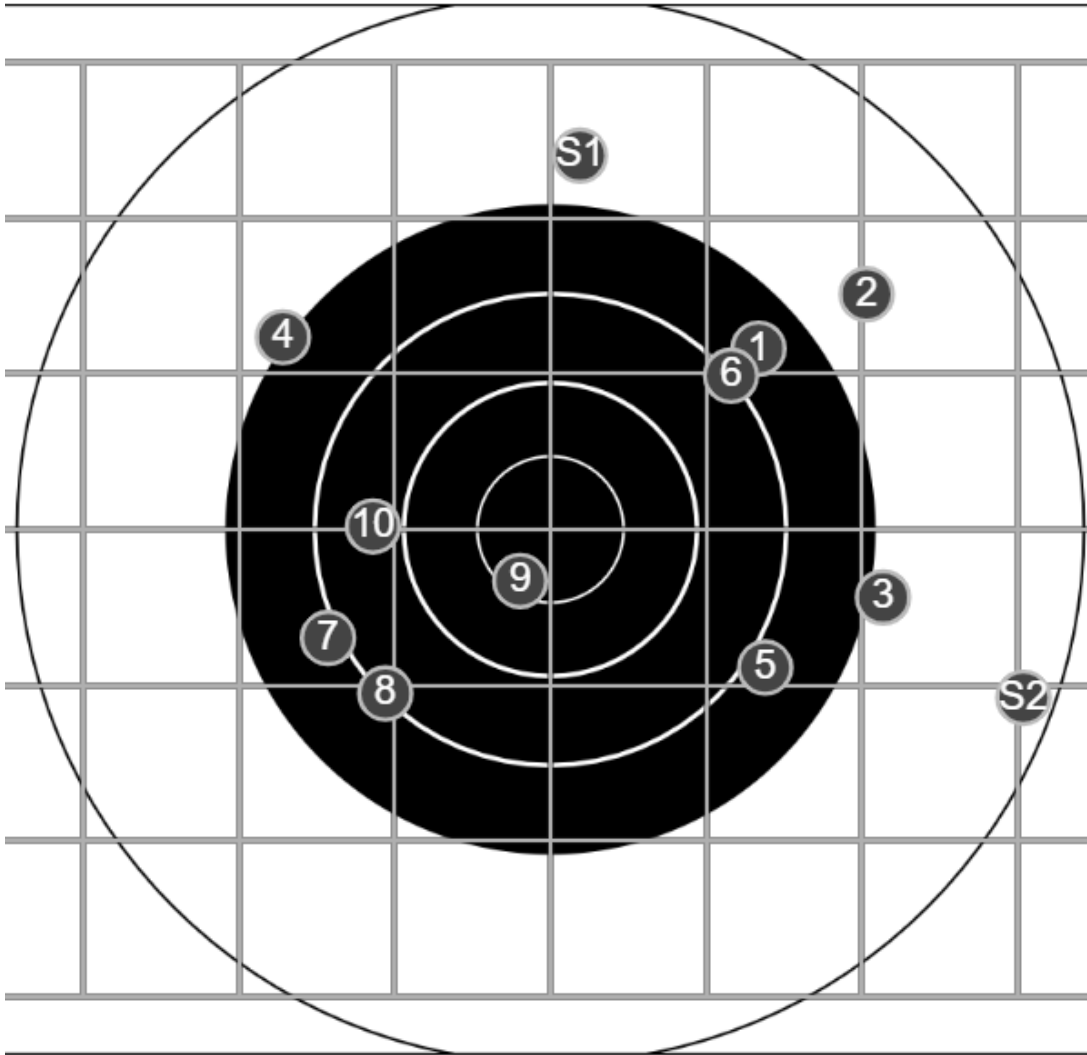

**SILVER
MOUNTAIN
TARGETS**
Made in Canada

true
Sat May 22 2021
14:13:59

BRC Club Shoot
W & J Brown Shield
900yards

BRC T6 [-61]
AU-LR

Group: 1340.4 mm
(1192.5w x 1083.2h)

(Iron)
Shooter
Ron Gibson [m05]

29.0
FINAL
v: 1530, sd: 7.8

#	fps	score
10	1537	5
9	1522	2
8	1524	3
7	1525	4
6	1537	3
5	1526	2
4	1536	4
3	1544	1
2	1524	3
1	1521	2
S1	1530	(5)

**SILVER
MOUNTAIN
TARGETS**
Made in Canada

true
Sat May 22 2021
15:10:14

BRC Club Shoot
W & J Brown Shield
900yards

BRC T6 [-61]
AU-LR

Group: 1118.9 mm
(1026.6w x 682.7h)

(Iron)
Shooter
Ron Gibson [m05]

33.1
FINAL
v: 1535, sd: 6.2

#	fps	score
10	1539	4
9	1541	V
8	1529	4
7	1530	3
6	1541	4
5	1540	3
4	1536	3
3	1531	2
2	1522	2
1	1538	3
S2	1551	(2)
S1	1547	(2)