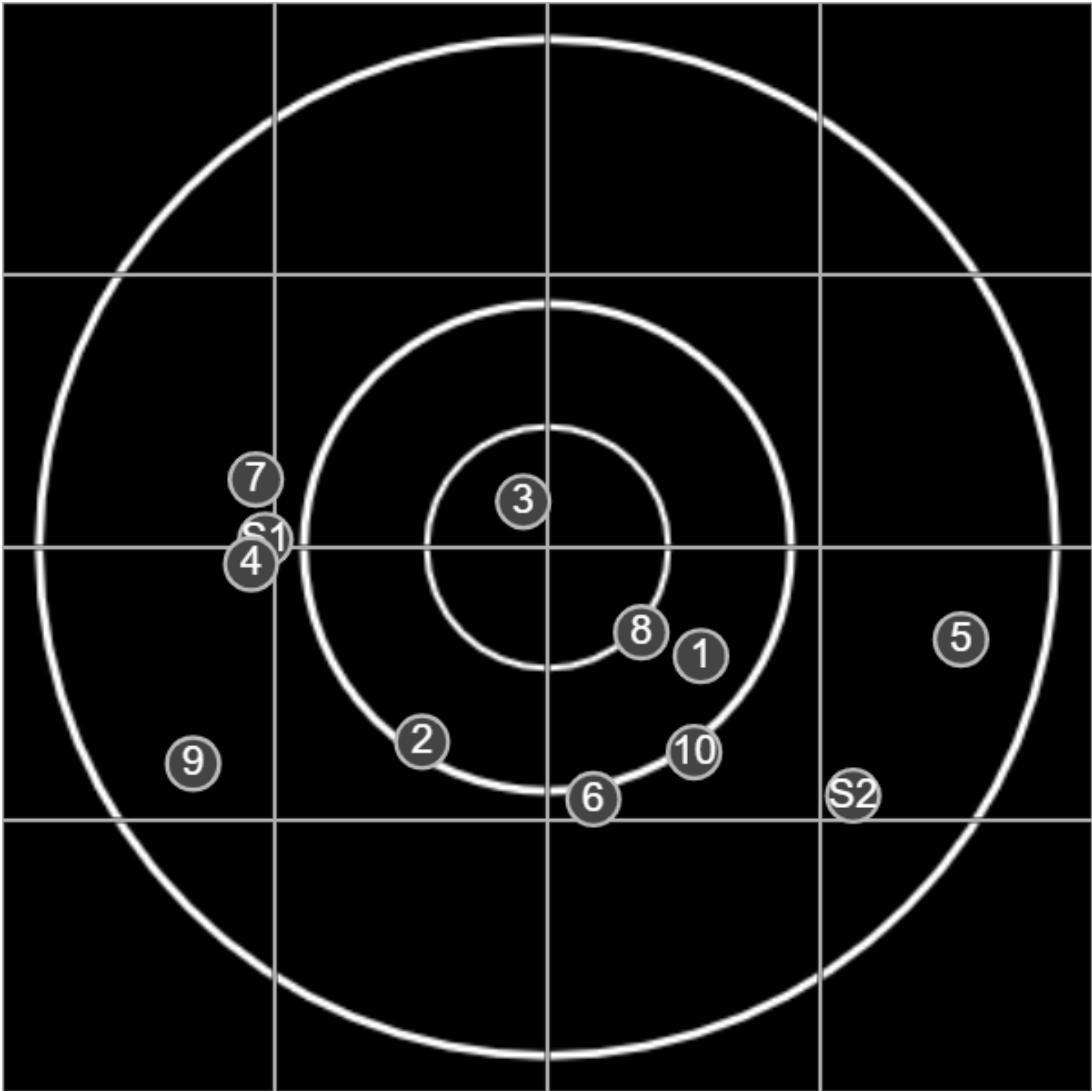

**SILVER
MOUNTAIN
TARGETS**
Made in Canada

true
Sat May 29 2021
14:58:34

BRC Club Shoot
W & J Brown Consolation
600yards

BRC T6 [-56]
AU-600y

Group: 455.4 mm
(449.6w x 187.2h)

(Iron)
Shooter
Gordon Shepherd [m02]

45.2
FINAL
v: 1848, sd: 20.5

#	fps	score
10	1844	5
9	1840	4
8	1808	V
7	1856	4
6	1837	4
5	1894	4
4	1857	4
3	1854	V
2	1841	5
1	1847	5
S2	1844	(4)
S1	1896	(4)