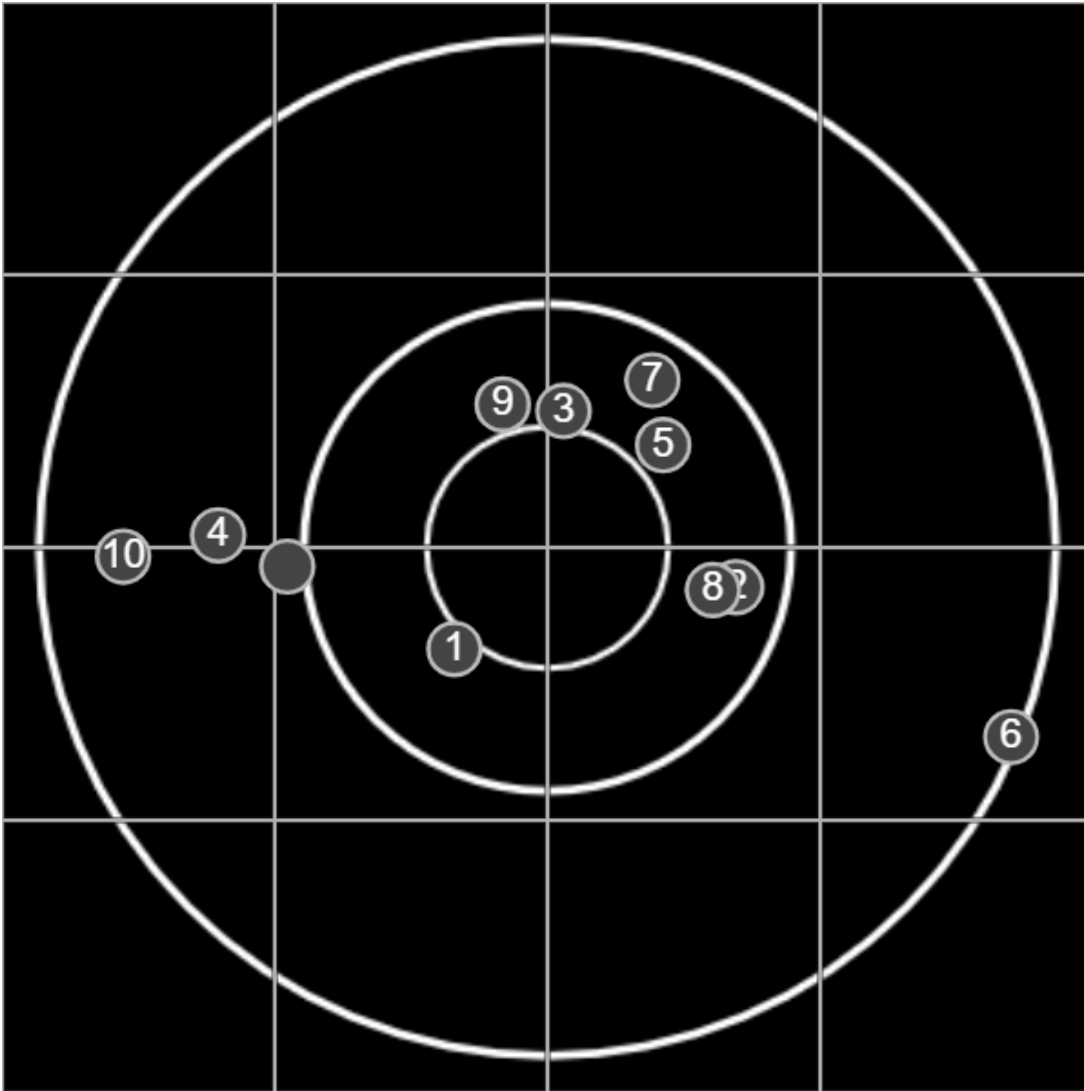

**SILVER
MOUNTAIN
TARGETS**
Made in Canada

true
Sat May 29 2021
14:04:26

BRC Club Shoot
W & J Brown Consolation
600yards

BRC T6 [-56]
AU-600y

Group: 530.4 mm
(519.8w x 209.0h)

(Iron)
Shooter
Gordon Shepherd [m02]

47.0

FINAL
v: 1844, sd: 17.3

| # | fps | score |
|----|------|-------|
| 10 | 1859 | 4 |
| 9 | 1859 | 5 |
| 8 | 1837 | 5 |
| 7 | 1866 | 5 |
| 6 | 1807 | 4 |
| 5 | 1856 | 5 |
| 4 | 1846 | 4 |
| 3 | 1849 | 5 |
| | 1847 | 4 |
| 2 | 1837 | 5 |
| 1 | 1823 | 5 |

**SILVER
MOUNTAIN
TARGETS**
Made in Canada

true
Sat May 29 2021
14:58:34

BRC Club Shoot
W & J Brown Consolation
600yards

BRC T6 [-56]
AU-600y

Group: 455.4 mm
(449.6w x 187.2h)

(Iron)
Shooter
Gordon Shepherd [m02]

45.2
FINAL
v: 1848, sd: 20.5

| # | fps | score |
|----|------|-------|
| 10 | 1844 | 5 |
| 9 | 1840 | 4 |
| 8 | 1808 | V |
| 7 | 1856 | 4 |
| 6 | 1837 | 4 |
| 5 | 1894 | 4 |
| 4 | 1857 | 4 |
| 3 | 1854 | V |
| 2 | 1841 | 5 |
| 1 | 1847 | 5 |
| S2 | 1844 | (4) |
| S1 | 1896 | (4) |