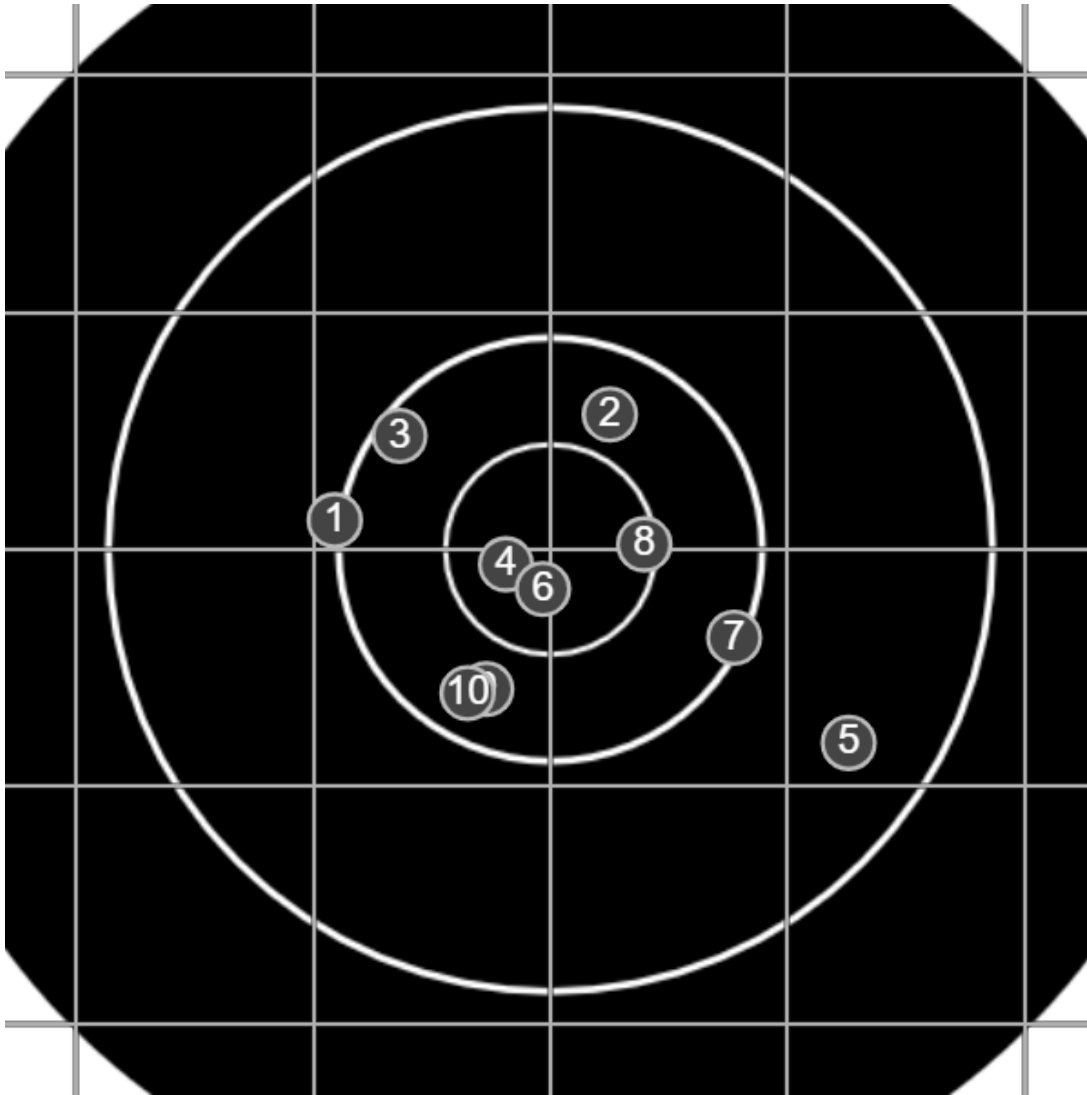

**SILVER
MOUNTAIN
TARGETS**
Made in Canada

true
Sat May 29 2021
13:33:28

BRC Club Shoot
W & J Brown Consolation
600yards

BRC T6 [-56]
AU-600y

Group: 377.1 mm
(346.0w x 221.1h)

(Iron)
Shooter
Graeme Bright [m01]

49.3

FINAL
v: 1964, sd: 12.0

#	fps	score
10	1986	5
9	1966	5
8	1978	V
7	1957	5
6	1957	V
5	1958	4
4	1954	V
3	1972	5
2	1972	5
1	1944	5