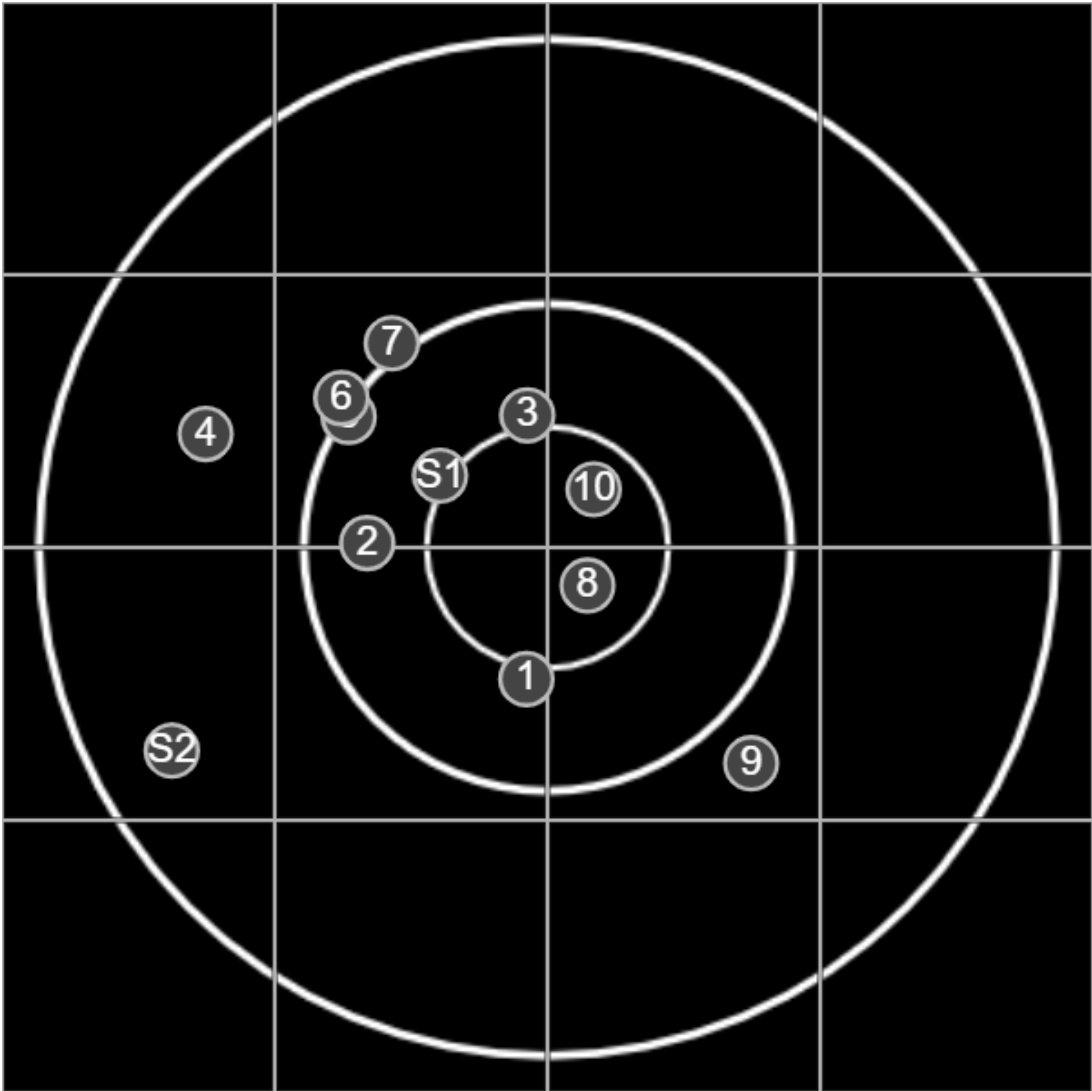

SILVER MOUNTAIN TARGETS
Made in Canada

true
Sat May 29 2021
14:50:17

BRC Club Shoot
W & J Brown Consolation
600yards

BRC T4 [-58]
AU-600y

Group: 373.1 mm
(319.4w x 245.9h)

(Iron)
Shooter
Graeme Bright [m01]

46.2

FINAL
v: 1987, sd: 14.8

#	fps	score
10	1974	V
9	1979	4
8	2004	V
7	1986	4
6	2002	4
5	1980	5
4	1978	4
3	2018	5
2	1972	5
1	1977	5
S2	2010	(4)
S1	1943	(V)