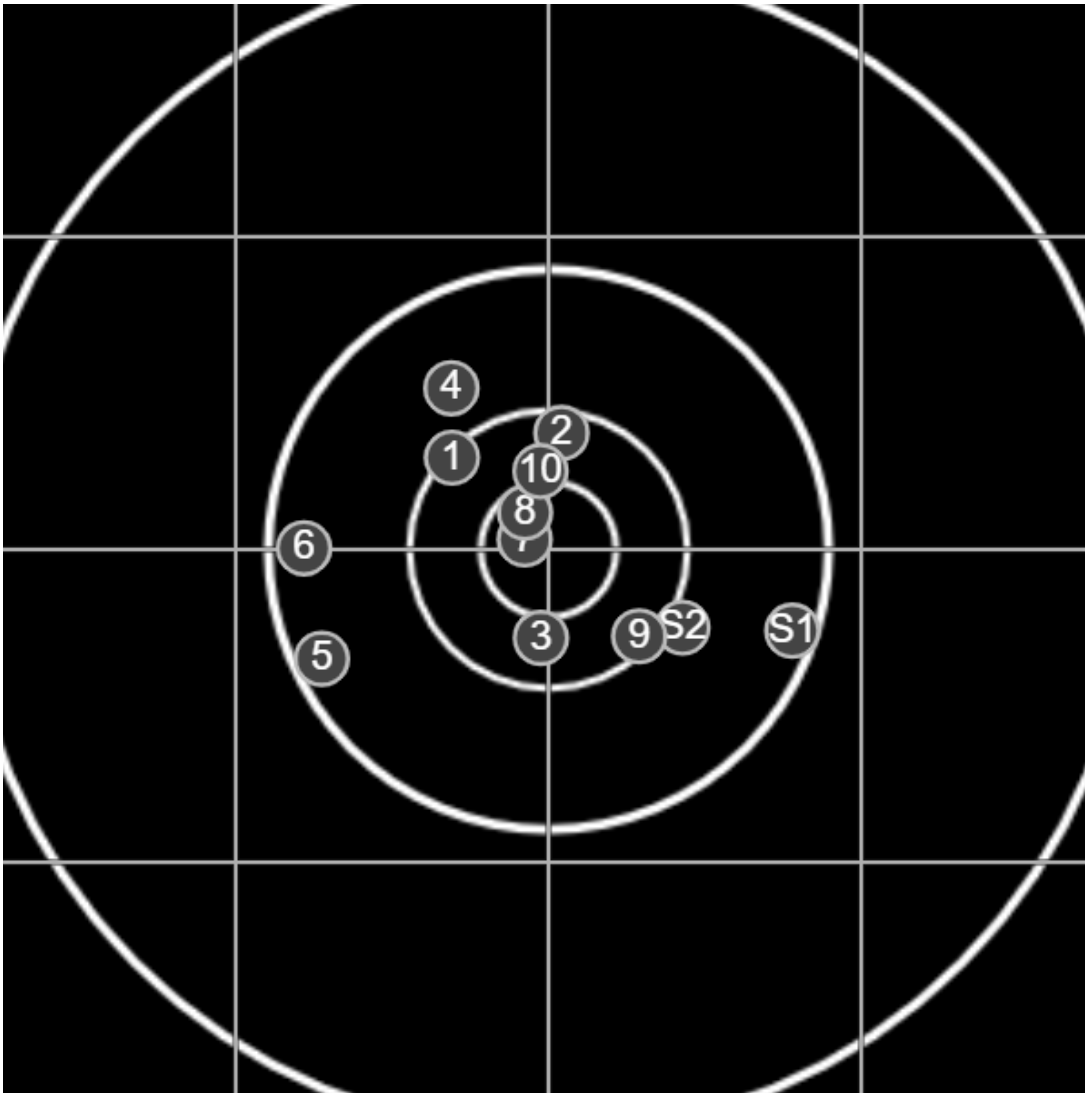

**BRC Club Shoot**  
W & J Brown Consolation  
600yards

**BRC T4 [-58]**  
AU-600y

Group: 176.4 mm  
(170.6w x 137.7h)

(F)  
**Shooter**  
Graham Willis [m08]

**57.3**

**FINAL**  
v: 1992, sd: 19.9

#	fps	score
10	2018	<b>X</b>
9	2018	<b>6</b>
8	1995	<b>X</b>
7	1971	<b>X</b>
6	1959	<b>5</b>
5	1971	<b>5</b>
4	2000	<b>5</b>
3	1995	<b>6</b>
2	2010	<b>6</b>
1	1976	<b>6</b>
S2	1978	<b>(5)</b>
S1	1976	<b>(5)</b>

**SILVER  
MOUNTAIN  
TARGETS**  
Made in Canada

true  
Sat May 29 2021  
15:16:48

**BRC Club Shoot**  
W & J Brown Consolation  
600yards

**BRC T4 [-58]**  
AU-600y

Group: 219.4 mm  
(193.5w x 126.4h)

(F)  
**Shooter**  
Graham Willis [m08]