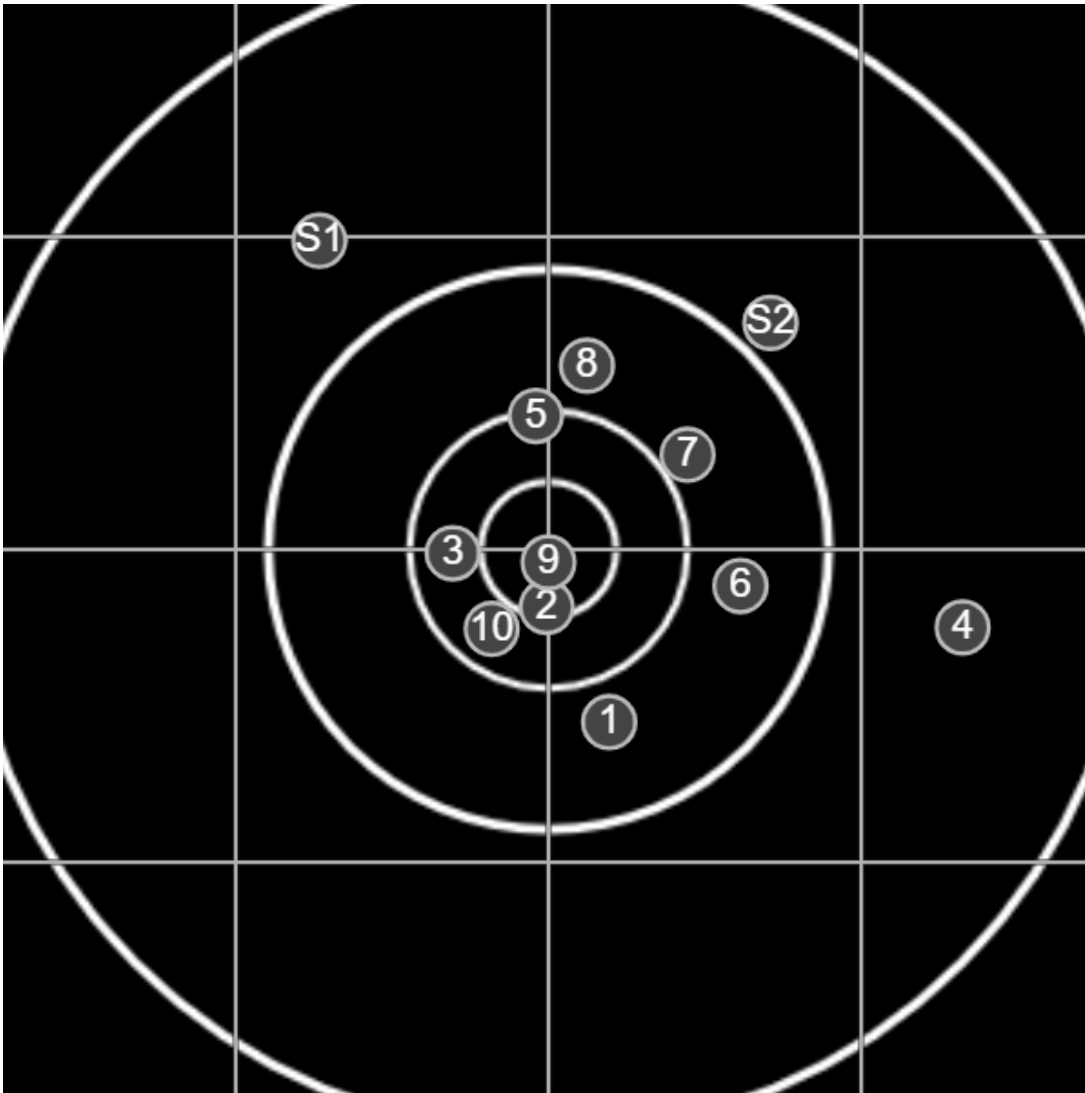

**SILVER
MOUNTAIN
TARGETS**
Made in Canada

true
Sat May 29 2021
15:21:11

BRC Club Shoot
W & J Brown Consolation
600yards

BRC T6 [-56]
AU-600y

Group: 262.3 mm
(259.6w x 181.5h)

(F)
Shooter
Jeff Eppleston [m07]

54.2

FINAL
v: 1897, sd: 21.1

#	fps	score
10	1916	6
9	1925	X
8	1901	5
7	1883	5
6	1907	5
5	1866	6
4	1920	4
3	1885	6
2	1905	X
1	1861	5
S2	1908	(4)
S1	1903	(4)