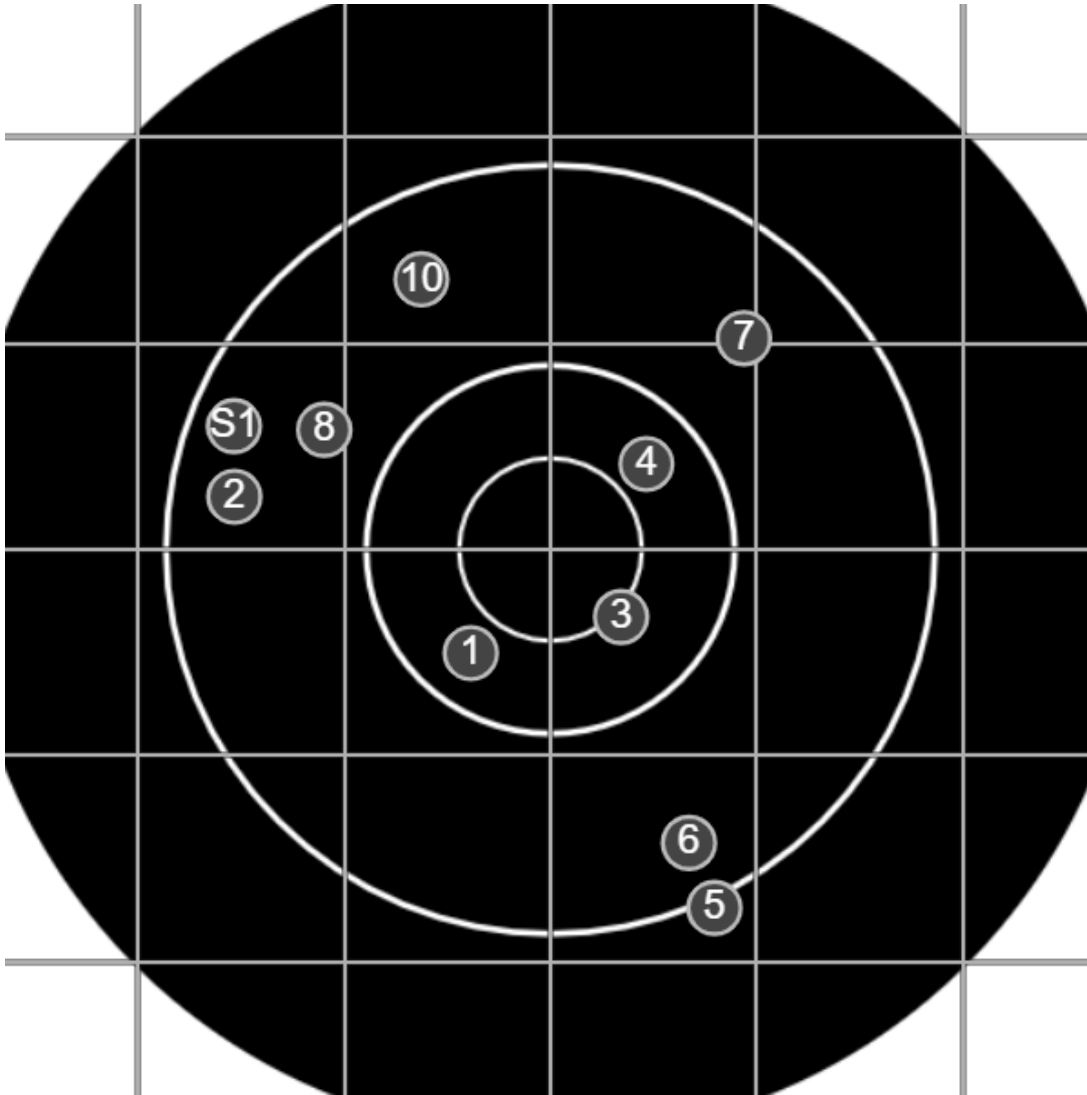

**SILVER
MOUNTAIN
TARGETS**
Made in Canada

true
Sat May 29 2021
15:07:45

BRC Club Shoot
W & J Brown Consolation
600yards

BRC T6 [-56]
AU-600y

Group: 806.1 mm
(400.9w x 764.3h)

(Iron)
Shooter
Ron Gibson [m05]

40.1
FINAL
v: 1943, sd: 17.8

#	fps	score
10	1960	4
9	1904	2
8	1947	4
7	1957	4
6	1973	4
5	1938	3
4	1944	5
3	1944	V
2	1937	4
1	1930	5
S1	1947	(4)