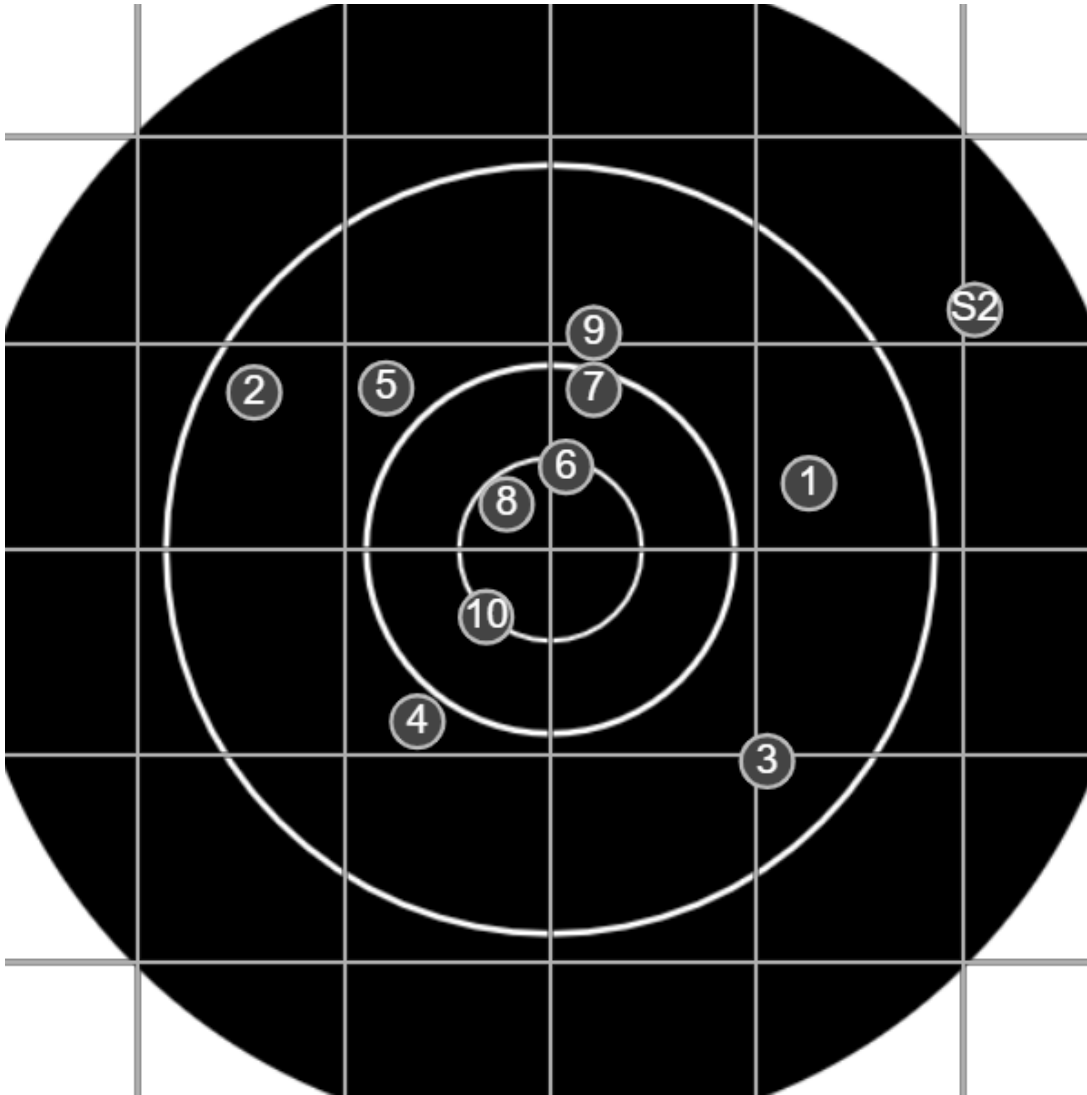

**SILVER  
MOUNTAIN  
TARGETS**  
Made in Canada

true  
Sat May 29 2021  
14:12:38

**BRC Club Shoot**  
W & J Brown Consolation  
600yards

---

**BRC T6 [-56]**  
AU-600y

---

Group: 489.1 mm  
(429.4w x 331.6h)

(Iron)  
**Shooter**  
Ron Gibson [m05]

**44.3**

**FINAL**  
v: 1960, sd: 24.3

#	fps	score
10	1940	V
9	1944	4
8	1969	V
7	1944	5
6	1945	V
5	2021	4
4	1953	4
3	1938	4
2	1979	4
1	1967	4
S2	1968	(3)
S1	1931	(2)