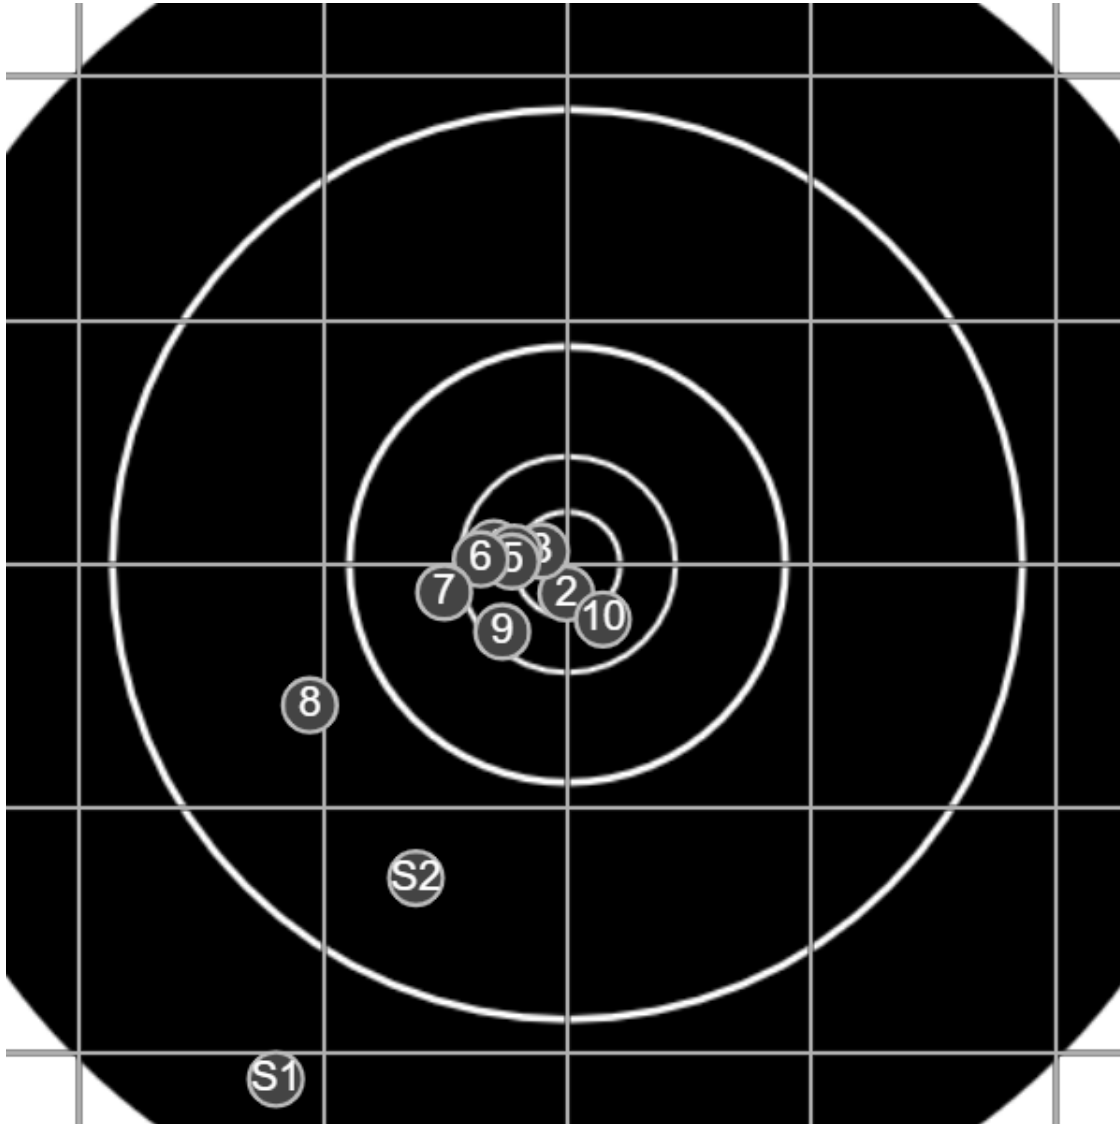

**SILVER
MOUNTAIN
TARGETS**
Made in Canada

true
Sat Oct 16 2021
15:16:02

BRC Club Shoot
Gilmour Cup
600yards

BRC T6 [-86]
AU-600y

Group: 199.8 mm
(191.7w x 103.0h)

(F)

Shooter
Colin Howell [m10]

57.4

FINAL
v: 1680, sd: 20.1

#	fps	score
10	1670	6
9	1664	6
8	1647	4
7	1693	5
6	1717	6
5	1684	X
4	1667	X
3	1701	X
2	1665	X
1	1695	6
S2	1667	(4)
S1	1678	(3)

**SILVER
MOUNTAIN
TARGETS**
Made in Canada

true
Sat Oct 16 2021
16:01:22

BRC Club Shoot
Gilmour Cup
600yards

BRC T6 [-86]
AU-600y

Group: 199.3 mm
(183.2w x 176.1h)

(F)

Shooter
Colin Howell [m10]

56.2

FINAL
v: 1714, sd: 40.6

#	fps	score
10	1801	5
9	1787	5
8	1681	5
7	1697	6
6	1683	6
5	1695	6
4	1701	X
3	1693	X
2	1707	6
1	1696	5
S2	1700	(5)
S1	1705	(4)