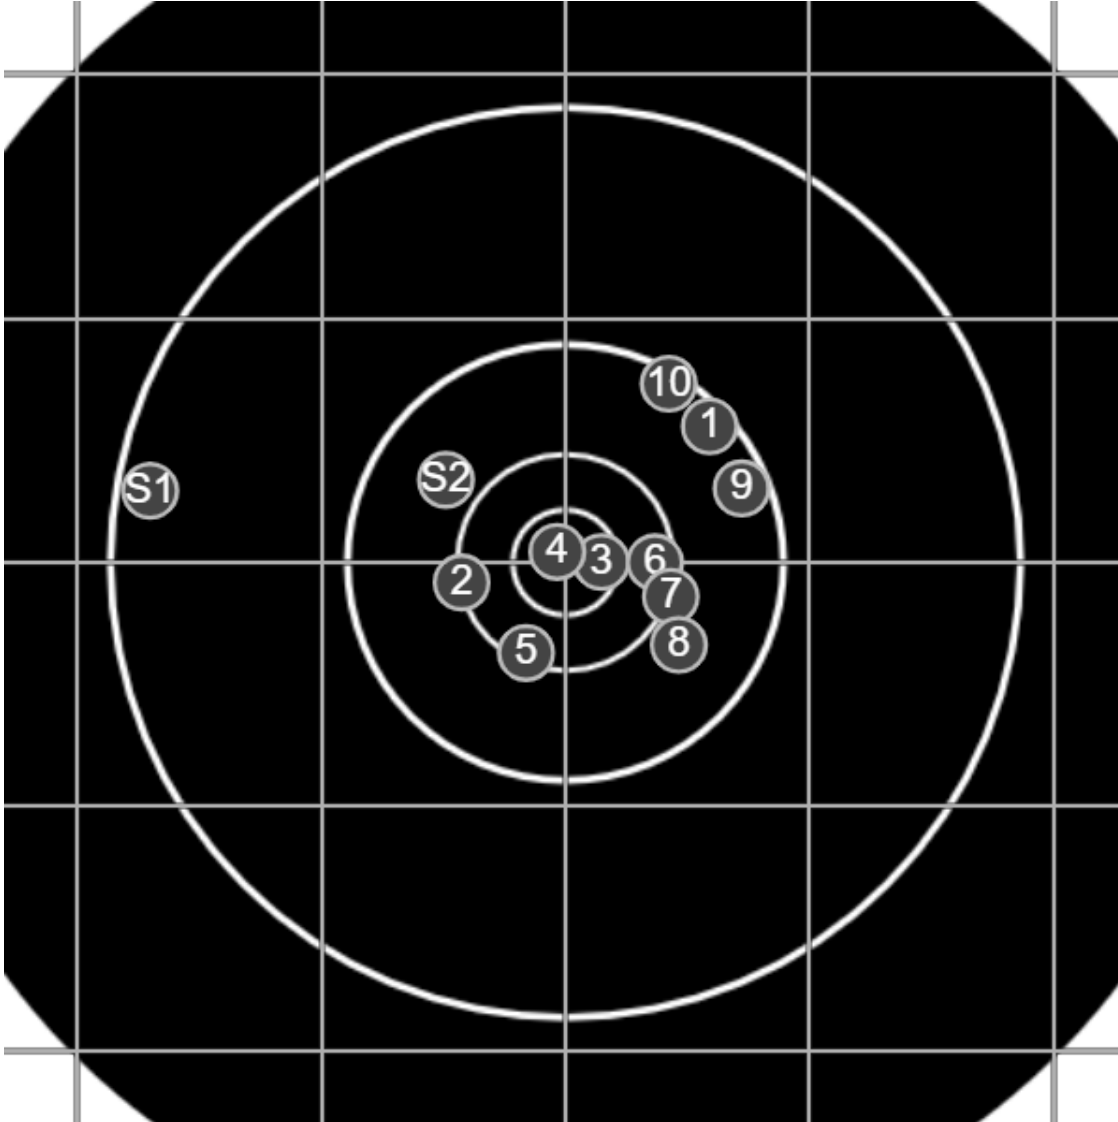

BRC Club Shoot
Gilmour Cup
600yards

BRC T6 [-86]
AU-600y

Group: 199.3 mm
(183.2w x 176.1h)

(F)

Shooter
Colin Howell [m10]

56.2

FINAL
v: 1714, sd: 40.6

#	fps	score
10	1801	5
9	1787	5
8	1681	5
7	1697	6
6	1683	6
5	1695	6
4	1701	X
3	1693	X
2	1707	6
1	1696	5
S2	1700	(5)
S1	1705	(4)