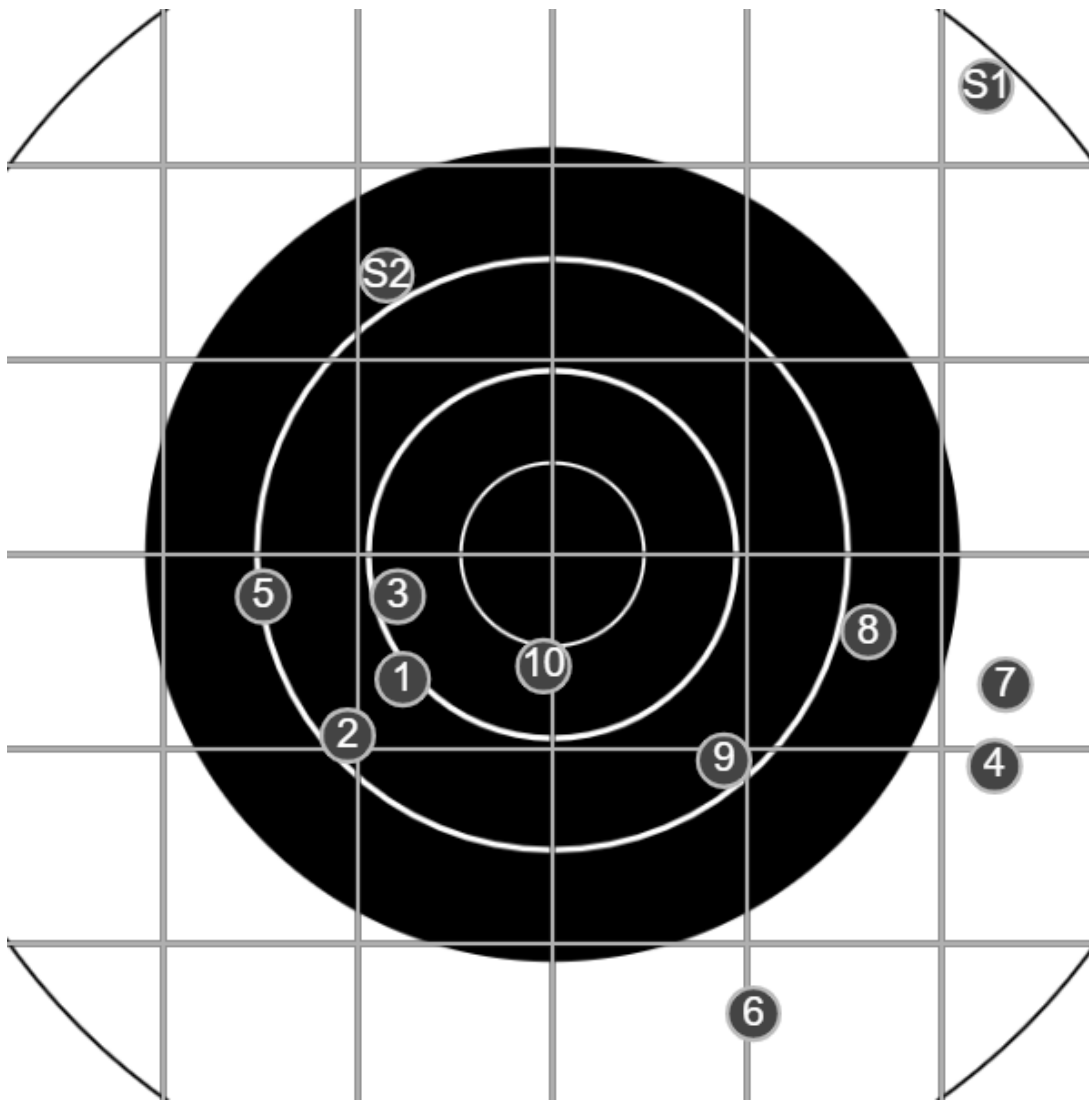

**SILVER
MOUNTAIN
TARGETS**
Made in Canada

true
Sat Oct 23 2021
12:46:52

BRC Club Shoot
J Wilde Trophy & K Redding
800yards

BRC T6 [-64]
AU-LR

Group: 1024.9 mm
(1013.5w x 569.8h)

(Iron)
Shooter
Dennis Lavelle [m04]

35.0
FINAL
v: 1610, sd: 15.1

#	fps	score
10	1629	5
9	1609	4
8	1600	3
7	1599	2
6	1609	2*
5	1610	4
4	1611	2
3	1577	5
2	1619	4
1	1632	4
S2	1632	(3)
S1	1624	(2)
C1	1856	-*