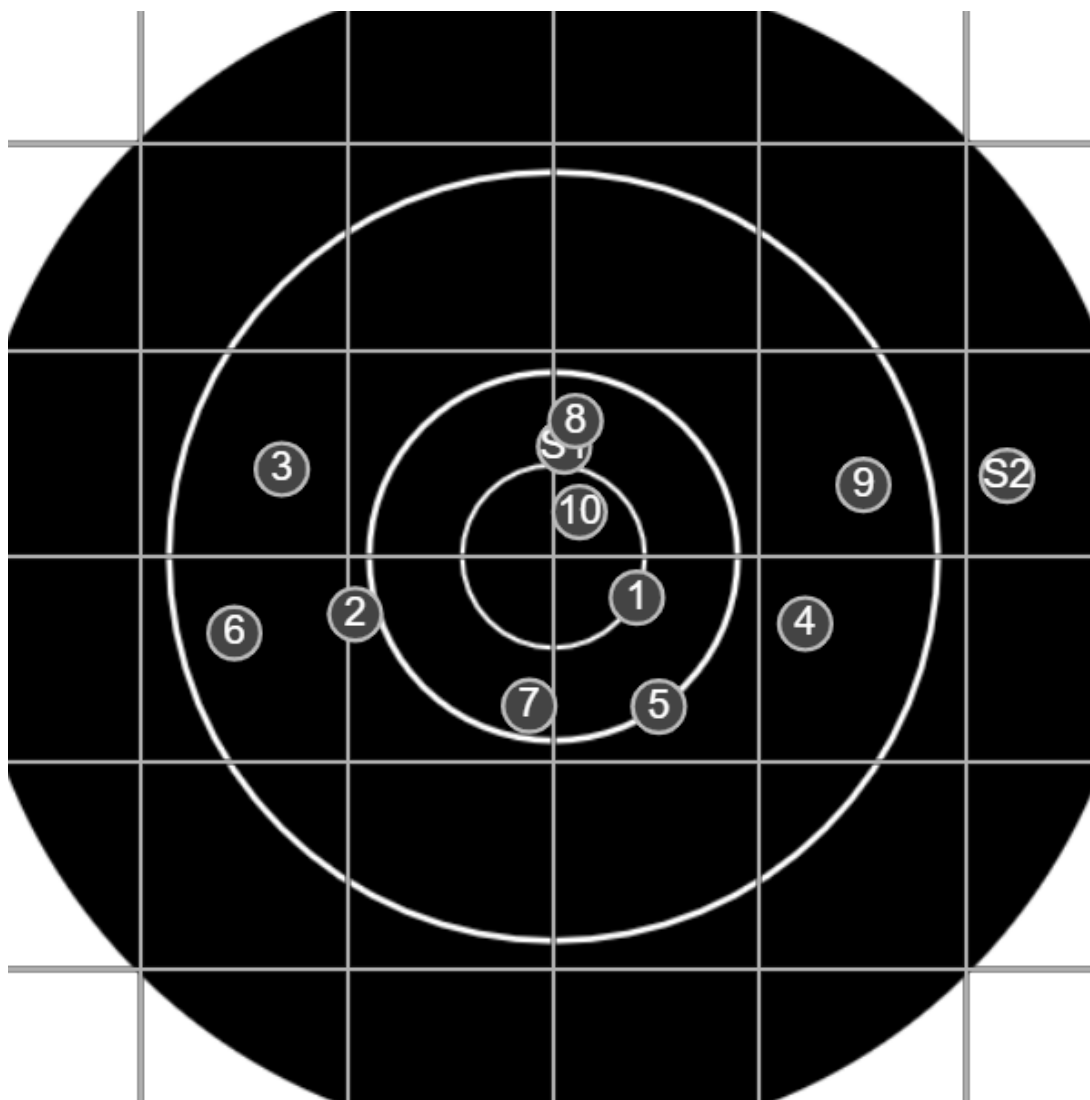

true  
Sat Oct 30 2021  
15:38:04

**BRC Club Shoot**  
W Cutler Cup  
600yards

**BRC T4 [-59]**  
AU-600y

Group: 500.4 mm  
(487.1w x 221.2h)

(Iron)  
**Shooter**  
Gordon Shepherd [m02]

**45.2**

**FINAL**  
v: 1967, sd: 13.4