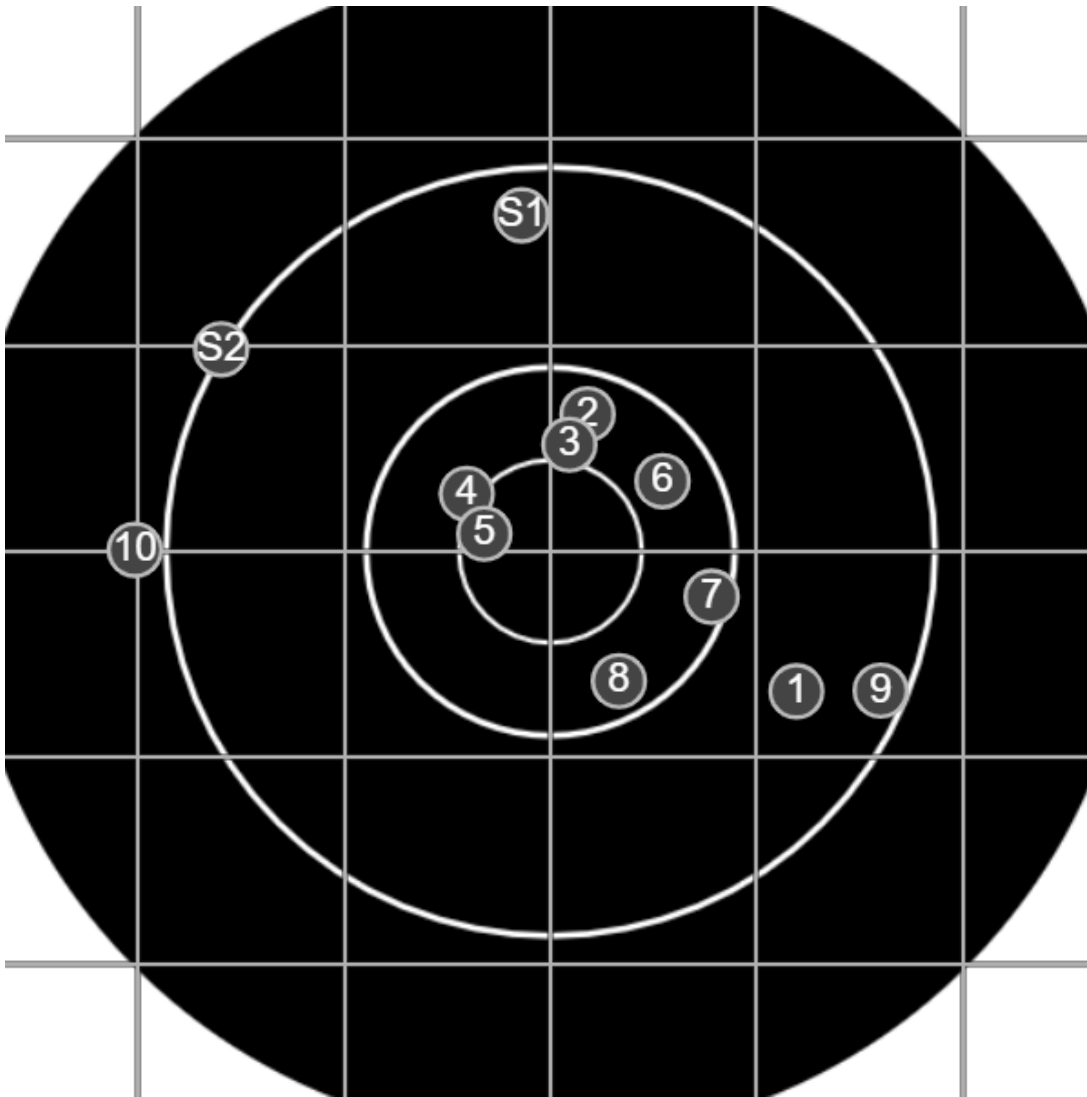

**SILVER  
MOUNTAIN  
TARGETS**  
Made in Canada

true  
Sat Oct 30 2021  
14:37:43

**BRC Club Shoot**  
W Cutler Cup  
600yards

**BRC T4 [-59]**  
AU-600y

Group: 587.6 mm  
(577.4w x 214.5h)

(Iron)  
**Shooter**  
Gordon Shepherd [m02]

**46.1**

**FINAL**  
v: 1964, sd: 12.1

#	fps	score
10	1956	3
9	1959	4
8	1974	5
7	1971	5
6	1983	5
5	1959	V
4	1971	5
3	1963	5
2	1970	5
1	1937	4
S2	1968	(4)
S1	1953	(4)

**SILVER  
MOUNTAIN  
TARGETS**  
Made in Canada

true  
Sat Oct 30 2021  
15:38:04

**BRC Club Shoot**  
W Cutler Cup  
600yards

**BRC T4 [-59]**  
AU-600y

Group: 500.4 mm  
(487.1w x 221.2h)

(Iron)  
**Shooter**  
Gordon Shepherd [m02]

**45.2**

**FINAL**  
v: 1967, sd: 13.4