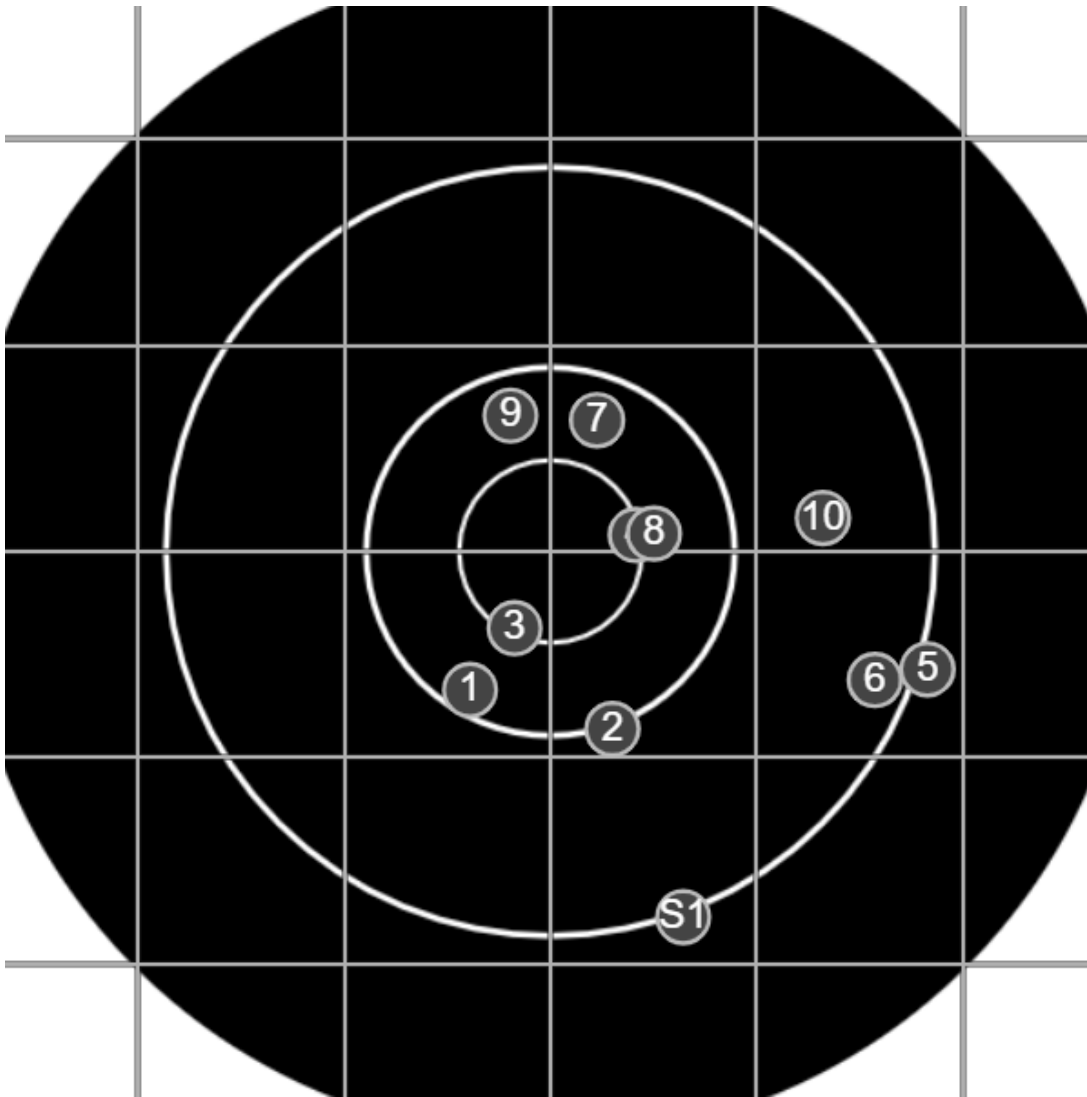

**SILVER
MOUNTAIN
TARGETS**
Made in Canada

true
Sat Oct 30 2021
14:30:09

BRC Club Shoot
W Cutler Cup
600yards

BRC T6 [-59]
AU-600y

Group: 377.9 mm
(354.2w x 242.7h)

(Iron)
Shooter
Graeme Bright [m01]

46.2

FINAL
v: 1958, sd: 27.9

#	fps	score
10	1940	4
9	1929	5
8	1959	5
7	1955	5
6	1953	4
5	2010	3
4	1964	V
3	1966	V
2	1992	5
1	1906	5
S1	1970	(4)