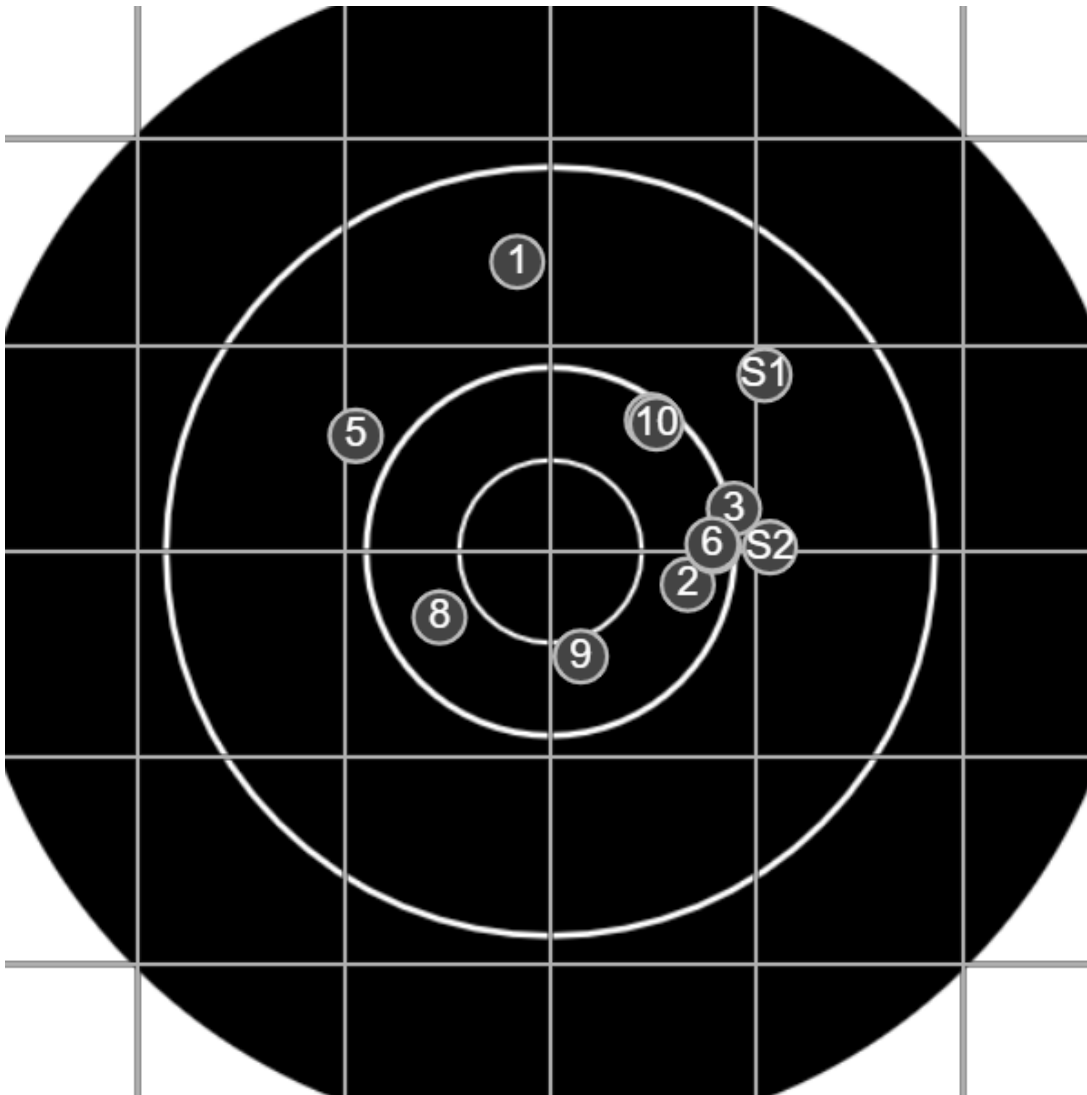

**BRC Club Shoot**  
W Cutler Cup  
600yards

**BRC T6 [-59]**  
AU-600y

Group: 309.5 mm  
(292.9w x 305.5h)

(Iron)  
**Shooter**  
Graeme Bright [m01]

**48.0**

**FINAL**  
v: 1960, sd: 24.7

#	fps	score
10	1946	5
9	1929	5
8	1934	5
7	1950	5
6	2010	5
5	1947	4
4	1984	5
3	1948	5
2	1970	5
1	1984	4
S2	1951	(4)
S1	1922	(4)

**SILVER  
MOUNTAIN  
TARGETS**  
Made in Canada

true  
Sat Oct 30 2021  
16:03:22

**BRC Club Shoot**  
W Cutler Cup  
600yards

**BRC T6 [-59]**  
AU-600y

Group: 381.7 mm  
(381.6w x 225.4h)

(Iron)  
Shooter  
Graeme Bright [m01]