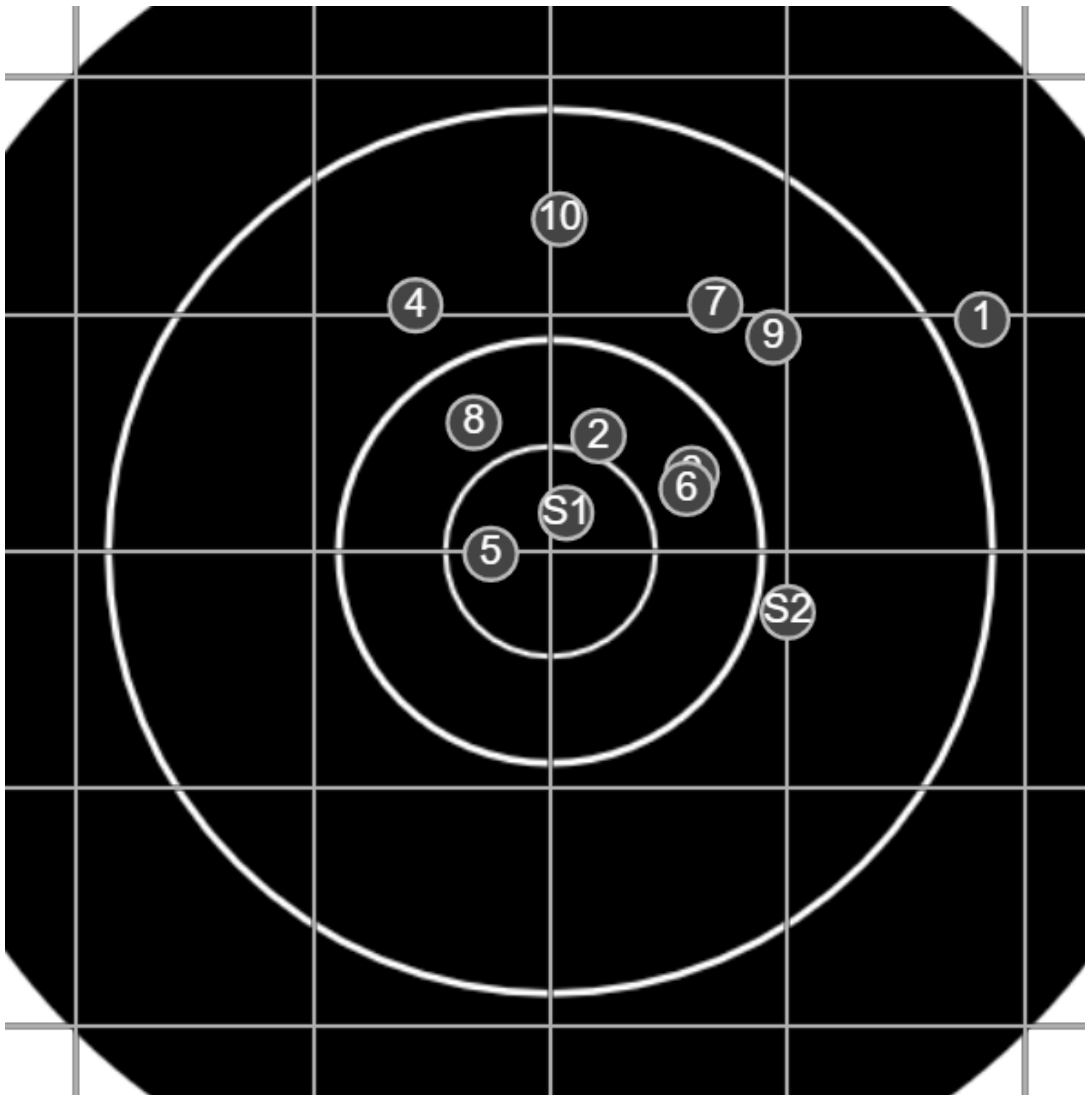

**SILVER
MOUNTAIN
TARGETS**
Made in Canada

true
Sat Oct 30 2021
16:03:22

BRC Club Shoot
W Cutler Cup
600yards

BRC T6 [-59]
AU-600y

Group: 381.7 mm
(381.6w x 225.4h)

(Iron)
Shooter
Graeme Bright [m01]

44.1

FINAL
v: 1948, sd: 16.3

#	fps	score
10	1946	4
9	1937	4
8	1941	5
7	1965	4
6	1947	5
5	1937	V
4	1950	4
3	1959	5
2	1917	5
1	1979	3
S2	1941	(4)
S1	1985	(V)