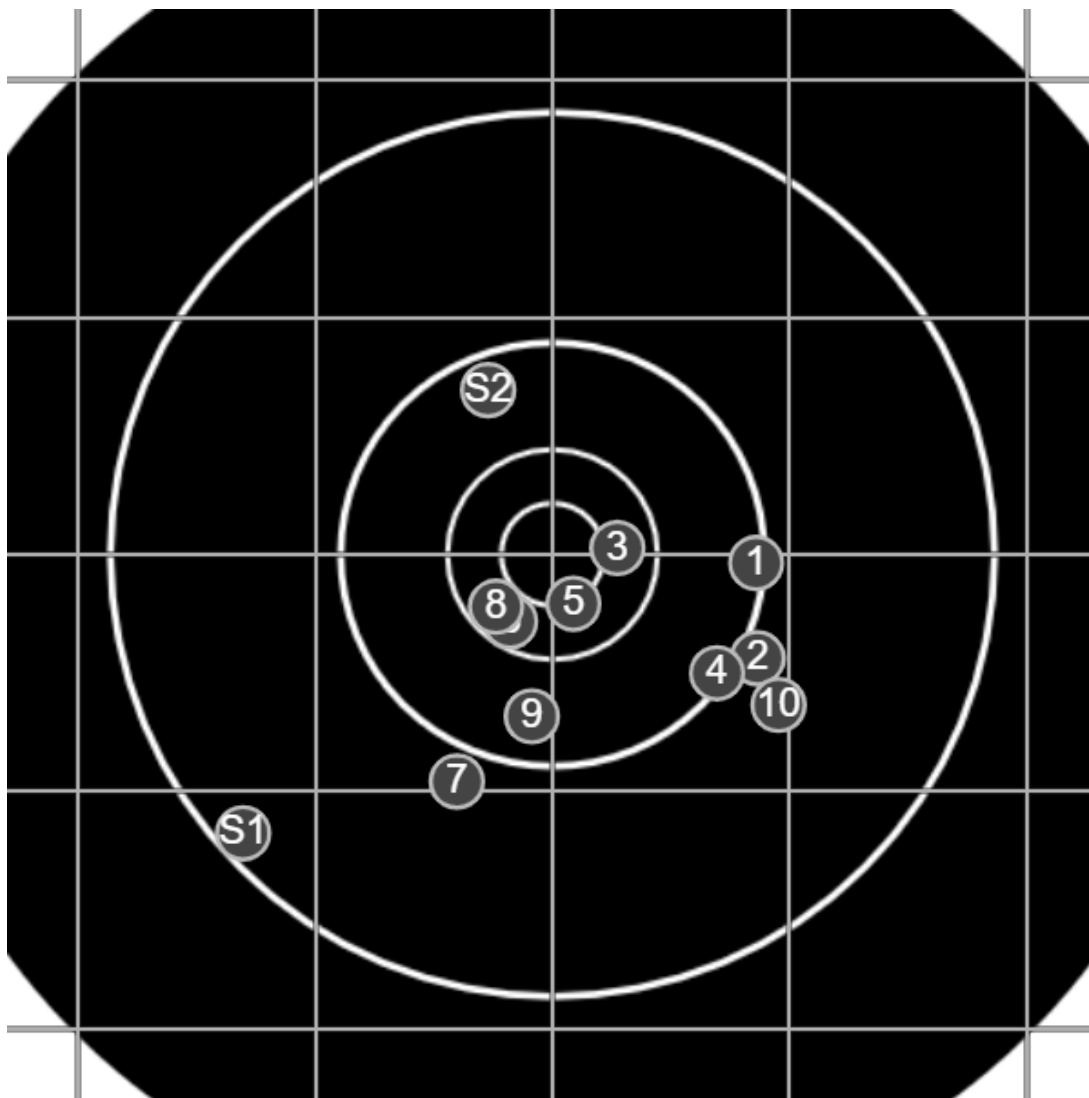

**SILVER
MOUNTAIN
TARGETS**
Made in Canada

true
Sat Oct 30 2021
15:53:20

BRC Club Shoot
W Cutler Cup
600yards

BRC T6 [-59]
AU-600y

Group: 249.4 mm
(216.6w x 157.2h)

(F)

Shooter
Jeff Eppleston [m07]

51.1

FINAL
v: 1841, sd: 23.7

#	fps	score
10	1867	4
9	1829	5
8	1821	6
7	1815	4
6	1830	6
5	1877	X
4	1885	5
3	1827	6
2	1828	4
1	1836	5
S2	1832	(5)
S1	1780	(4)