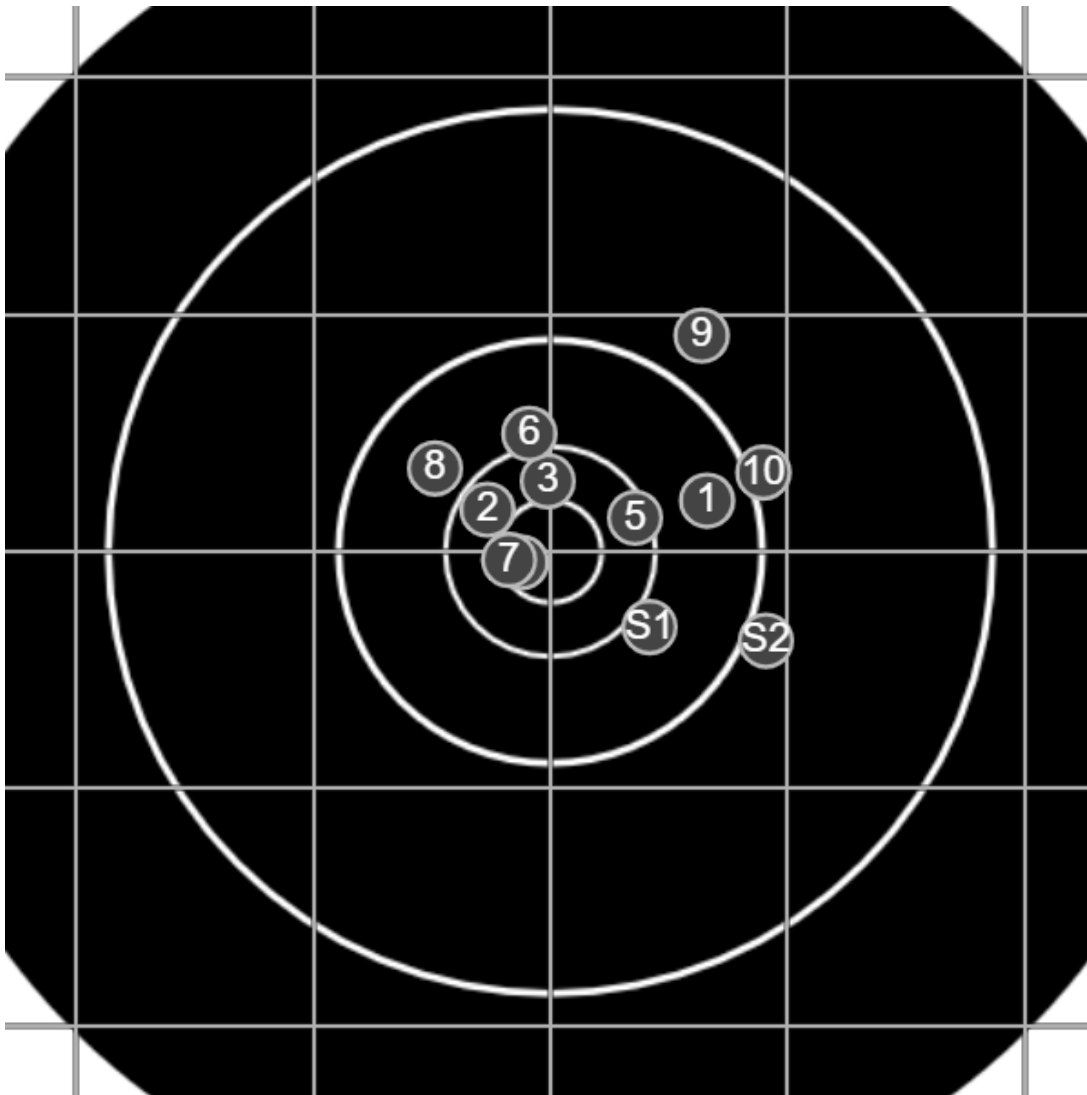

**BRC Club Shoot**  
W Cutler Cup  
600yards

**BRC T4 [-59]**  
AU-600y

Group: 221.1 mm  
(221.1w x 152.7h)

(F)

**Shooter**  
Nick Webster [m12]

**53.2**

**FINAL**  
v: 1872, sd: 35.5

#	fps	score
10	1868	4
9	1846	4
8	1862	5
7	1851	X
6	1852	5
5	1862	6
4	1856	X
3	1869	6
2	1878	6
1	1975	5
S2	1865	(4)
S1	1848	(5)

**SILVER  
MOUNTAIN  
TARGETS**  
Made in Canada

true  
Sat Oct 30 2021  
15:42:45

**BRC Club Shoot**  
W Cutler Cup  
600yards

**BRC T4 [-59]**  
AU-600y

Group: 338.9 mm  
(337.6w x 131.2h)

(F)

**Shooter**  
Nick Webster [m12]