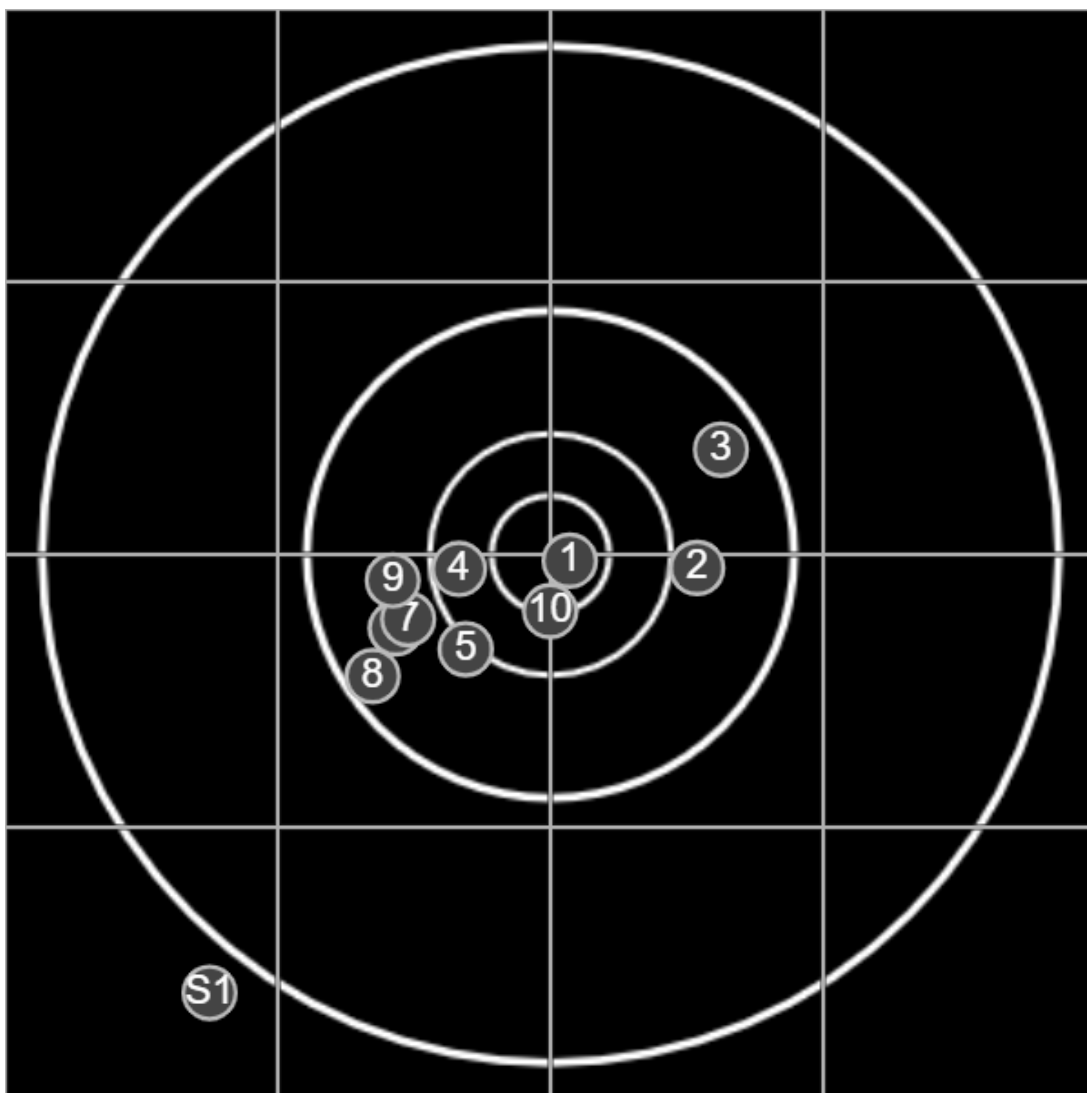

**SILVER  
MOUNTAIN  
TARGETS**  
Made in Canada

true  
Sat Oct 30 2021  
13:58:58

**BRC Club Shoot**  
W Cutler Cup  
600yards

**BRC T4 [-59]**  
AU-600y

Group: 243.2 mm  
(203.9w x 132.6h)

(F)  
**Shooter**  
Nick Webster [m12]

**54.2**

**FINAL**  
v: 1860, sd: 10.4

#	fps	score
10	1859	X
9	1872	5
8	1861	5
7	1853	5
6	1860	5
5	1843	6
4	1876	6
3	1871	5
2	1849	5
1	1850	X
S1	1829	(3)

**SILVER  
MOUNTAIN  
TARGETS**  
Made in Canada

true  
Sat Oct 30 2021  
14:59:06

**BRC Club Shoot**  
W Cutler Cup  
600yards

**BRC T4 [-59]**  
AU-600y

Group: 221.1 mm  
(221.1w x 152.7h)

(F)

**Shooter**  
Nick Webster [m12]

**53.2**

**FINAL**  
v: 1872, sd: 35.5

#	fps	score
10	1868	4
9	1846	4
8	1862	5
7	1851	X
6	1852	5
5	1862	6
4	1856	X
3	1869	6
2	1878	6
1	1975	5
S2	1865	(4)
S1	1848	(5)

**SILVER  
MOUNTAIN  
TARGETS**  
Made in Canada

true  
Sat Oct 30 2021  
15:42:45

**BRC Club Shoot**  
W Cutler Cup  
600yards

**BRC T4 [-59]**  
AU-600y

Group: 338.9 mm  
(337.6w x 131.2h)

(F)

**Shooter**  
Nick Webster [m12]