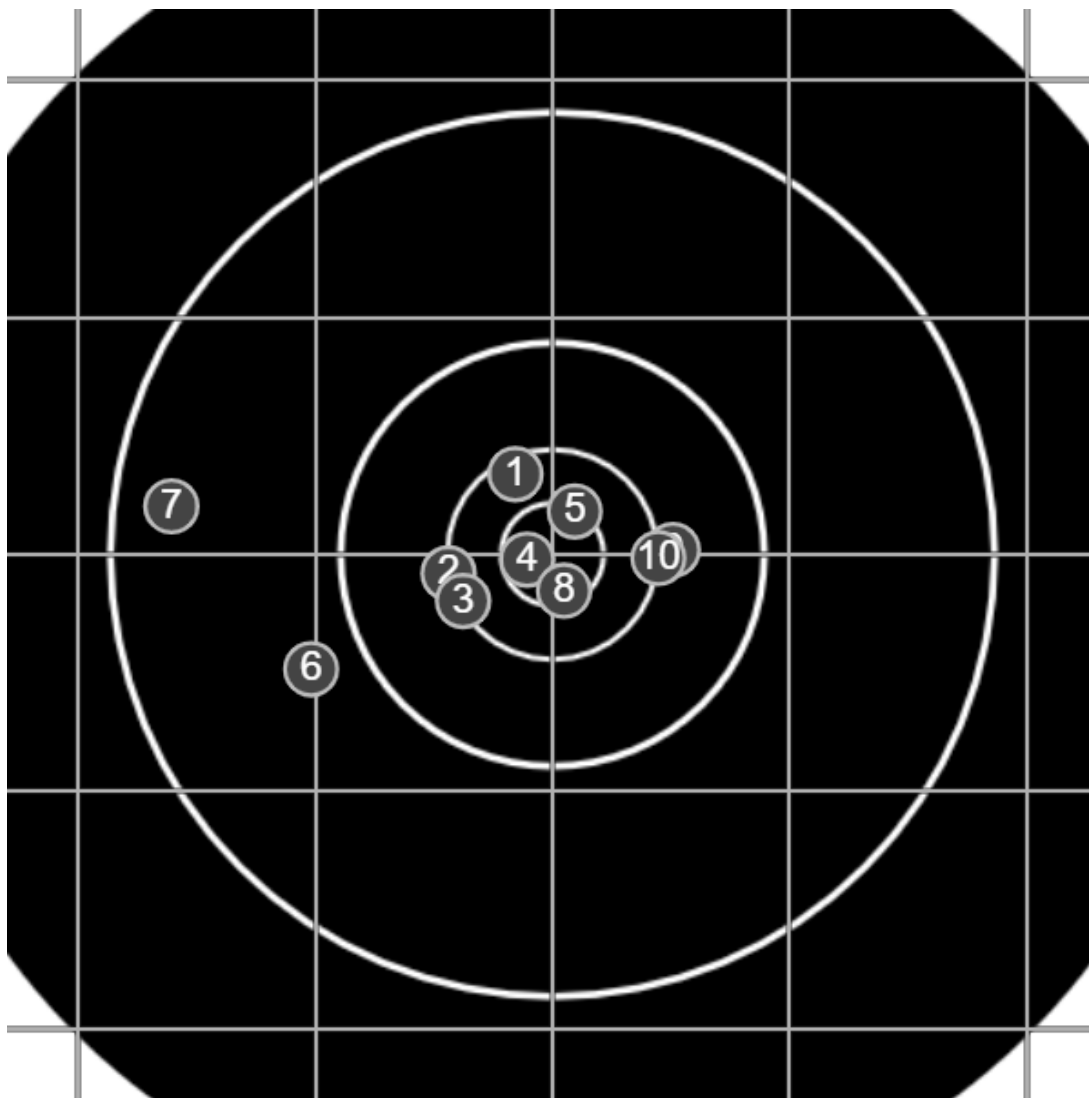

**BRC Club Shoot**  
W Cutler Cup  
600yards

**BRC T4 [-59]**  
AU-600y

Group: 221.1 mm  
(221.1w x 152.7h)

(F)

**Shooter**  
Nick Webster [m12]

**53.2**

**FINAL**  
v: 1872, sd: 35.5

#	fps	score
10	1868	4
9	1846	4
8	1862	5
7	1851	X
6	1852	5
5	1862	6
4	1856	X
3	1869	6
2	1878	6
1	1975	5
S2	1865	(4)
S1	1848	(5)

**SILVER  
MOUNTAIN  
TARGETS**  
Made in Canada

true  
Sat Oct 30 2021  
15:42:45

**BRC Club Shoot**  
W Cutler Cup  
600yards

**BRC T4 [-59]**  
AU-600y

Group: 338.9 mm  
(337.6w x 131.2h)

(F)

**Shooter**  
Nick Webster [m12]

**55.3**

**FINAL**  
v: 1861, sd: 18.9

#	fps	score
10	1849	6
9	1861	5
8	1849	X
7	1871	4
6	1845	4
5	1847	X
4	1871	X
3	1907	6
2	1840	6
1	1866	6