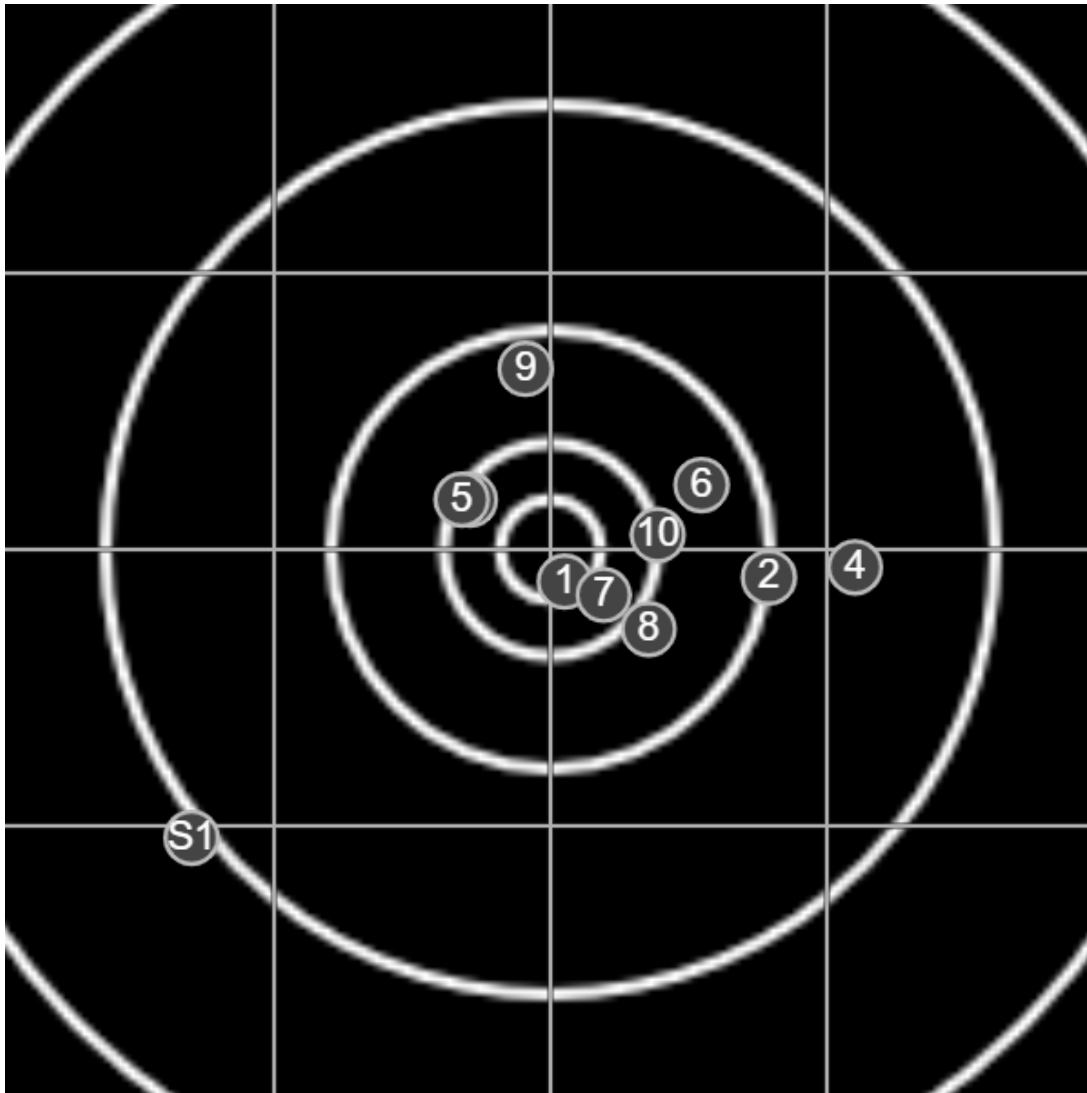

**SILVER
MOUNTAIN
TARGETS**
Made in Canada

true
Sat Apr 02 2022
13:29:08

BRC Club Shoot
J Sibera Trophy
300yards

BRC T6 [-59]
AU-300y

Group: 115.1 mm
(113.4w x 75.0h)

(F)
Shooter
Colin Howell [m10]

54.1

FINAL
v: 2210, sd: 20.9

#	fps	score
10	2247	6
9	2216	5
8	2200	5
7	2180	6
6	2187	5
5	2237	6
4	2201	4
3	2219	6
2	2223	5
1	2193	X
S1	2162	(4)

**SILVER
MOUNTAIN
TARGETS**
Made in Canada

true
Sat Apr 02 2022
14:44:52

BRC Club Shoot
J Sibera Trophy
300yards

BRC T6 [-59]
AU-300y

Group: 178.9 mm
(178.9w x 67.9h)

(F)
Shooter
Colin Howell [m10]

52.1

FINAL
v: 2228, sd: 27.3

#	fps	score
10	2264	4
9	2232	6
8	2231	5
7	2244	5
6	2206	6
5	2184	4
4	2222	5
3	2277	X
2	2224	5
1	2196	6
S1	2243	(4)