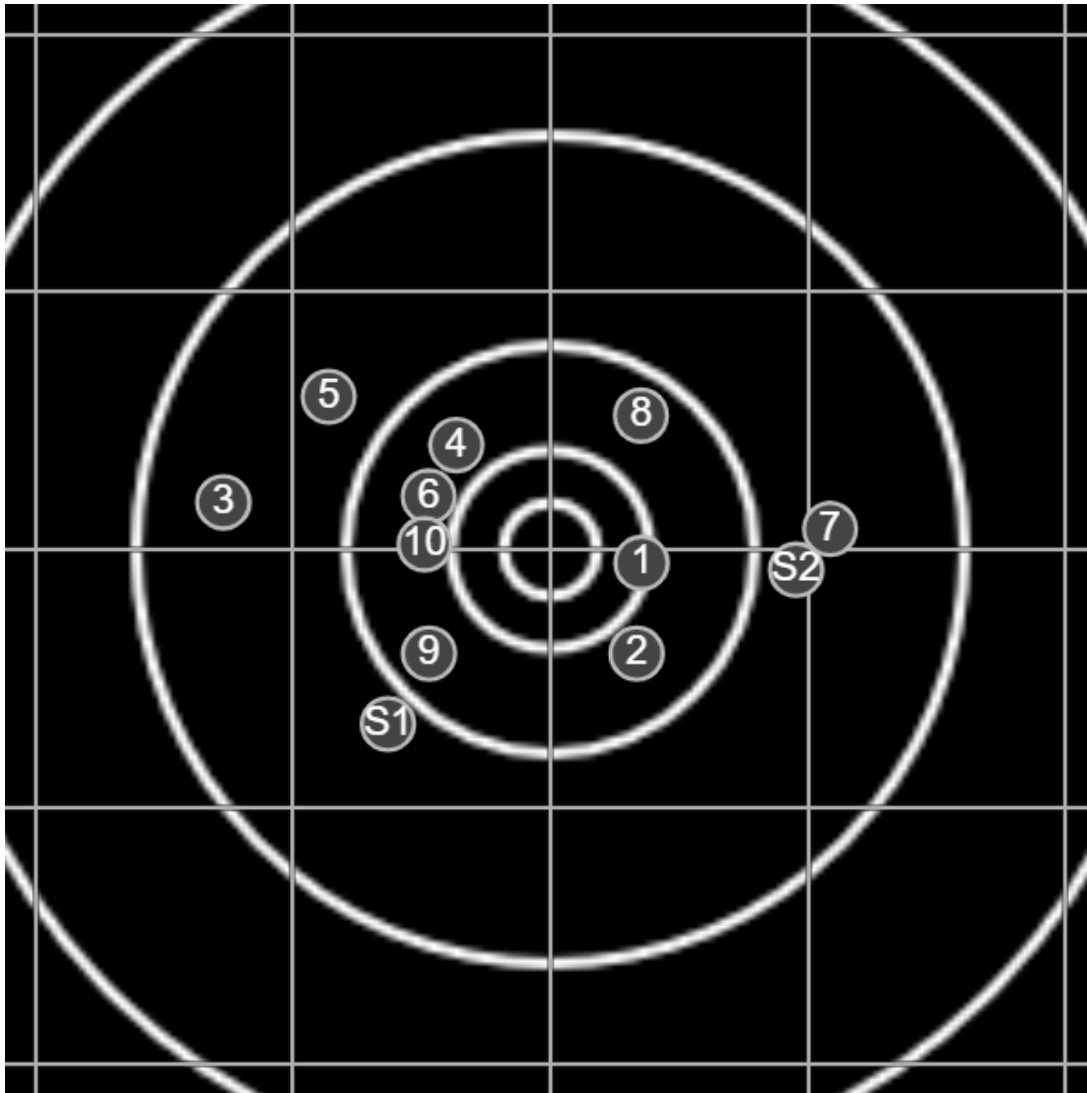

**SILVER  
MOUNTAIN  
TARGETS**  
Made in Canada

true  
Sat Apr 02 2022  
13:03:08

**BRC Club Shoot**  
J Sibera Trophy  
300yards

**BRC T6 [-59]**  
AU-300y

Group: 188.1 mm  
(187.9w x 79.5h)

(F)  
**Shooter**  
Garry Cafe[v11]

**48.0**

**FINAL**  
v: 1982, sd: 12.8

#	fps	score
10	1975	5
9	1986	5
8	1978	5
7	2006	4
6	1978	5
5	1970	4
4	1981	5
3	1982	4
2	1959	5
1	2000	6
S2	1952	(4)
S1	1981	(4)

**SILVER  
MOUNTAIN  
TARGETS**  
Made in Canada

true  
Sat Apr 02 2022  
14:16:16

**BRC Club Shoot**  
J Sibera Trophy  
300yards

**BRC T6 [-59]**  
AU-300y

Group: 102.2 mm  
(87.1w x 98.2h)

(F)

**Shooter**  
Garry Cafe[v11]

**56.1**

**FINAL**  
v: 1977, sd: 21.1