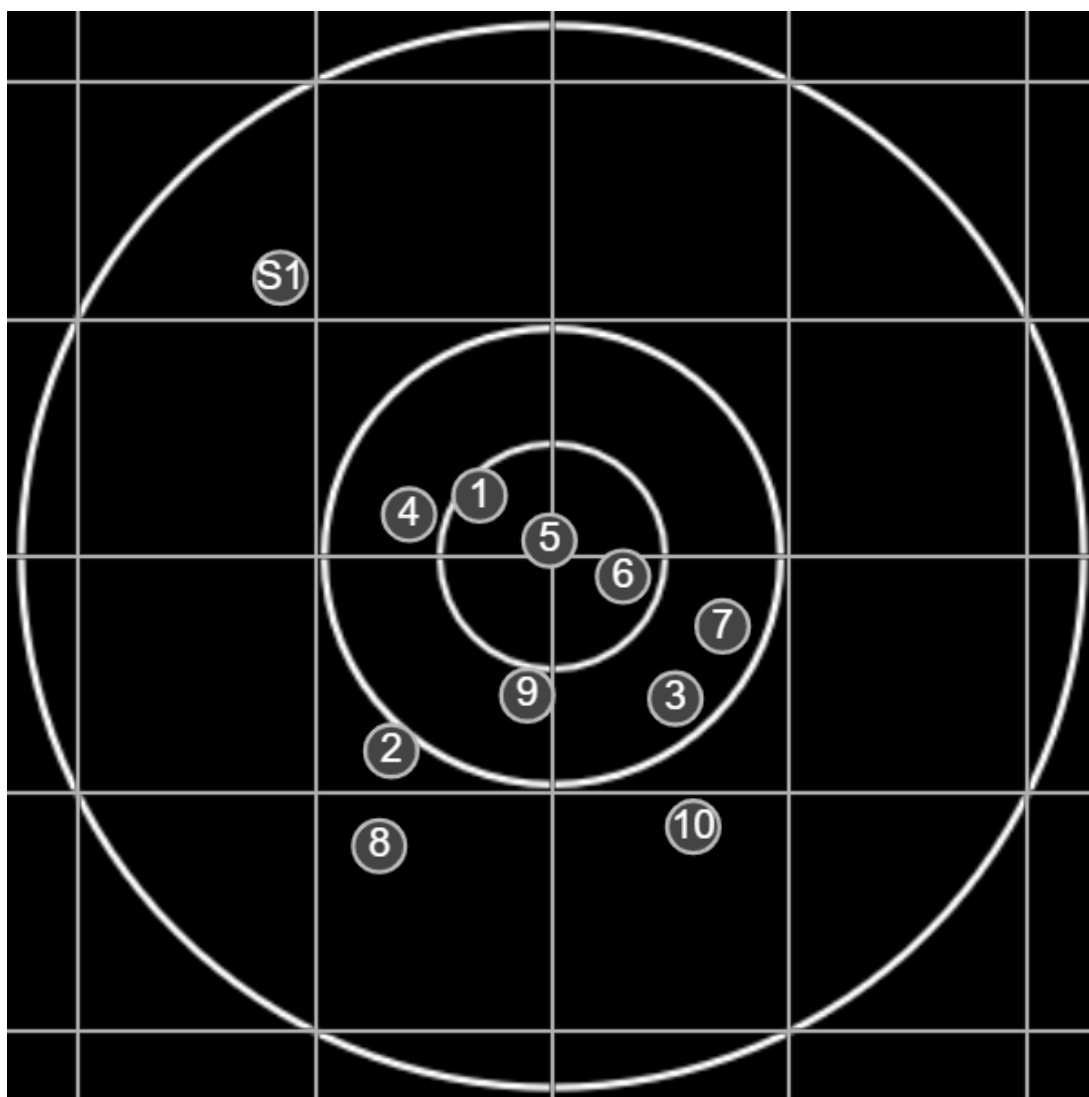

**SILVER
MOUNTAIN
TARGETS**
Made in Canada

true
Sat Apr 09 2022
14:31:46

BRC Club Shoot
J Sibera Trophy
500yards

BRC T4 [-65]
AU-500y

Group: 236.9 mm
(192.6w x 196.7h)

(Iron)
Shooter
Dennis Lavelle [m04]

47.3

FINAL
v: 2012, sd: 13.0

#	fps	score
10	1996	4
9	2023	5
8	1998	4
7	2017	5
6	2022	V
5	1987	V
4	2017	5
3	2010	5
2	2017	4
1	2029	V
S1	1984	(4)