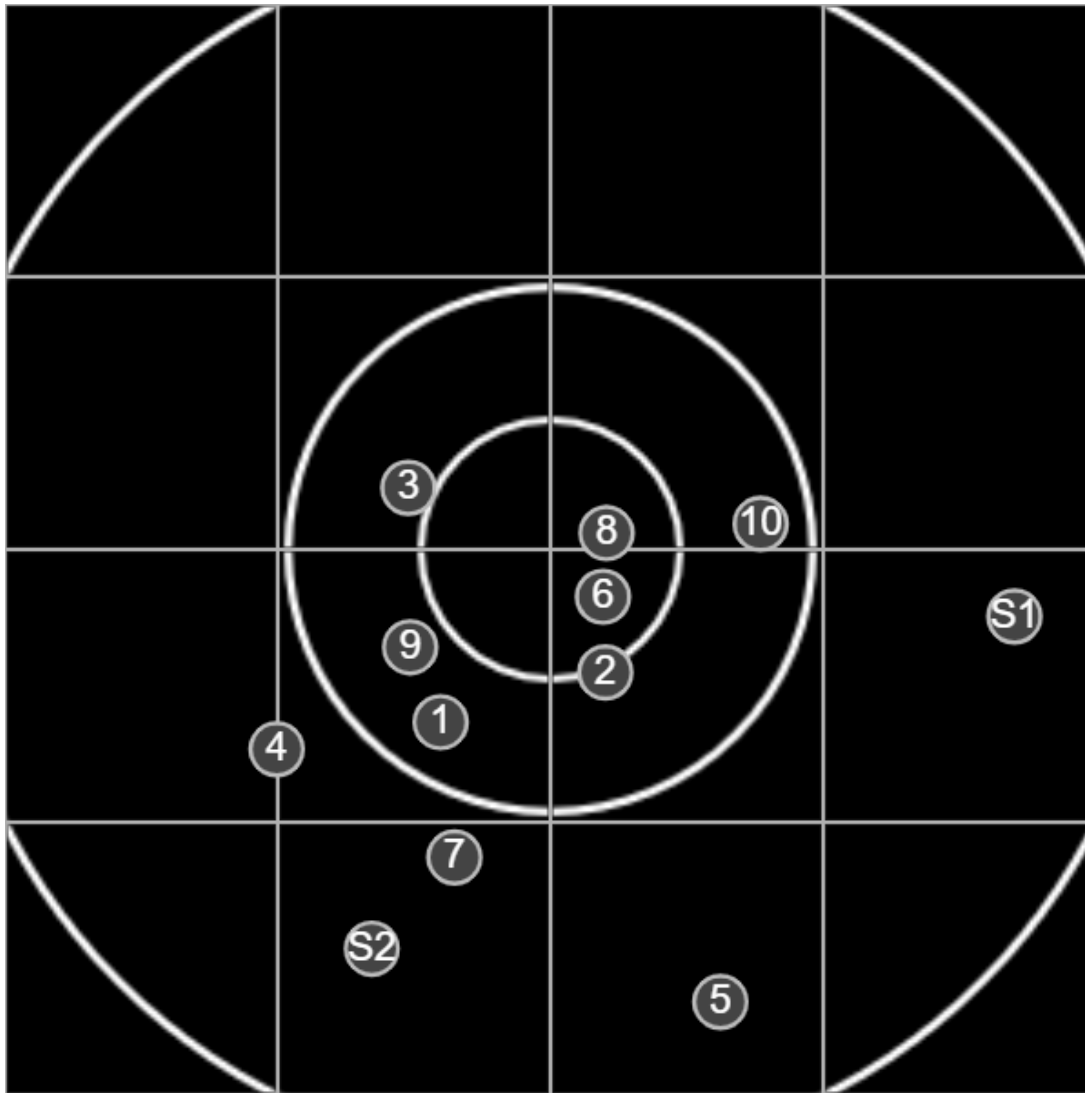

**SILVER
MOUNTAIN
TARGETS**
Made in Canada

true
Sat Apr 09 2022
14:47:02

BRC Club Shoot
J Sibera Trophy
500yards

BRC T4 [-65]
AU-500y

Group: 293.4 mm
(236.1w x 250.8h)

(Iron)
Shooter
Ron Gibson [m05]

47.3

FINAL
v: 2038, sd: 9.2

#	fps	score
10	2020	5
9	2047	5
8	2022	V
7	2044	4
6	2050	V
5	2038	4
4	2042	4
3	2034	5
2	2039	V
1	2040	5
S2	2041	(4)
S1	2058	(4)