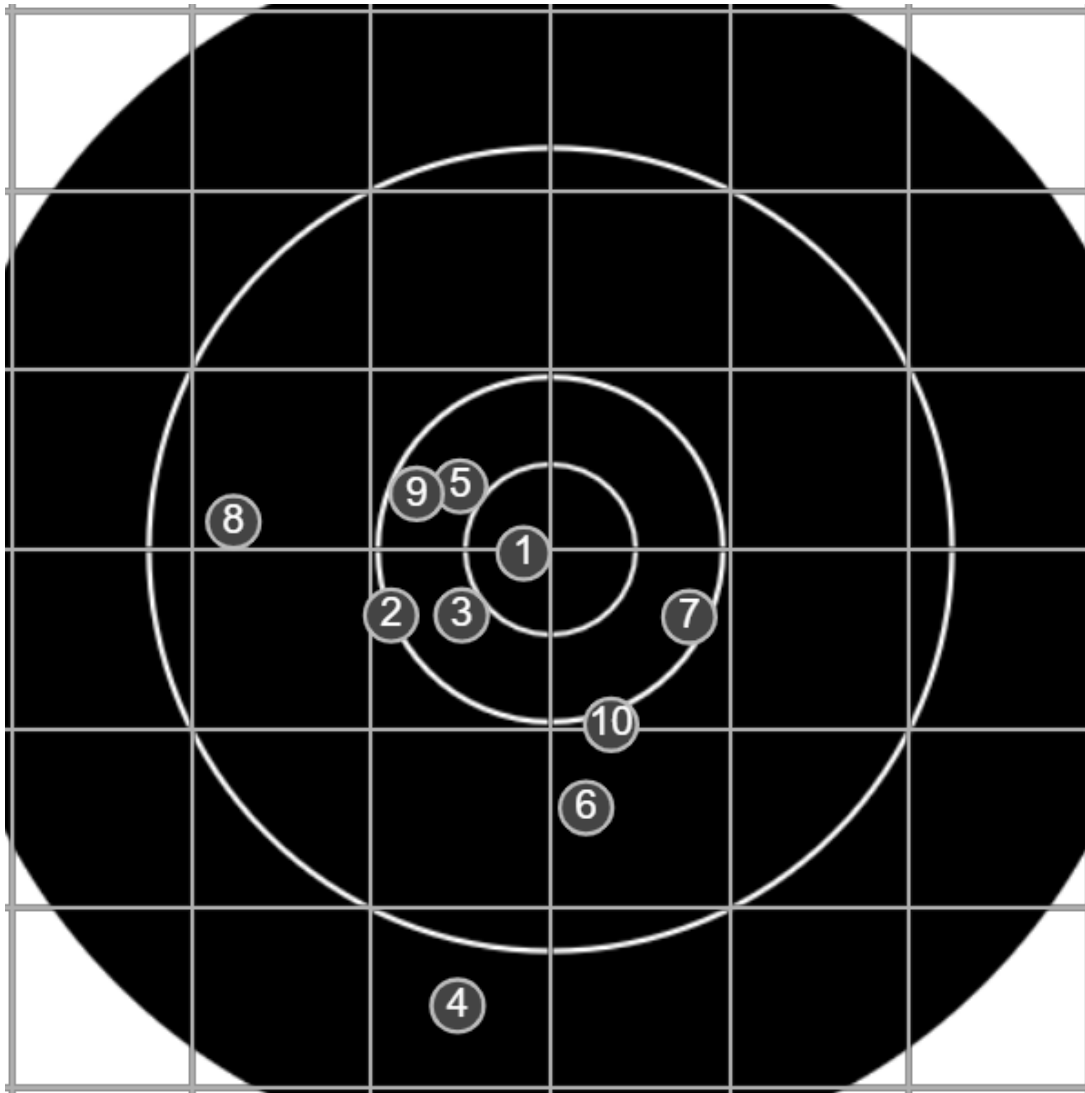

true  
Sat Apr 09 2022  
15:43:14

**BRC Club Shoot**  
J Sibera Trophy  
500yards

**BRC T4 [-65]**  
AU-500y

Group: 395.6 mm  
(338.1w x 385.4h)

(Iron)  
**Shooter**  
Ron Gibson [m05]

**45.1**

**FINAL**  
v: 2059, sd: 9.9