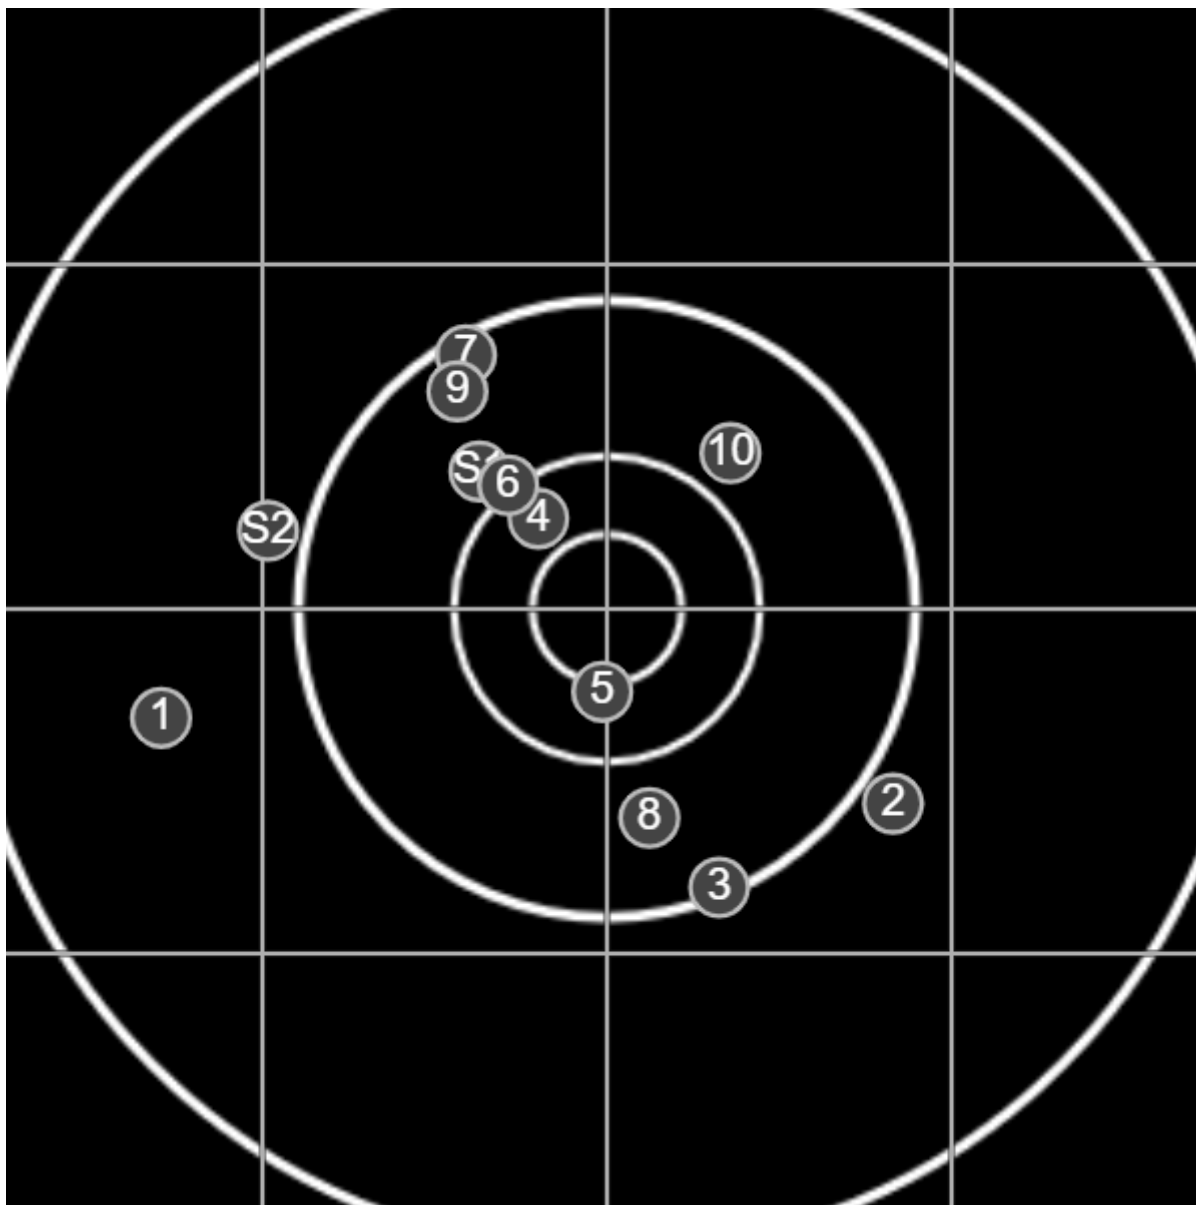

BRC Club Shoot
J Sibera Trophy
600yards

BRC T6 [-57]
AU-600y

Group: 340.5 mm
(338.2w x 246.0h)

(F)

Shooter
Ben Wright [m09]

51.1

FINAL

v: 1937, sd: 15.8