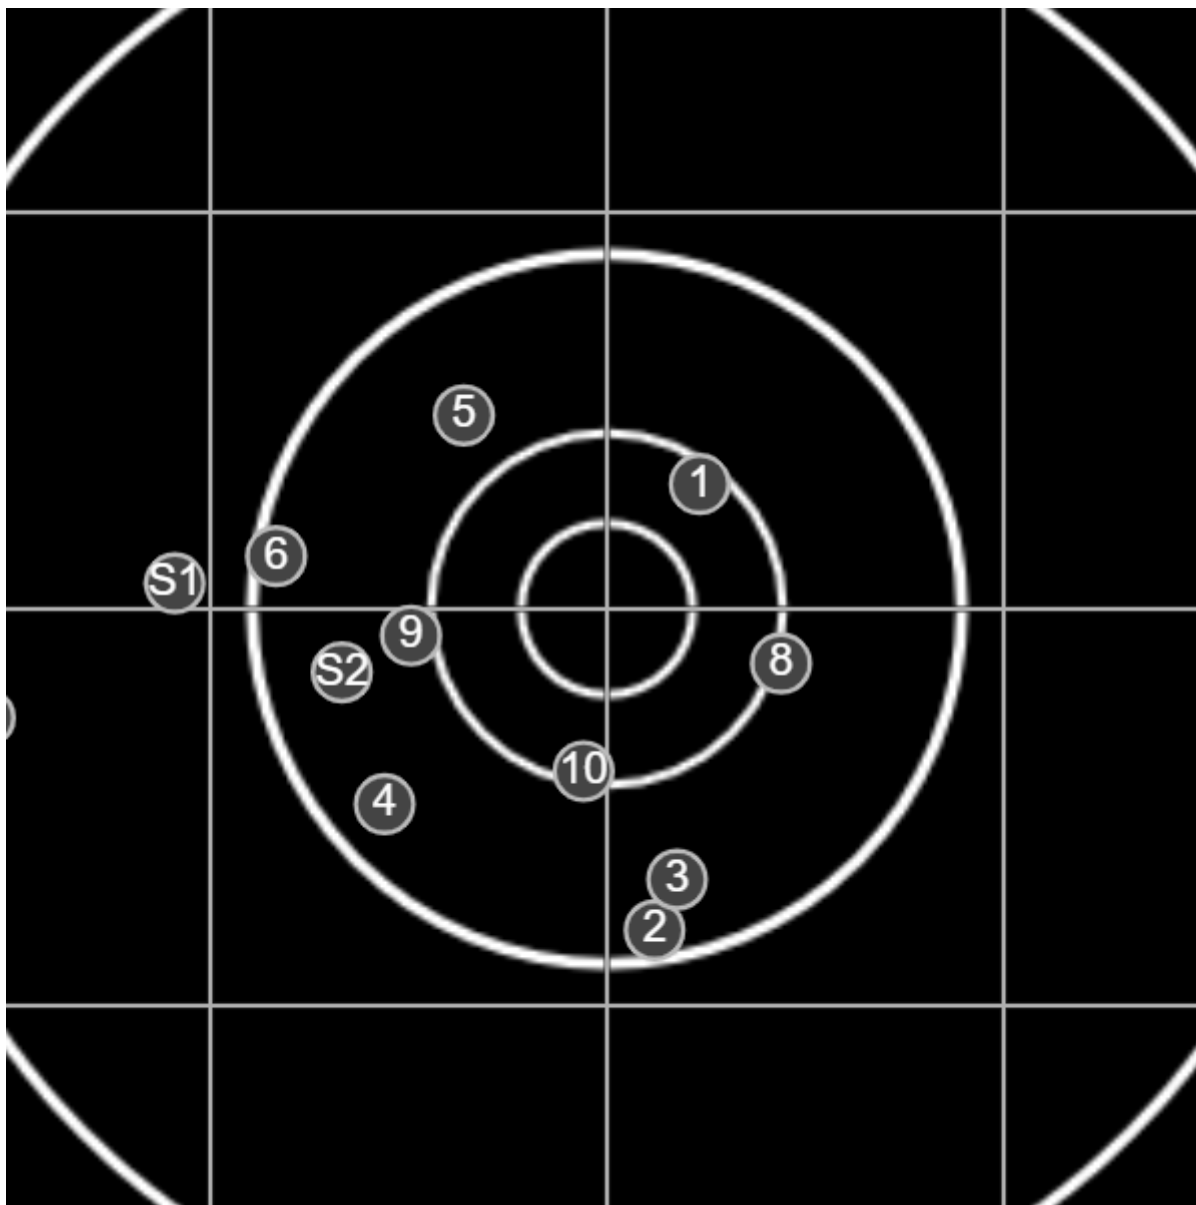

**SILVER
MOUNTAIN
TARGETS**
Made in Canada

true
Sat Apr 23 2022
15:35:34

BRC Club Shoot
J Sibera Trophy
600yards

BRC T6 [-57]
AU-600y

Group: 320.8 mm
(320.0w x 206.9h)

(F)

Shooter
Ben Wright [m09]

52.0

FINAL
v: 1954, sd: 12.9

#	fps	score
10	1943	6
9	1966	5
8	1980	6
7	1937	4
6	1940	5
5	1962	5
4	1947	5
3	1957	5
2	1948	5
1	1964	6
S2	1971	(5)
S1	2008	(4)

**SILVER
MOUNTAIN
TARGETS**
Made in Canada

true
Sat Apr 23 2022
16:32:21

BRC Club Shoot
J Sibera Trophy
600yards

BRC T6 [-57]
AU-600y

Group: 340.5 mm
(338.2w x 246.0h)

(F)

Shooter
Ben Wright [m09]

51.1

FINAL

v: 1937, sd: 15.8