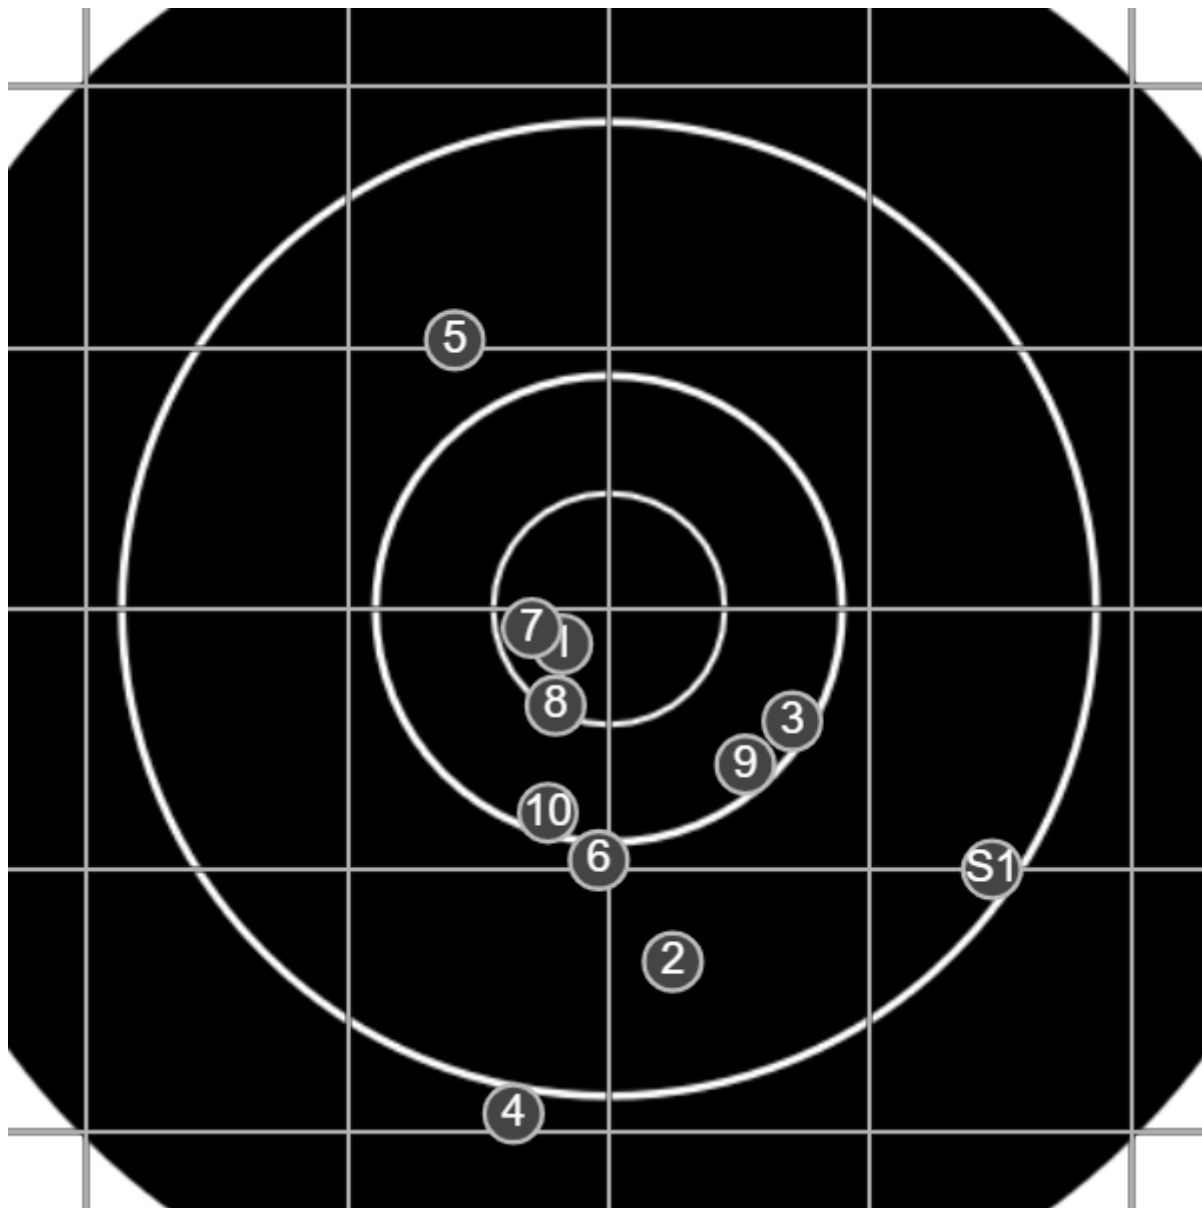

**SILVER
MOUNTAIN
TARGETS**

Made in Canada

true
Sat Apr 23 2022
15:15:46

BRC Club Shoot
J Sibera Trophy
600yards

BRC T4 [-60]
AU-600y

Group: 473.9 mm
(206.3w x 472.6h)

(Iron)

Shooter

Charlie Bennett [m22]

45.3

FINAL

v: 1807, sd: 21.5

#	fps	score
10	1811	5
9	1803	5
8	1781	V
7	1808	V
6	1798	4
5	1835	4
4	1843	3
3	1783	5
2	1830	4
1	1780	V
S1	1763	(4)

**SILVER
MOUNTAIN
TARGETS**
Made in Canada

true
Sat Apr 23 2022
16:23:37

BRC Club Shoot
J Sibera Trophy
600yards

BRC T4 [-60]
AU-600y

Group: 510.9 mm
(502.3w x 263.7h)

(Iron)
Shooter
Charlie Bennett [m22]

45.3

FINAL
v: 1804, sd: 22.1

#	fps	score
10	1831	V
9	1844	V
8	1779	5
7	1830	4
6	1795	V
5	1775	5
4	1805	4
3	1800	4
2	1798	4
1	1787	4
S2	1821	(4)
S1	1785	(3)