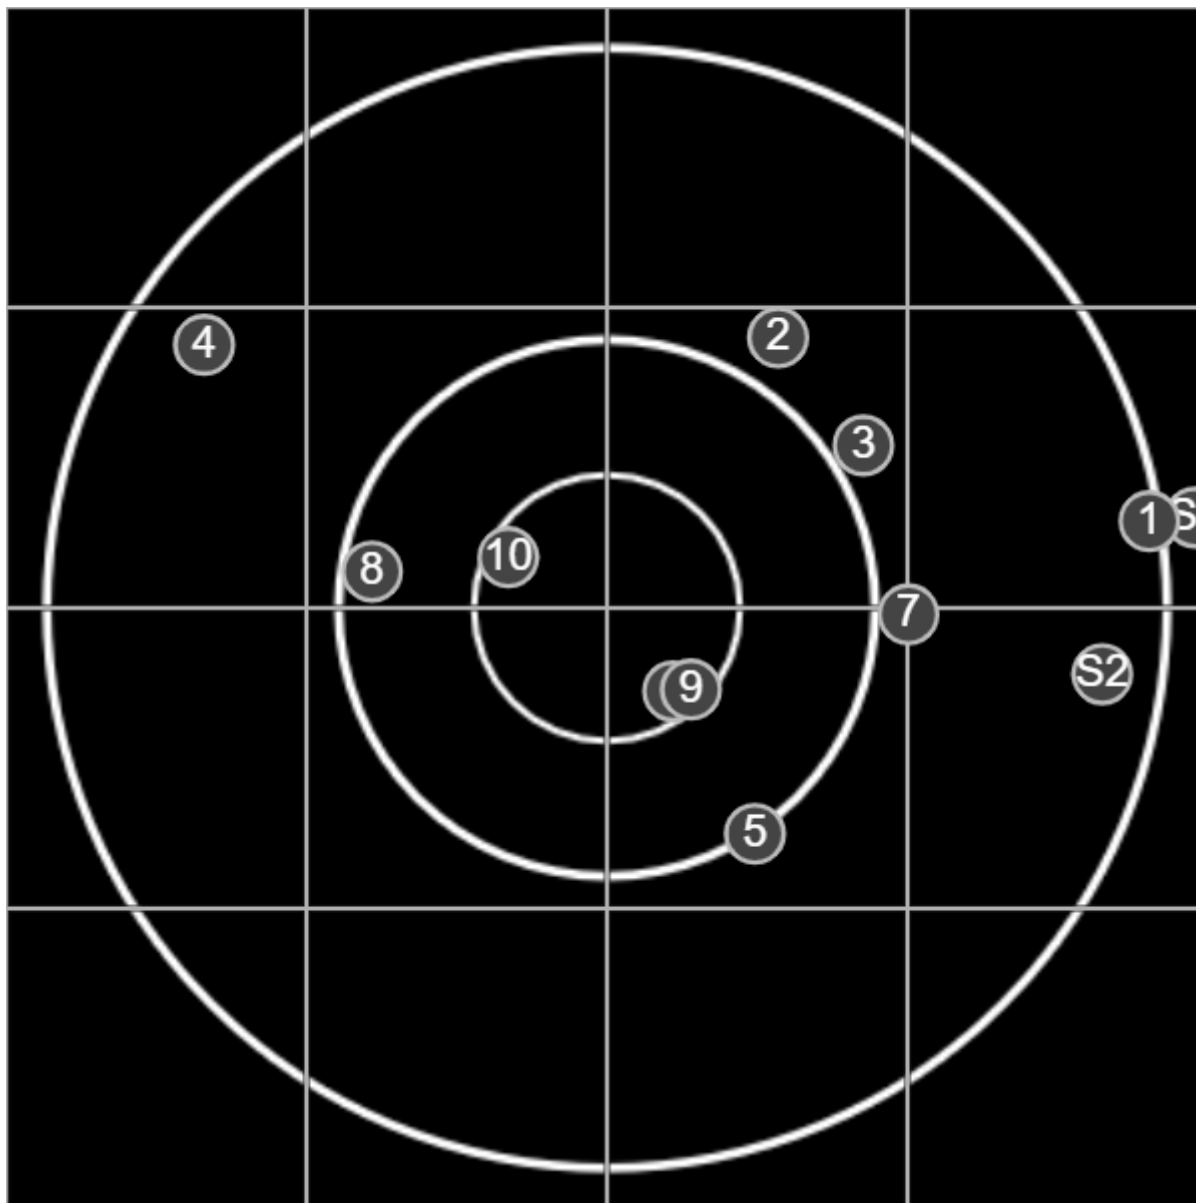

**SILVER
MOUNTAIN
TARGETS**

Made in Canada

true
Sat Apr 23 2022
15:15:46

BRC Club Shoot
J Sibera Trophy
600yards

BRC T4 [-60]
AU-600y

Group: 473.9 mm
(206.3w x 472.6h)

(Iron)

Shooter

Charlie Bennett [m22]

45.3

FINAL

v: 1807, sd: 21.5

#	fps	score
10	1811	5
9	1803	5
8	1781	V
7	1808	V
6	1798	4
5	1835	4
4	1843	3
3	1783	5
2	1830	4
1	1780	V
S1	1763	(4)

**SILVER
MOUNTAIN
TARGETS**
Made in Canada

true
Sat Apr 23 2022
16:23:37

BRC Club Shoot
J Sibera Trophy
600yards

BRC T4 [-60]
AU-600y

Group: 510.9 mm
(502.3w x 263.7h)

(Iron)
Shooter
Charlie Bennett [m22]

45.3

FINAL
v: 1804, sd: 22.1

#	fps	score
10	1831	V
9	1844	V
8	1779	5
7	1830	4
6	1795	V
5	1775	5
4	1805	4
3	1800	4
2	1798	4
1	1787	4
S2	1821	(4)
S1	1785	(3)