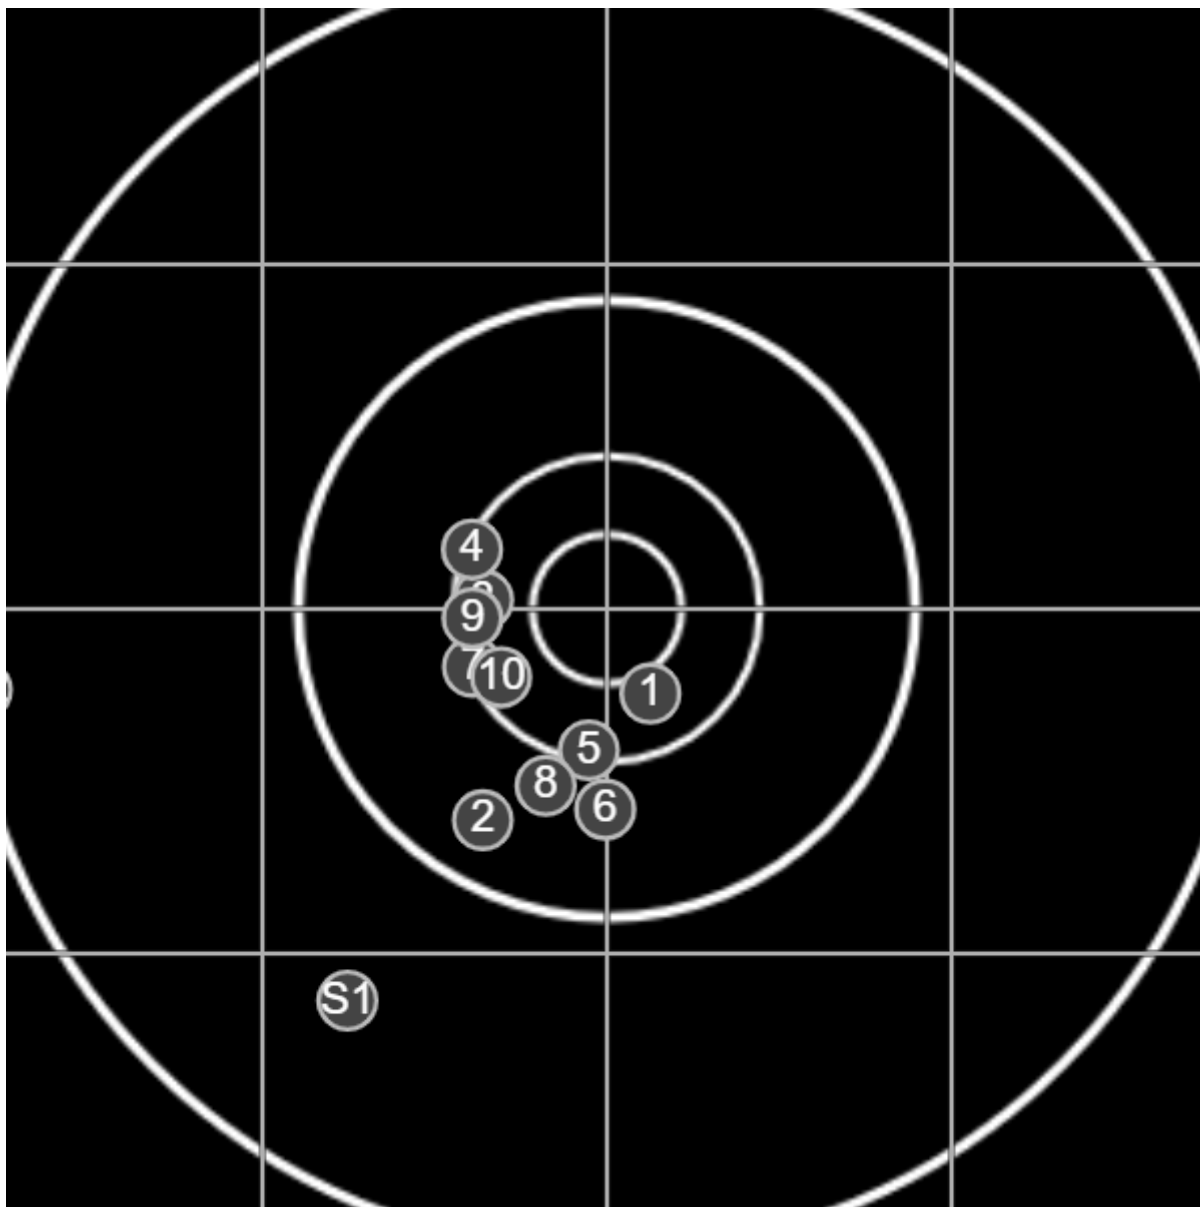

**SILVER  
MOUNTAIN  
TARGETS**  
Made in Canada

true  
Sat Apr 23 2022  
14:33:45

**BRC Club Shoot**  
J Sibera Trophy  
600yards

---

**BRC T6 [-57]**  
AU-600y

---

Group: 135.0 mm  
(82.3w x 125.1h)

(F)  
**Shooter**  
Colin Howell [m10]

**57.0**  
**FINAL**  
v: 1738, sd: 8.1

#	fps	score
10	1733	6
9	1741	6
8	1732	5
7	1739	6
6	1741	5
5	1731	6
4	1751	6
3	1745	6
2	1722	5
1	1743	6
S2	1718	(4)
S1	1725	(4)

**SILVER  
MOUNTAIN  
TARGETS**  
Made in Canada

true  
Sat Apr 23 2022  
15:49:12

**BRC Club Shoot**  
J Sibera Trophy  
600yards

---

**BRC T6 [-57]**  
AU-600y

---

Group: 193.9 mm  
(117.7w x 154.0h)

(F)  
**Shooter**  
Colin Howell [m10]

**57.5**

**FINAL**  
v: 1743, sd: 7.1

#	fps	score
10	1728	6
9	1746	X
8	1746	6
7	1743	5
6	1745	5
5	1756	X
4	1744	X
3	1741	5
2	1742	X
1	1734	X
S2	1742	(3)
S1	1726	(5)