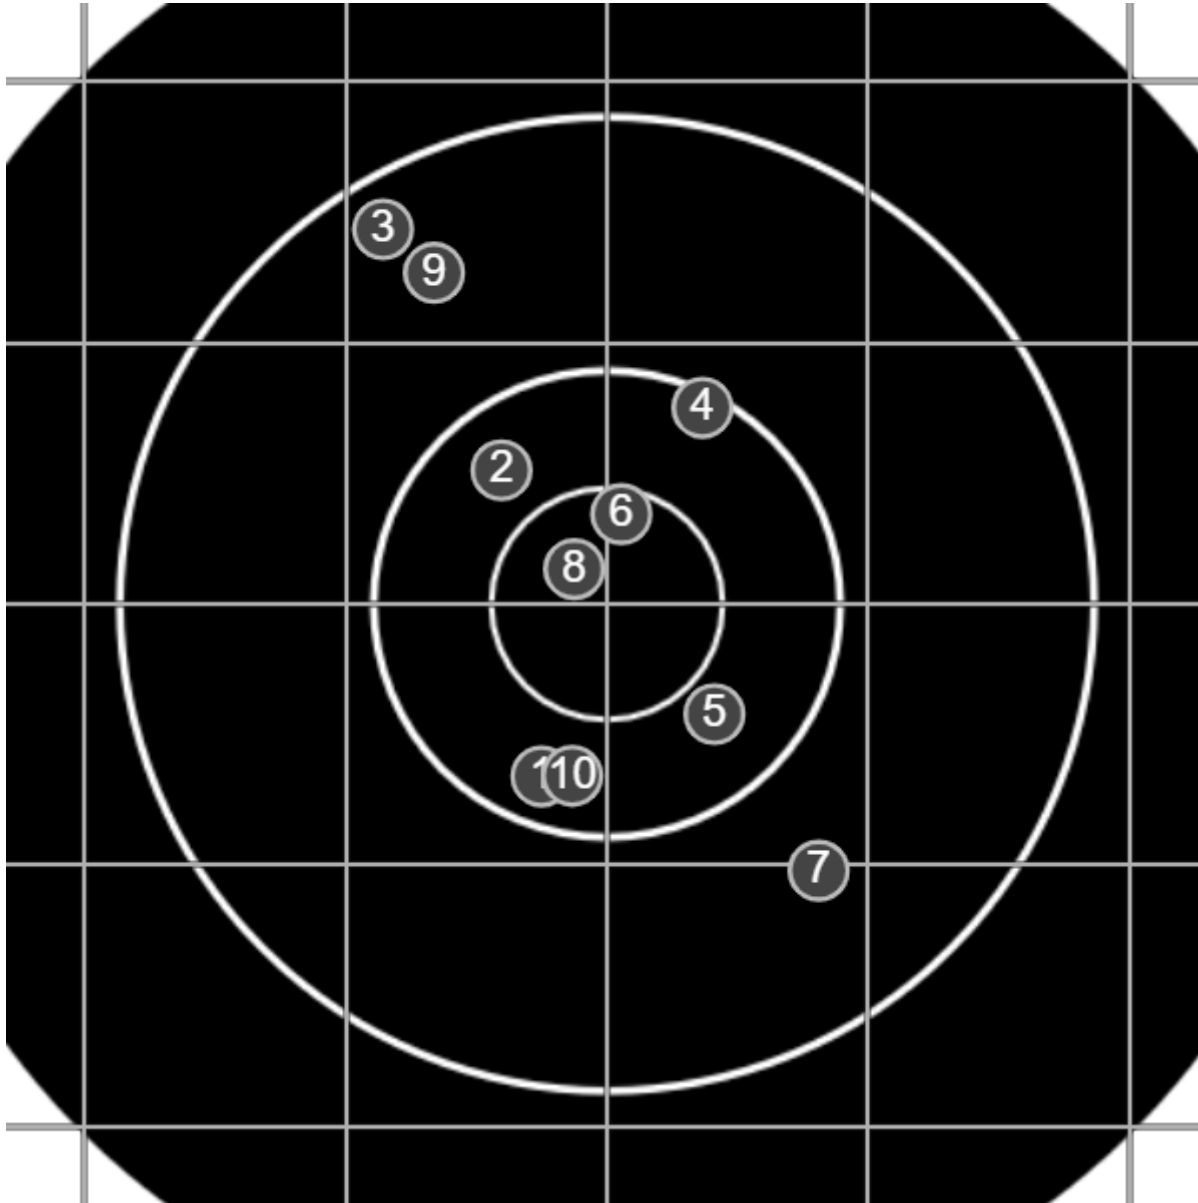

BRC Club Shoot
J Sibera Trophy
600yards

BRC T4 [-60]
AU-600y

Group: 473.8 mm
(266.2w x 391.9h)

(Iron)
Shooter
Dennis Lavelle [m04]

47.2

FINAL
v: 1816, sd: 18.9

#	fps	score
10	1813	5
9	1836	4
8	1815	V
7	1767	4
6	1830	V
5	1833	5
4	1813	5
3	1832	4
2	1812	5
1	1814	5