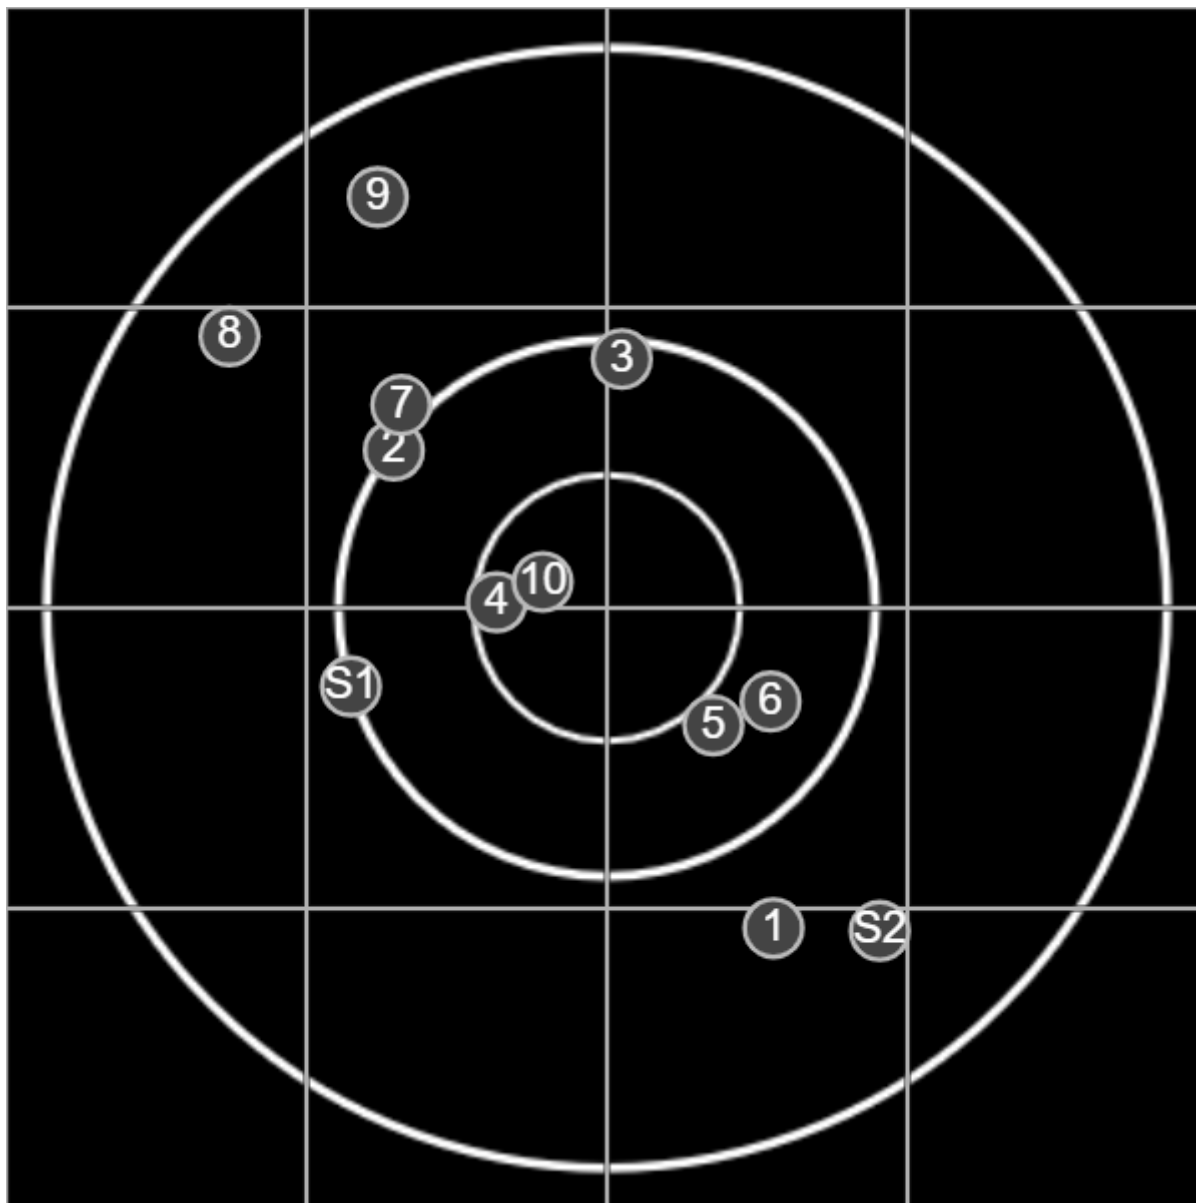

**SILVER
MOUNTAIN
TARGETS**
Made in Canada

true
Sat Apr 23 2022
15:01:17

BRC Club Shoot
J Sibera Trophy
600yards

BRC T4 [-60]
AU-600y

Group: 441.7 mm
(289.1w x 388.4h)

(Iron)
Shooter
Dennis Lavelle [m04]

46.2
FINAL
v: 1819, sd: 13.1

#	fps	score
10	1826	V
9	1837	4
8	1816	4
7	1818	4
6	1802	5
5	1802	5
4	1804	V
3	1823	5
2	1818	5
1	1841	4
S2	1809	(4)
S1	1798	(5)

**SILVER
MOUNTAIN
TARGETS**
Made in Canada

true
Sat Apr 23 2022
16:10:34

BRC Club Shoot
J Sibera Trophy
600yards

BRC T4 [-60]
AU-600y

Group: 473.8 mm
(266.2w x 391.9h)

(Iron)
Shooter
Dennis Lavelle [m04]

47.2

FINAL
v: 1816, sd: 18.9

#	fps	score
10	1813	5
9	1836	4
8	1815	V
7	1767	4
6	1830	V
5	1833	5
4	1813	5
3	1832	4
2	1812	5
1	1814	5