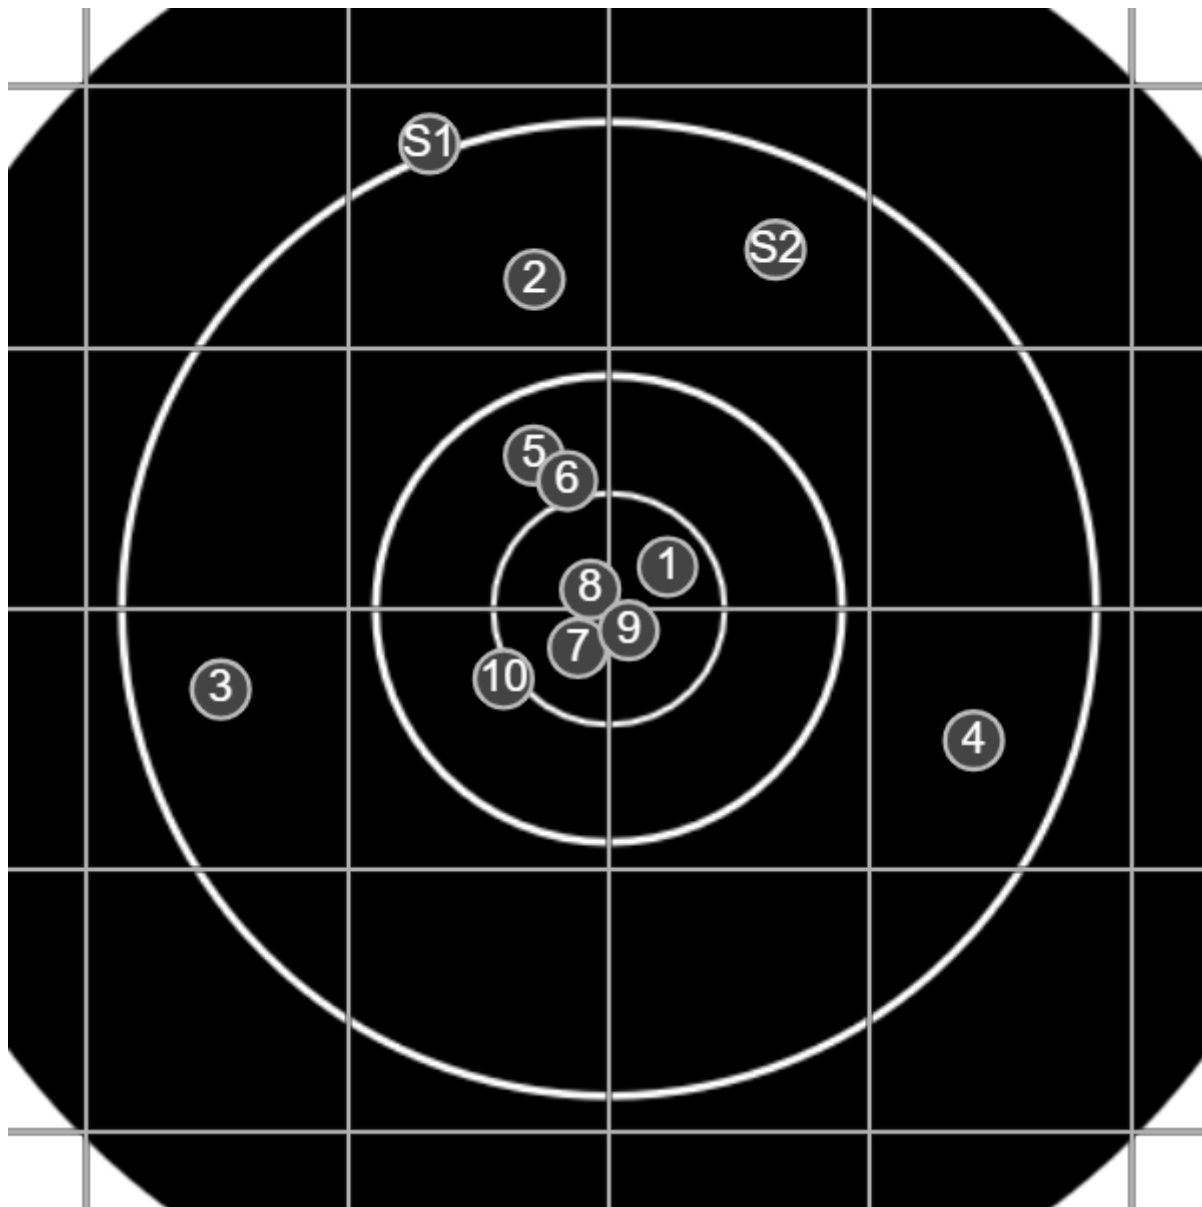

**SILVER  
MOUNTAIN  
TARGETS**  
Made in Canada

true  
Sat Apr 23 2022  
14:35:35

**BRC Club Shoot**  
J Sibera Trophy  
600yards

---

**BRC T4 [-60]**  
AU-600y

---

Group: 461.2 mm  
(460.2w x 281.8h)

(Iron)  
**Shooter**  
Gordon Shepherd [m02]

**47.4**

**FINAL**  
v: 1850, sd: 12.8

#	fps	score
10	1829	5
9	1842	V
8	1834	V
7	1861	V
6	1840	5
5	1858	5
4	1848	4
3	1865	4
2	1869	4
1	1848	V
S2	1847	(4)
S1	1811	(3)

**SILVER  
MOUNTAIN  
TARGETS**  
Made in Canada

true  
Sat Apr 23 2022  
15:52:34

**BRC Club Shoot**  
J Sibera Trophy  
600yards

---

**BRC T4 [-60]**  
AU-600y

---

Group: 425.4 mm  
(292.1w x 323.0h)

(Iron)  
**Shooter**  
Gordon Shepherd [m02]

**48.3**  
**FINAL**  
v: 1848, sd: 9.4