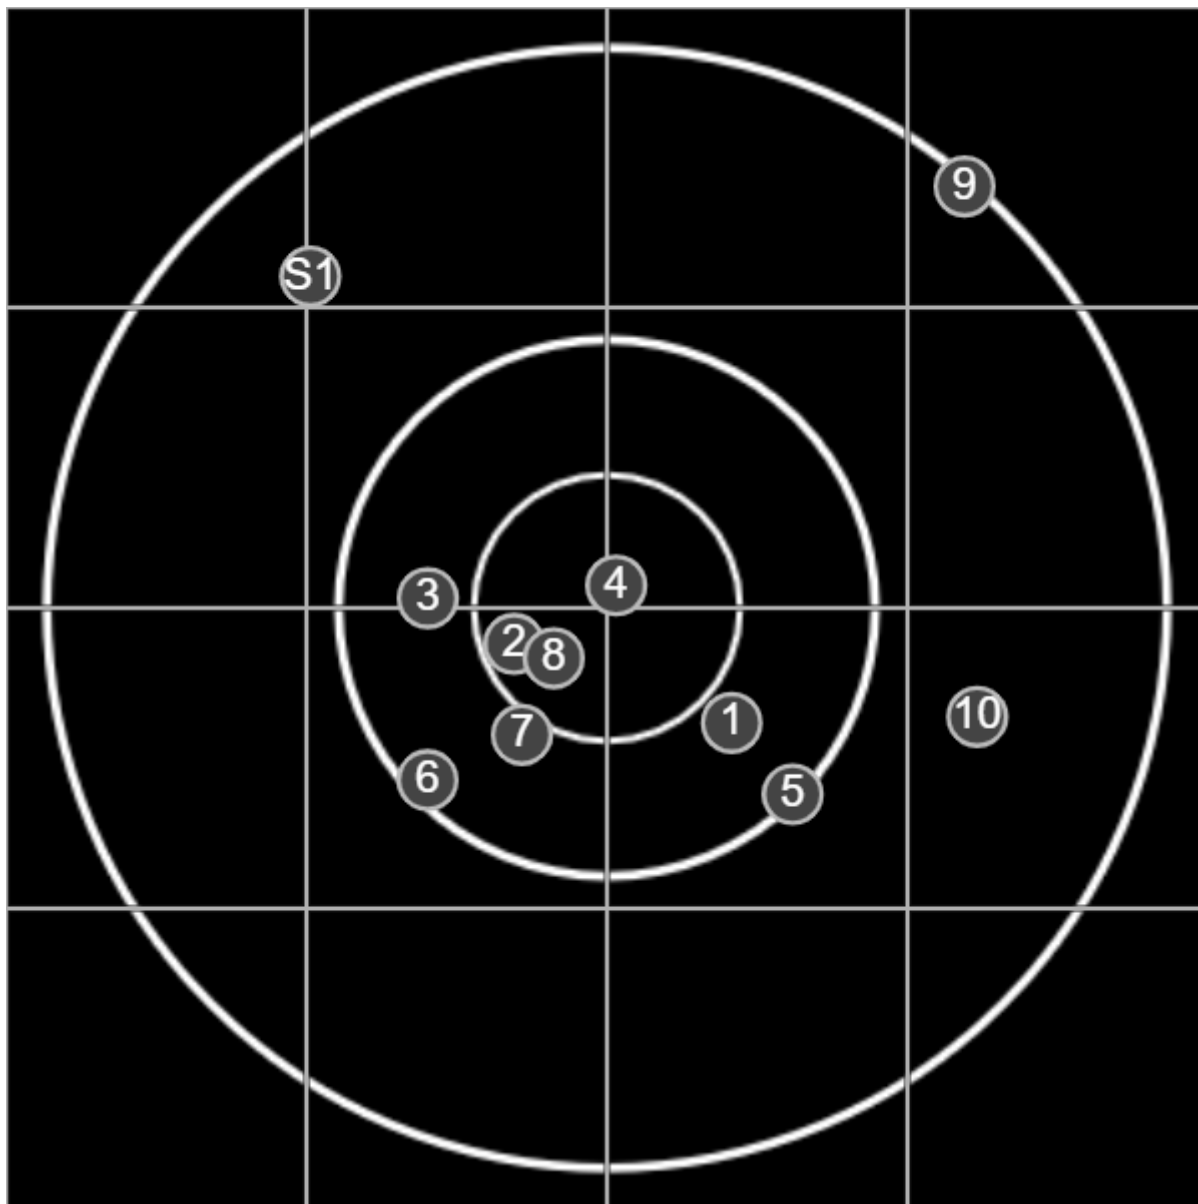

**SILVER  
MOUNTAIN  
TARGETS**  
Made in Canada

true  
Sat Apr 23 2022  
14:35:35

**BRC Club Shoot**  
J Sibera Trophy  
600yards

---

**BRC T4 [-60]**  
AU-600y

---

Group: 461.2 mm  
(460.2w x 281.8h)

(Iron)  
**Shooter**  
Gordon Shepherd [m02]

**47.4**

**FINAL**  
v: 1850, sd: 12.8

#	fps	score
10	1829	5
9	1842	V
8	1834	V
7	1861	V
6	1840	5
5	1858	5
4	1848	4
3	1865	4
2	1869	4
1	1848	V
S2	1847	(4)
S1	1811	(3)

**SILVER  
MOUNTAIN  
TARGETS**  
Made in Canada

true  
Sat Apr 23 2022  
15:52:34

**BRC Club Shoot**  
J Sibera Trophy  
600yards

---

**BRC T4 [-60]**  
AU-600y

---

Group: 425.4 mm  
(292.1w x 323.0h)

(Iron)  
**Shooter**  
Gordon Shepherd [m02]

**48.3**  
**FINAL**  
v: 1848, sd: 9.4