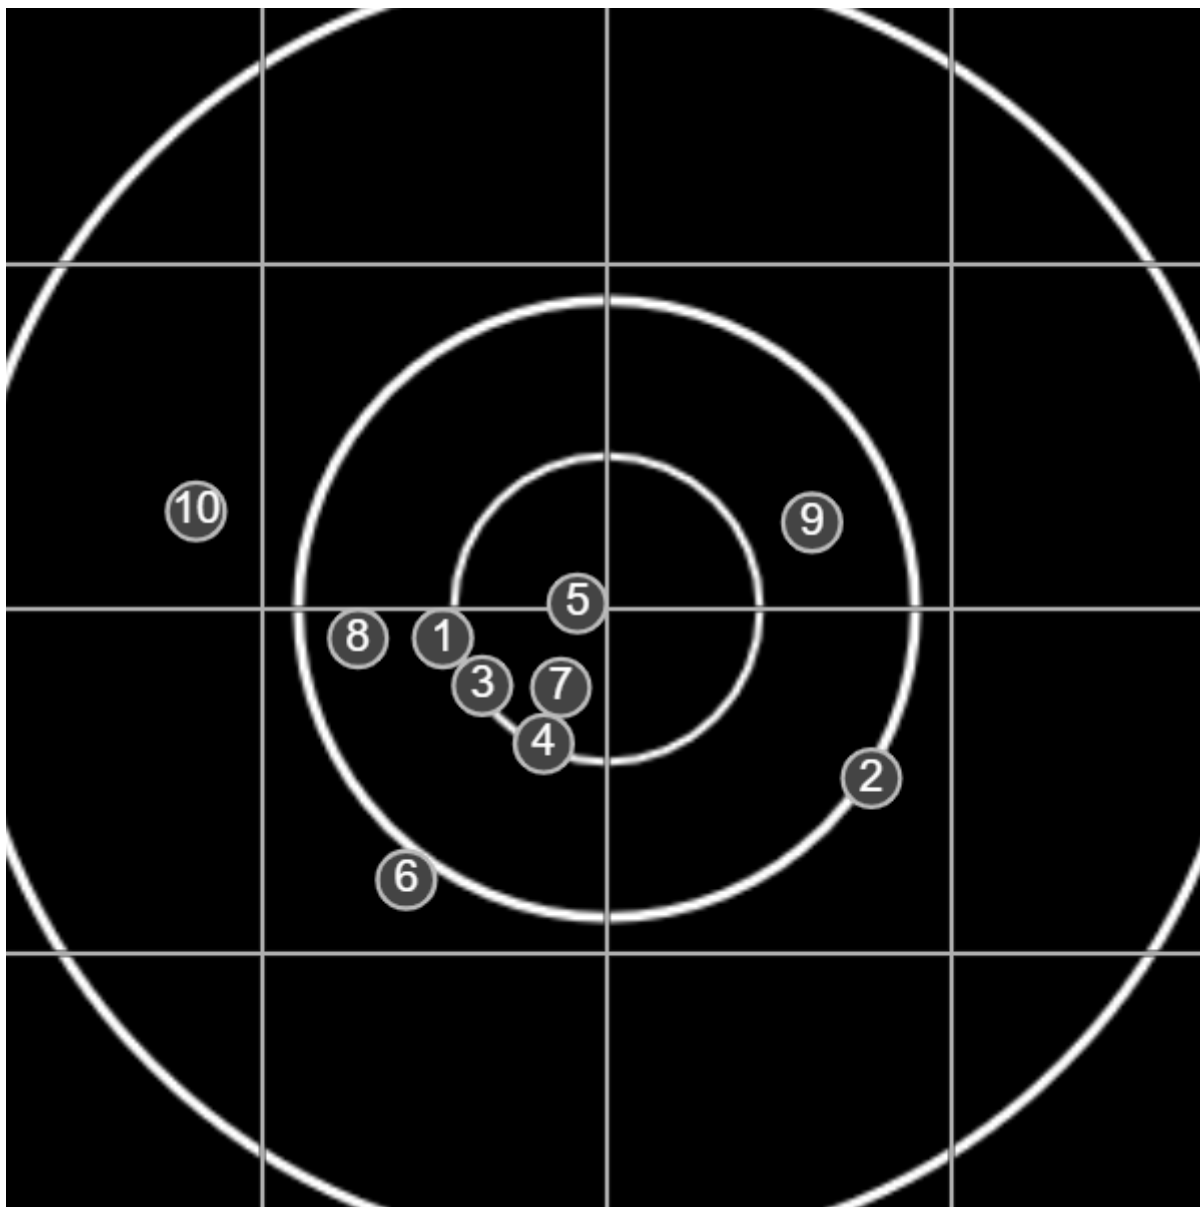

**SILVER
MOUNTAIN
TARGETS**
Made in Canada

true
Sat Apr 23 2022
15:38:03

BRC Club Shoot
J Sibera Trophy
600yards

BRC T4 [-60]
AU-600y

Group: 335.6 mm
(335.6w x 203.3h)

(Iron)
Shooter
Graeme Bright [m01]

49.4
FINAL
v: 1927, sd: 17.6

#	fps	score
10	1921	5
9	1915	V
8	1930	V
7	1939	5
6	1932	V
5	1936	4
4	1931	5
3	1946	V
2	1936	5
1	1880	5
	2004	(3)

**SILVER
MOUNTAIN
TARGETS**
Made in Canada

true
Sat Apr 23 2022
16:36:18

BRC Club Shoot
J Sibera Trophy
600yards

BRC T4 [-60]
AU-600y

Group: 335.5 mm
(312.0w x 170.3h)

(Iron)
Shooter
Graeme Bright [m01]

48.4

FINAL
v: 1932, sd: 13.8

#	fps	score
10	1949	4
9	1944	5
8	1929	5
7	1944	V
6	1909	4
5	1909	V
4	1940	V
3	1926	V
2	1944	5
1	1926	5