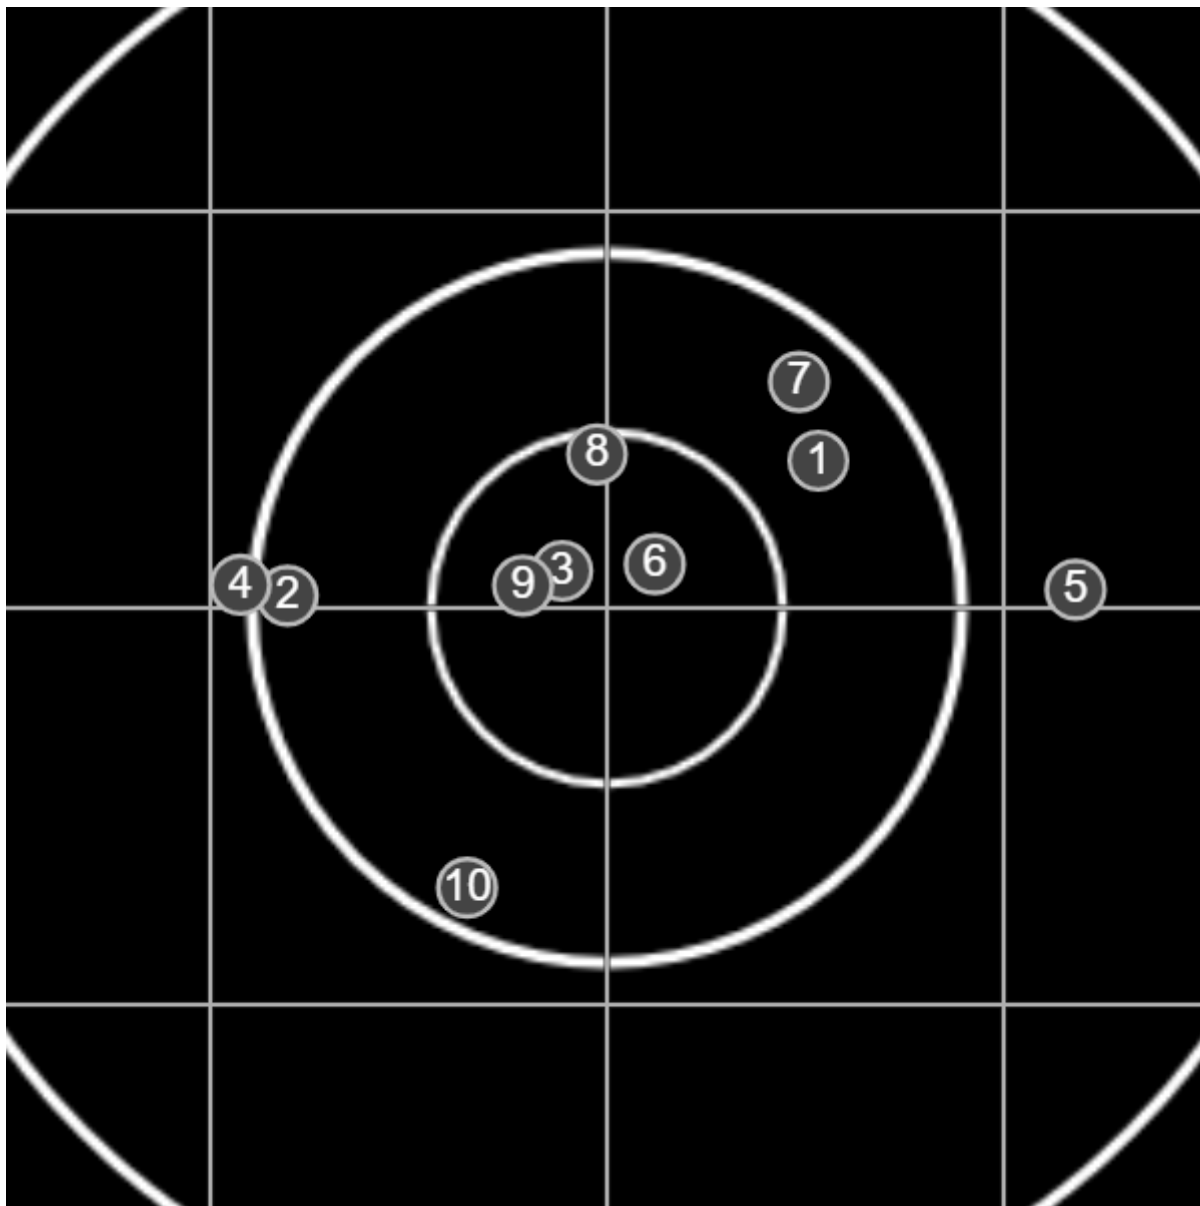

**SILVER
MOUNTAIN
TARGETS**
Made in Canada

true
Sat Apr 23 2022
15:38:03

BRC Club Shoot
J Sibera Trophy
600yards

BRC T4 [-60]
AU-600y

Group: 335.6 mm
(335.6w x 203.3h)

(Iron)
Shooter
Graeme Bright [m01]

49.4
FINAL
v: 1927, sd: 17.6

#	fps	score
10	1921	5
9	1915	V
8	1930	V
7	1939	5
6	1932	V
5	1936	4
4	1931	5
3	1946	V
2	1936	5
1	1880	5
	2004	(3)

**SILVER
MOUNTAIN
TARGETS**
Made in Canada

true
Sat Apr 23 2022
16:36:18

BRC Club Shoot
J Sibera Trophy
600yards