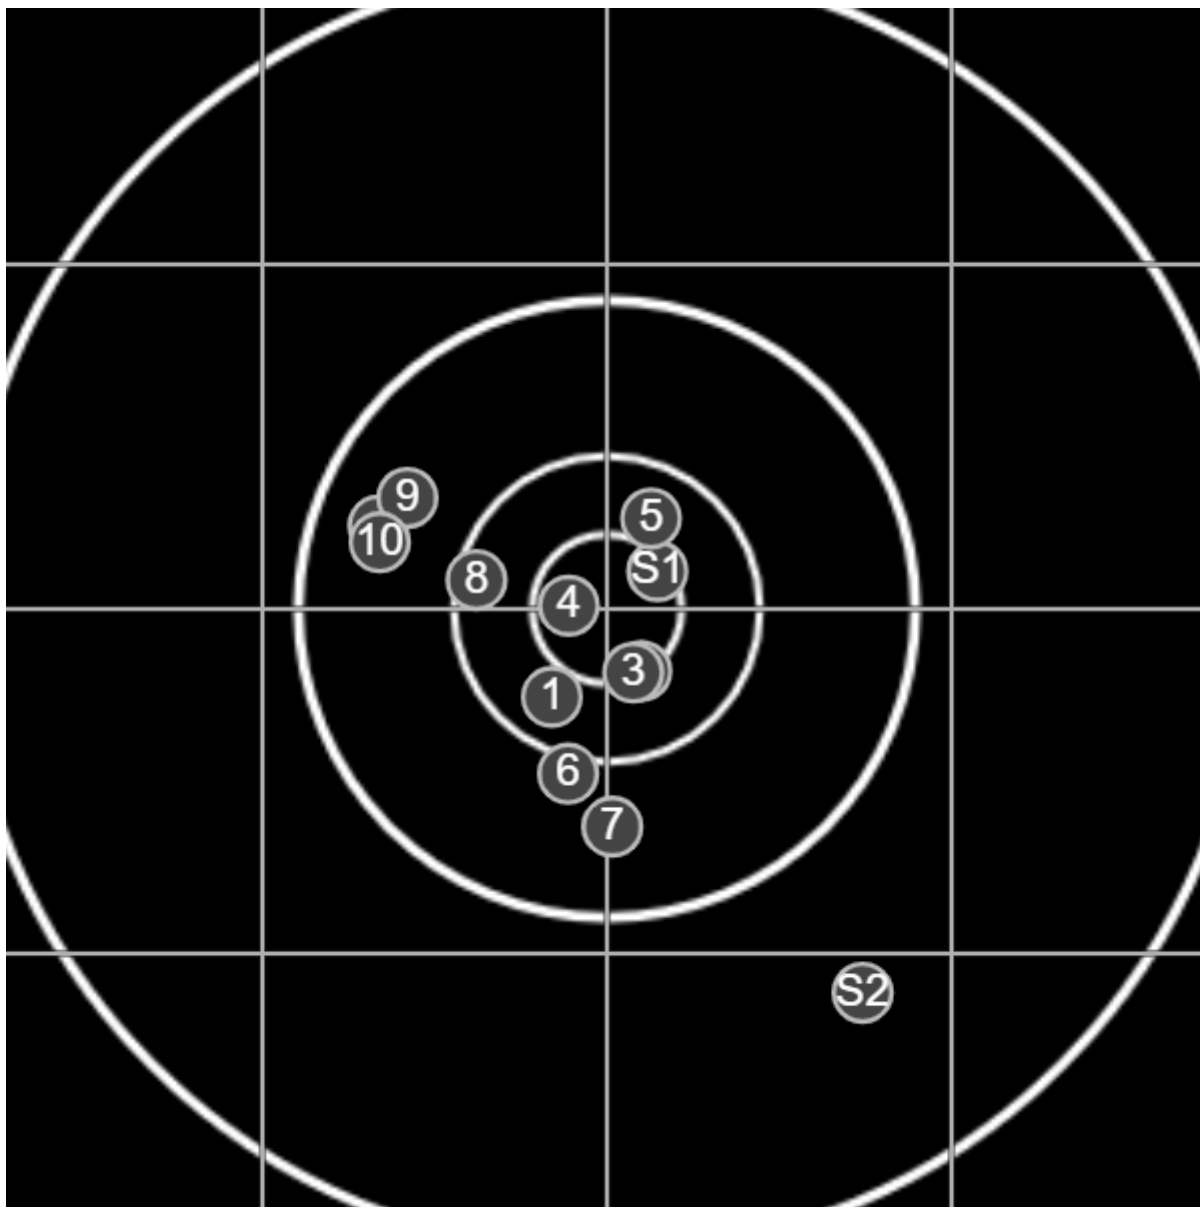

**SILVER  
MOUNTAIN  
TARGETS**  
Made in Canada

true  
Sat Apr 23 2022  
14:26:22

**BRC Club Shoot**  
J Sibera Trophy  
600yards

---

**BRC T6 [-57]**  
AU-600y

---

Group: 179.0 mm  
(125.4w x 151.9h)

(F)  
**Shooter**  
Jeff Eppleston [m07]

**56.3**

**FINAL**  
v: 1956, sd: 10.9

#	fps	score
10	1959	5
9	1952	5
8	1951	6
7	1957	5
6	1959	5
5	1956	6
4	1967	X
3	1933	X
2	1976	X
	1884	5
1	1946	6
S2	1908	(4)
S1	1927	(X)

\_\_\_\_\_

**SILVER  
MOUNTAIN  
TARGETS**  
Made in Canada

true  
Sat Apr 23 2022  
15:40:40

**BRC Club Shoot**  
J Sibera Trophy  
600yards

---

**BRC T6 [-57]**  
AU-600y

---

Group: 207.5 mm  
(197.9w x 137.5h)

(F)  
**Shooter**  
Jeff Eppleston [m07]

**57.0**  
**FINAL**  
v: 1953, sd: 14.3