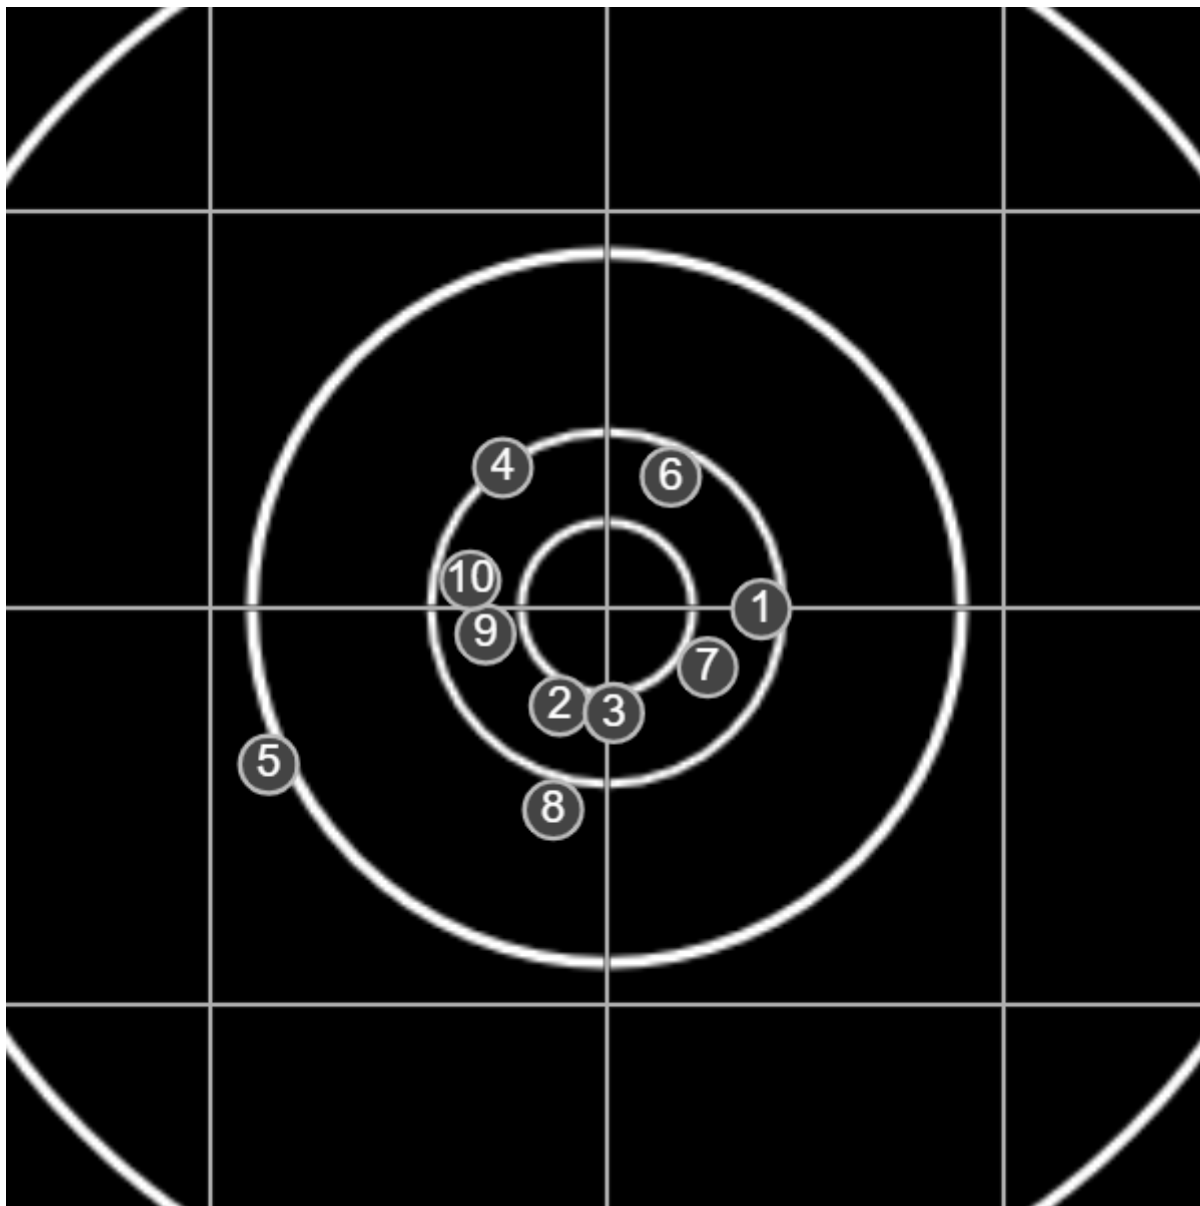

**SILVER  
MOUNTAIN  
TARGETS**  
Made in Canada

true  
Sat Apr 23 2022  
14:26:22

**BRC Club Shoot**  
J Sibera Trophy  
600yards

---

**BRC T6 [-57]**  
AU-600y

---

Group: 179.0 mm  
(125.4w x 151.9h)

(F)  
**Shooter**  
Jeff Eppleston [m07]

**56.3**

**FINAL**  
v: 1956, sd: 10.9

#	fps	score
10	1959	5
9	1952	5
8	1951	6
7	1957	5
6	1959	5
5	1956	6
4	1967	X
3	1933	X
2	1976	X
	1884	5
1	1946	6
S2	1908	(4)
S1	1927	(X)

\_\_\_\_\_

**SILVER  
MOUNTAIN  
TARGETS**  
Made in Canada

true  
Sat Apr 23 2022  
15:40:40

**BRC Club Shoot**  
J Sibera Trophy  
600yards

---

**BRC T6 [-57]**  
AU-600y

---

Group: 207.5 mm  
(197.9w x 137.5h)

(F)  
**Shooter**  
Jeff Eppleston [m07]

**57.0**  
**FINAL**  
v: 1953, sd: 14.3