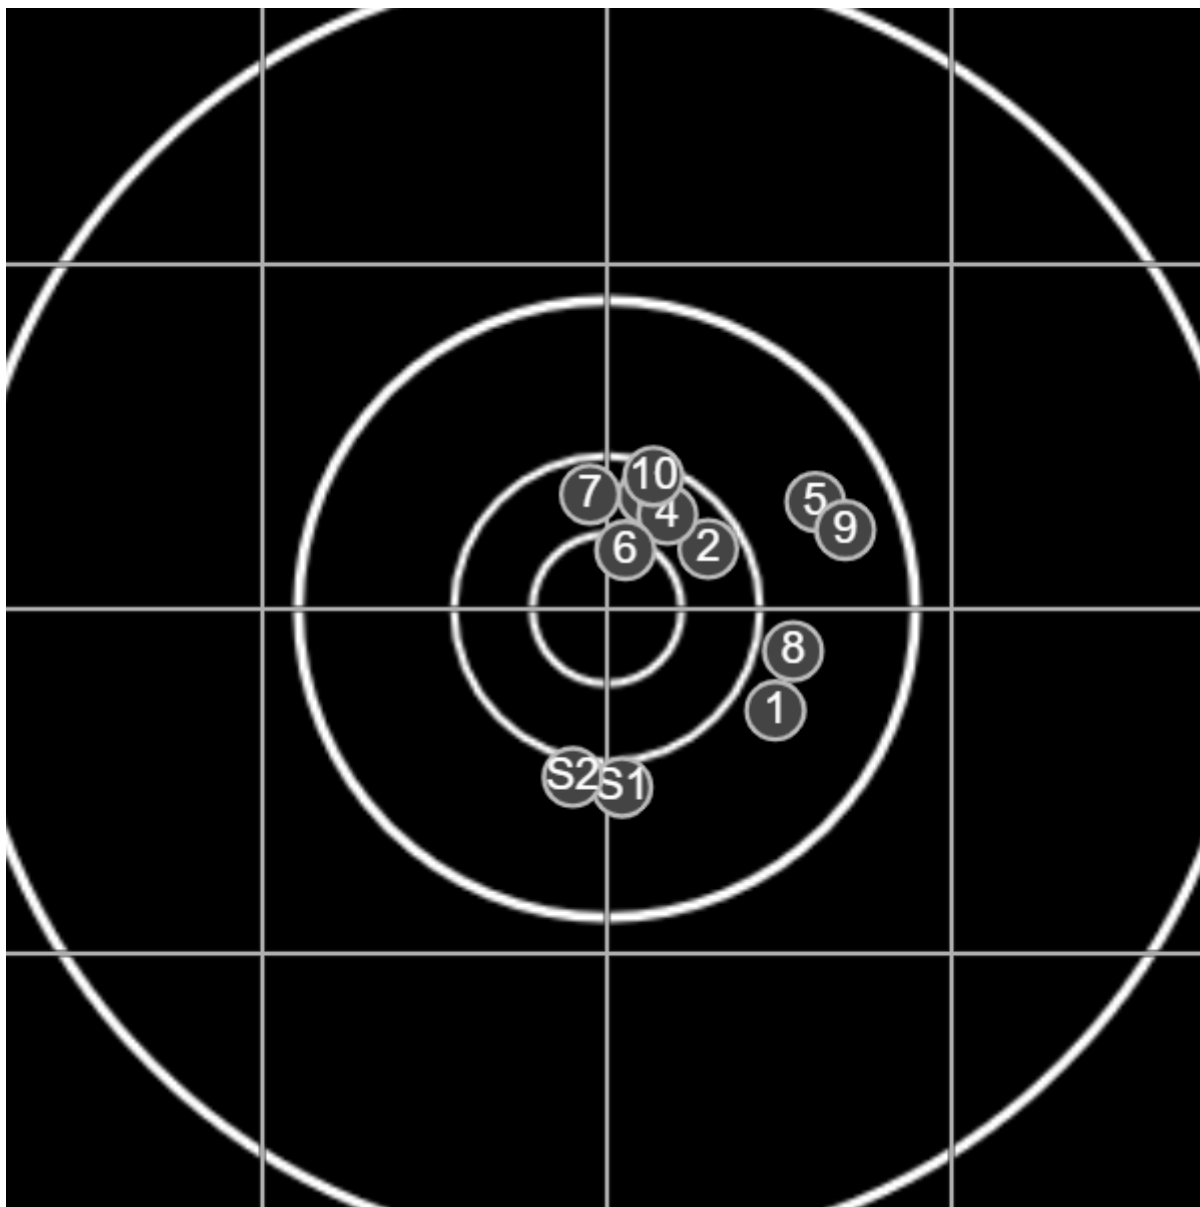

**SILVER
MOUNTAIN
TARGETS**
Made in Canada

true
Sat Apr 23 2022
15:26:46

BRC Club Shoot
J Sibera Trophy
600yards

BRC T6 [-57]
AU-600y

Group: 242.0 mm
(239.1w x 117.1h)

(F)
Shooter
Mal Wright [m24]

55.3
FINAL
v: 1940, sd: 20.4

#	fps	score
10	1947	6
9	1917	X
8	1943	6
7	1922	6
6	1945	5
5	1932	X
4	1988	5
3	1940	5
2	1948	4
1	1912	X
S1	1946	(4)

**SILVER
MOUNTAIN
TARGETS**
Made in Canada

true
Sat Apr 23 2022
16:26:01

BRC Club Shoot
J Sibera Trophy
600yards

BRC T6 [-57]
AU-600y

Group: 131.5 mm
(118.0w x 108.2h)

(F)
Shooter
Mal Wright [m24]

56.1

FINAL
v: 1940, sd: 12.7

#	fps	score
10	1952	6
9	1927	5
8	1930	5
7	1936	6
6	1958	X
5	1931	5
4	1919	6
3	1953	6
2	1952	6
1	1936	5
S2	1937	(5)
S1	1938	(5)