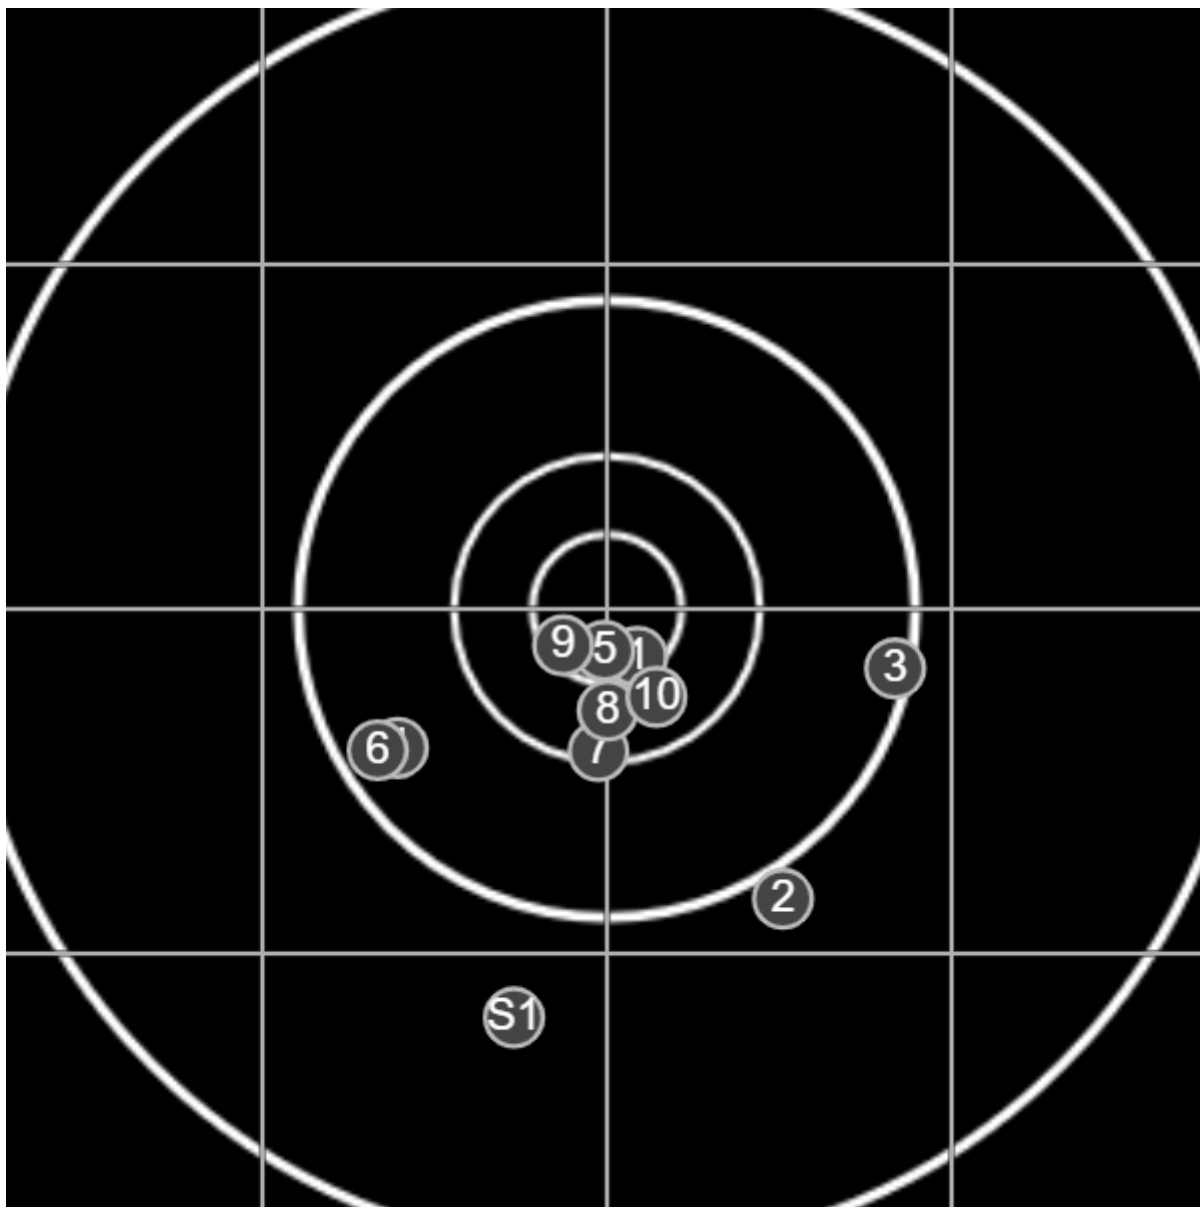

**SILVER
MOUNTAIN
TARGETS**
Made in Canada

true
Sat Apr 23 2022
15:26:46

BRC Club Shoot
J Sibera Trophy
600yards

BRC T6 [-57]
AU-600y

Group: 242.0 mm
(239.1w x 117.1h)

(F)
Shooter
Mal Wright [m24]

55.3
FINAL
v: 1940, sd: 20.4

#	fps	score
10	1947	6
9	1917	X
8	1943	6
7	1922	6
6	1945	5
5	1932	X
4	1988	5
3	1940	5
2	1948	4
1	1912	X
S1	1946	(4)

**SILVER
MOUNTAIN
TARGETS**
Made in Canada

true
Sat Apr 23 2022
16:26:01

BRC Club Shoot
J Sibera Trophy
600yards

BRC T6 [-57]
AU-600y

Group: 131.5 mm
(118.0w x 108.2h)

(F)
Shooter
Mal Wright [m24]

56.1

FINAL
v: 1940, sd: 12.7

#	fps	score
10	1952	6
9	1927	5
8	1930	5
7	1936	6
6	1958	X
5	1931	5
4	1919	6
3	1953	6
2	1952	6
1	1936	5
S2	1937	(5)
S1	1938	(5)