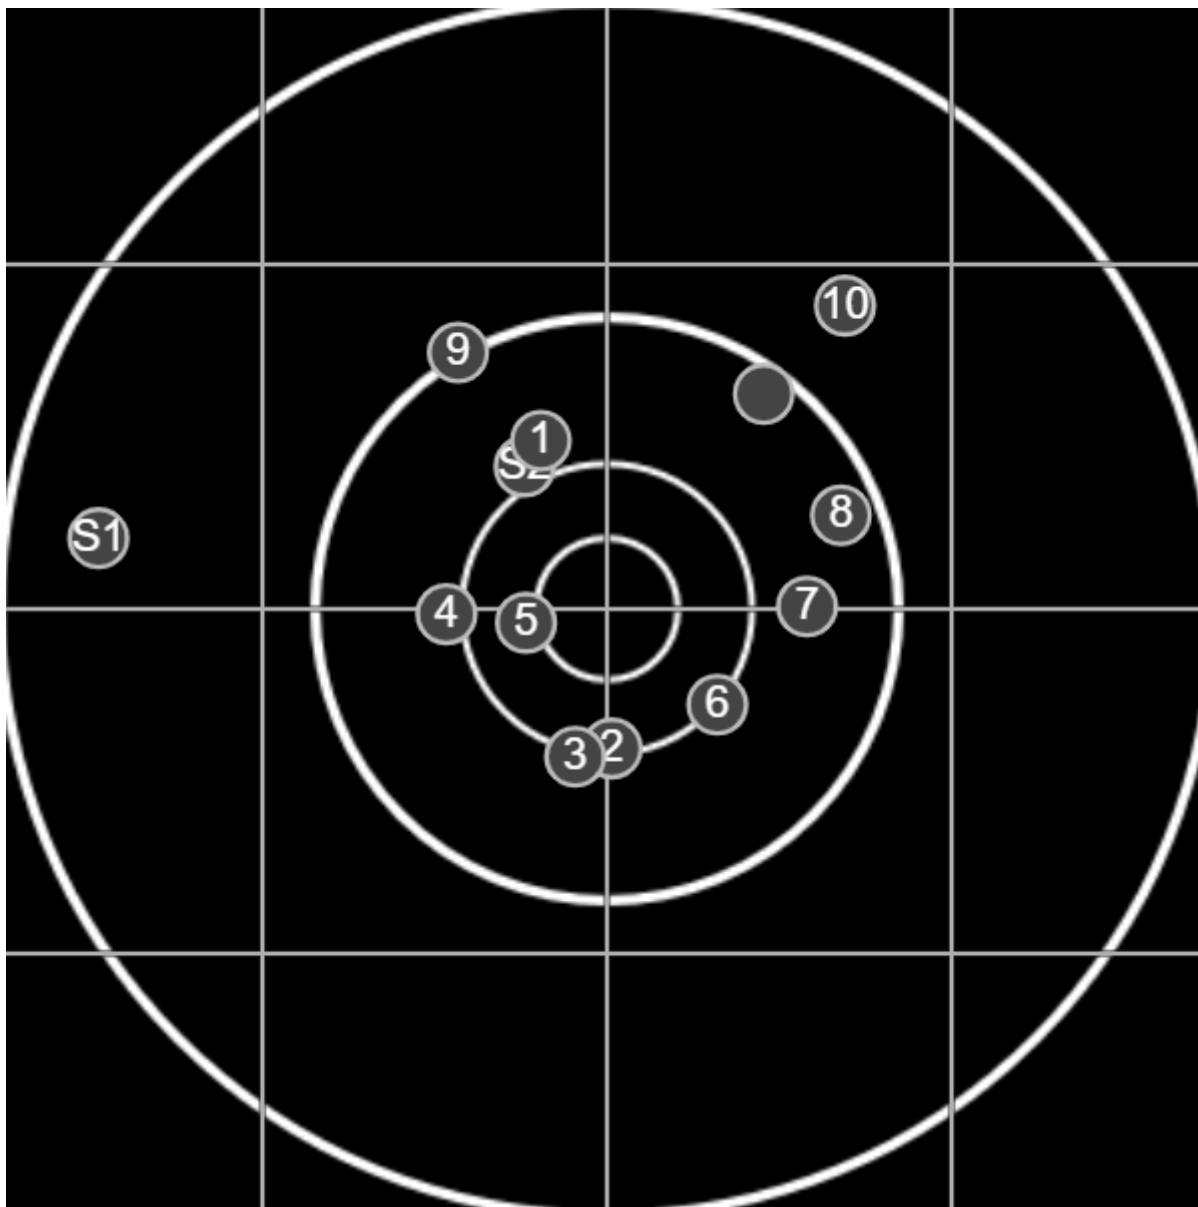

**SILVER
MOUNTAIN
TARGETS**
Made in Canada

true
Sat Apr 30 2022
12:44:29

BRC Club Shoot
W & J Brown Shield
700yards

BRC T6 [-70]
AU-700y

Group: 270.4 mm
(235.4w x 140.9h)

(F)

Shooter
Colin Howell [m10]

54.3

BRC Club Shoot
W & J Brown Shield
700yards

BRC T6 [-70]
AU-700y

Group: 283.3 mm
(214.9w x 243.2h)

(F)

Shooter
Colin Howell [m10]

53.0

FINAL
v: 1574, sd: 29.8

#	fps	score
10	1658	4
9	1558	5
8	1570	5
	1638	5
7	1557	5
6	1552	6
5	1579	6
4	1564	5
3	1588	6
2	1558	6
1	1559	5
S2	1556	(5)
S1	1553	(4)
