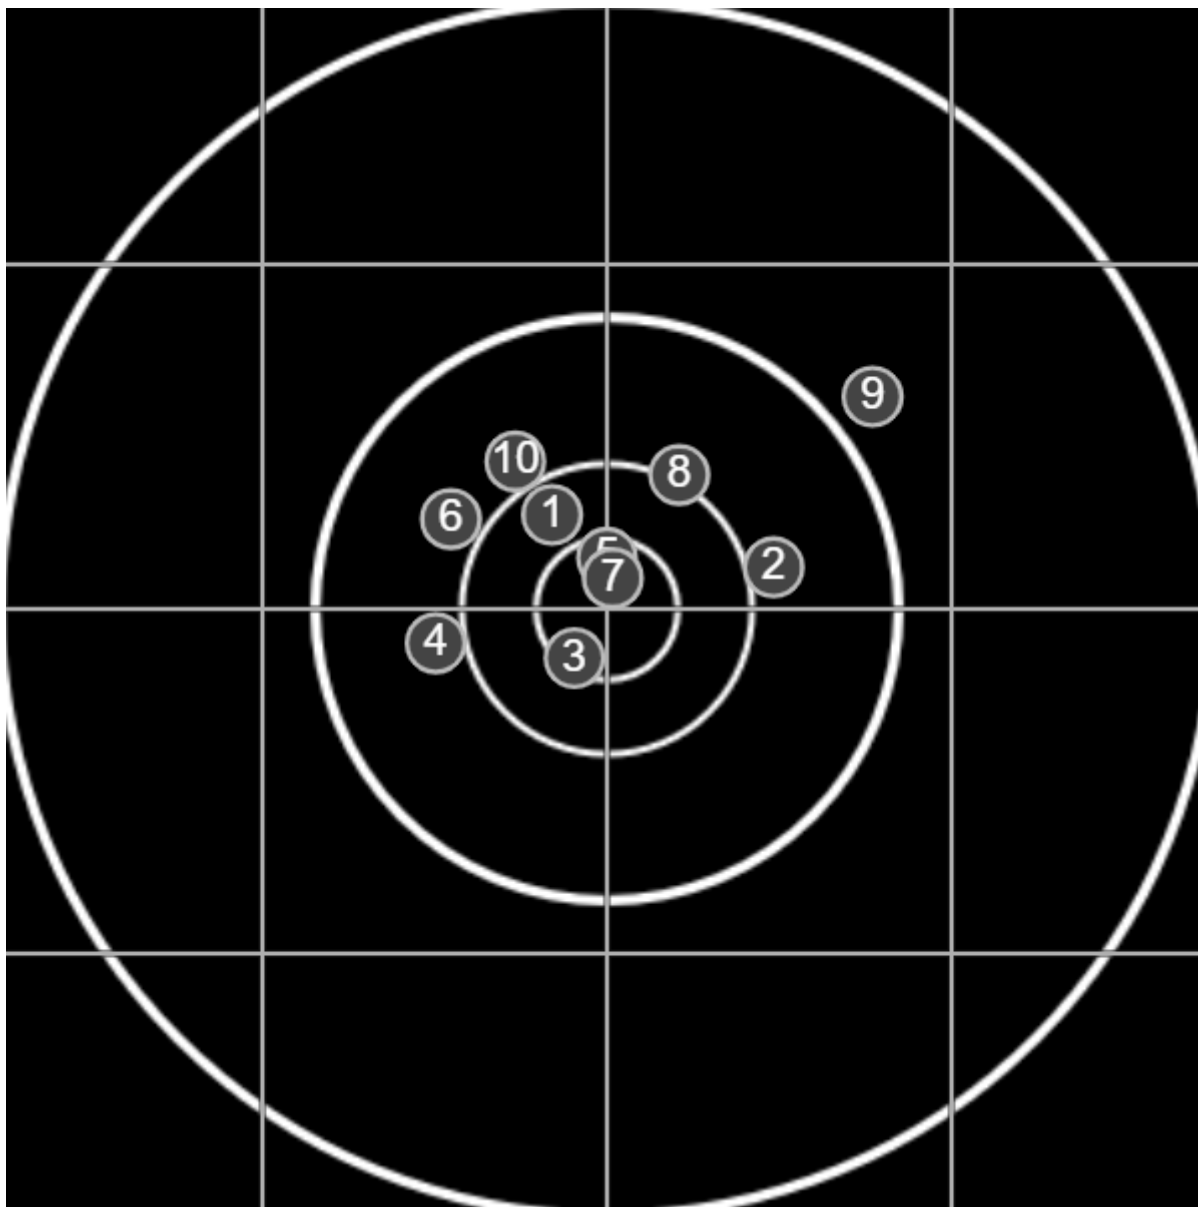

**SILVER
MOUNTAIN
TARGETS**
Made in Canada

true
Sat Apr 30 2022
12:44:29

BRC Club Shoot
W & J Brown Shield
700yards

BRC T6 [-70]
AU-700y

Group: 270.4 mm
(235.4w x 140.9h)

(F)

Shooter
Colin Howell [m10]

54.3

FINAL

v: 1546, sd: 6.8

#	fps	score
10	1551	5
9	1557	4
8	1555	6
7	1540	X
6	1539	5
5	1548	X
4	1538	5
3	1543	X
2	1552	5
1	1539	6
S1	1530	(2)

**SILVER
MOUNTAIN
TARGETS**
Made in Canada

true
Sat Apr 30 2022
13:39:34

BRC Club Shoot
W & J Brown Shield
700yards

BRC T6 [-70]
AU-700y

Group: 283.3 mm
(214.9w x 243.2h)

(F)

Shooter
Colin Howell [m10]

53.0

FINAL
v: 1574, sd: 29.8

#	fps	score
10	1658	4
9	1558	5
8	1570	5
	1638	5
7	1557	5
6	1552	6
5	1579	6
4	1564	5
3	1588	6
2	1558	6
1	1559	5
S2	1556	(5)
S1	1553	(4)
