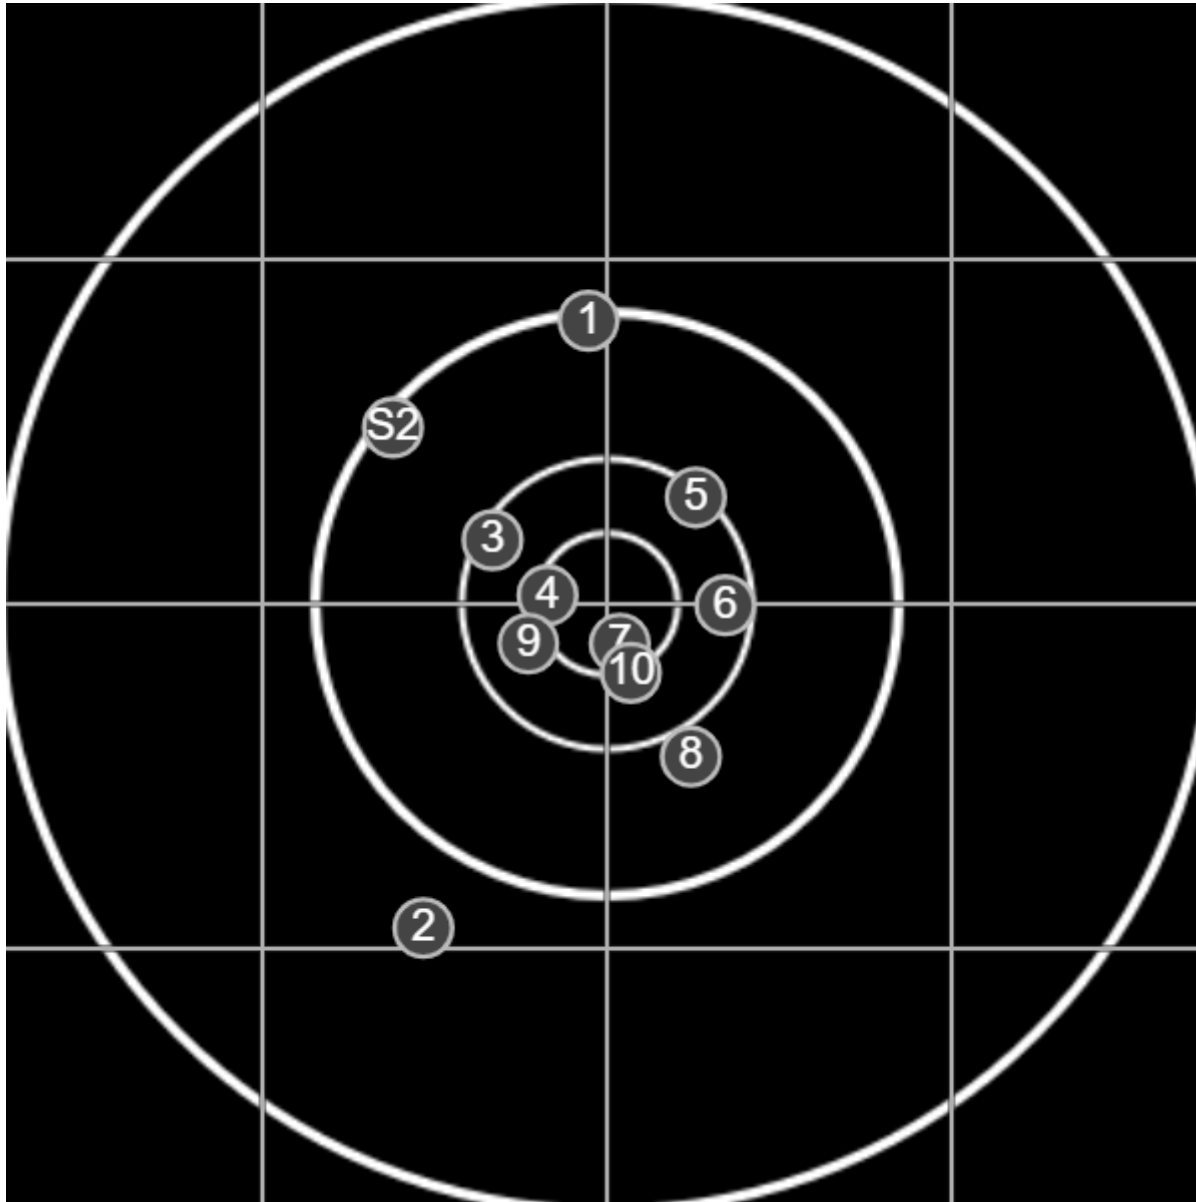

**SILVER  
MOUNTAIN  
TARGETS**  
Made in Canada

true  
Sat Apr 30 2022  
13:05:17

**BRC Club Shoot**  
W & J Brown Shield  
700yards

**BRC T4 [-70]**  
AU-700y

Group: 339.3 mm  
(162.8w x 327.4h)

(F)

**Shooter**  
Mal Wright [m24]

**56.3**

**FINAL**

v: 2037, sd: 19.8

#	fps	score
10	2027	X
9	2024	6
8	2009	5
7	2064	X
6	2070	6
5	2035	6
4	2037	X
3	2037	6
2	2011	4
1	2056	5
S2	2041	(5)
S1	2012	(1)

**SILVER  
MOUNTAIN  
TARGETS**  
Made in Canada

true  
Sat Apr 30 2022  
13:47:42

**BRC Club Shoot**  
W & J Brown Shield  
700yards

**BRC T4 [-70]**  
AU-700y

Group: 283.0 mm  
(234.8w x 188.9h)

(F)

**Shooter**  
Mal Wright [m24]

**53.3**

**FINAL**

v: 2032, sd: 16.6

#	fps	score
10	2040	4
9	2043	4
8	2035	X
7	2031	5
6	1988	6
5	2052	X
4	2021	6
3	2035	6
2	2031	X
1	2039	4
S2	2035	(5)
S1	2026	(5)