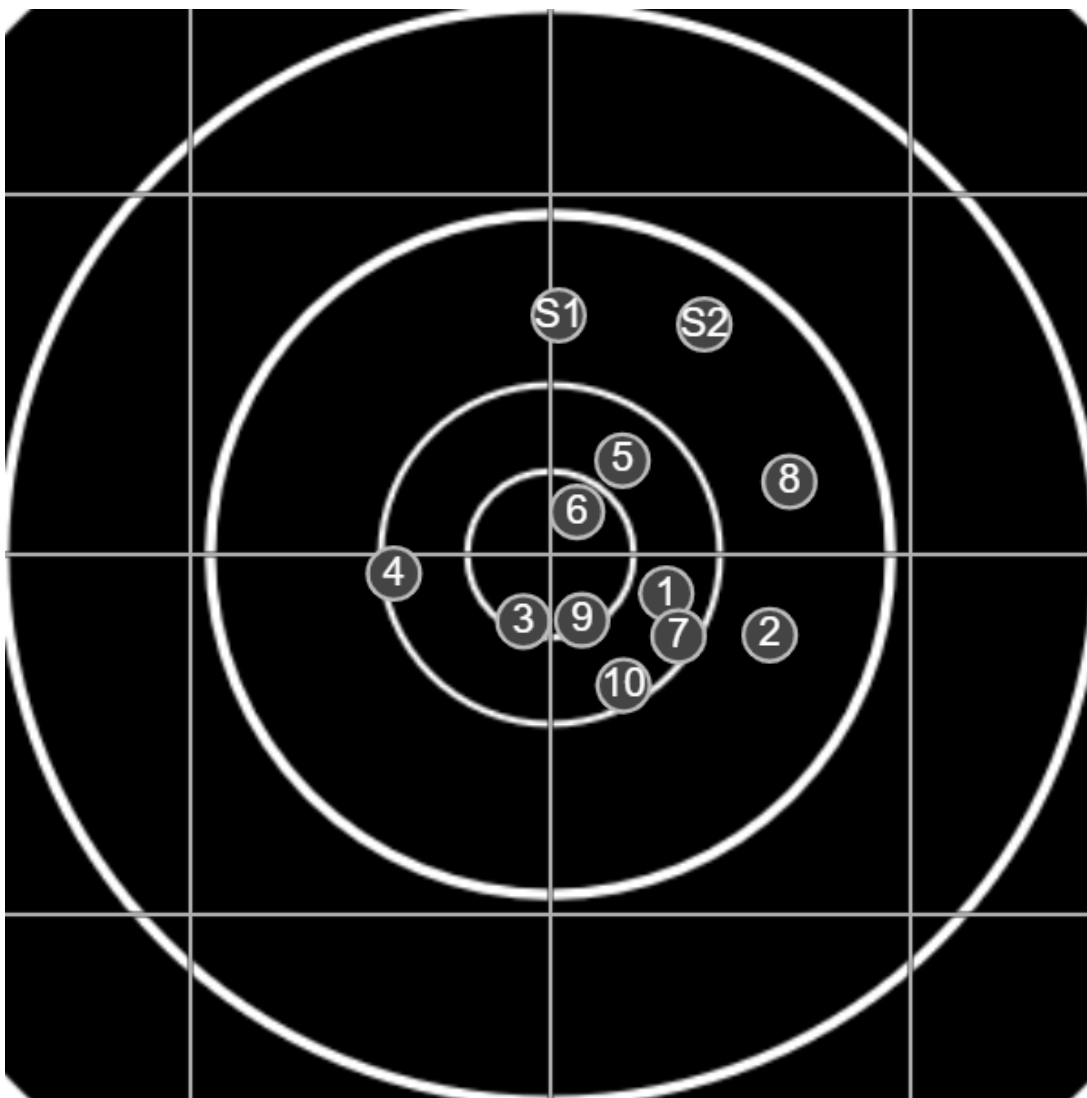

**SILVER
MOUNTAIN
TARGETS**
Made in Canada

true
Sat Aug 06 2022
14:29:55

BRC Club Shoot
T W Wilman Trophy
900yards

BRC T4 [-61]
AU-LR

Group: 299.6 mm
(291.9w x 166.0h)

(F)

Shooter
Geoff Willis [m06]

58.3

FINAL
v: 1468, sd: 6.7

#	fps	score
10	1465	6
9	1464	X
8	1477	5
7	1467	6
6	1468	X
5	1480	6
4	1461	6
3	1467	X
2	1457	5
1	1470	6
S2	1455	(5)
S1	1438	(5)