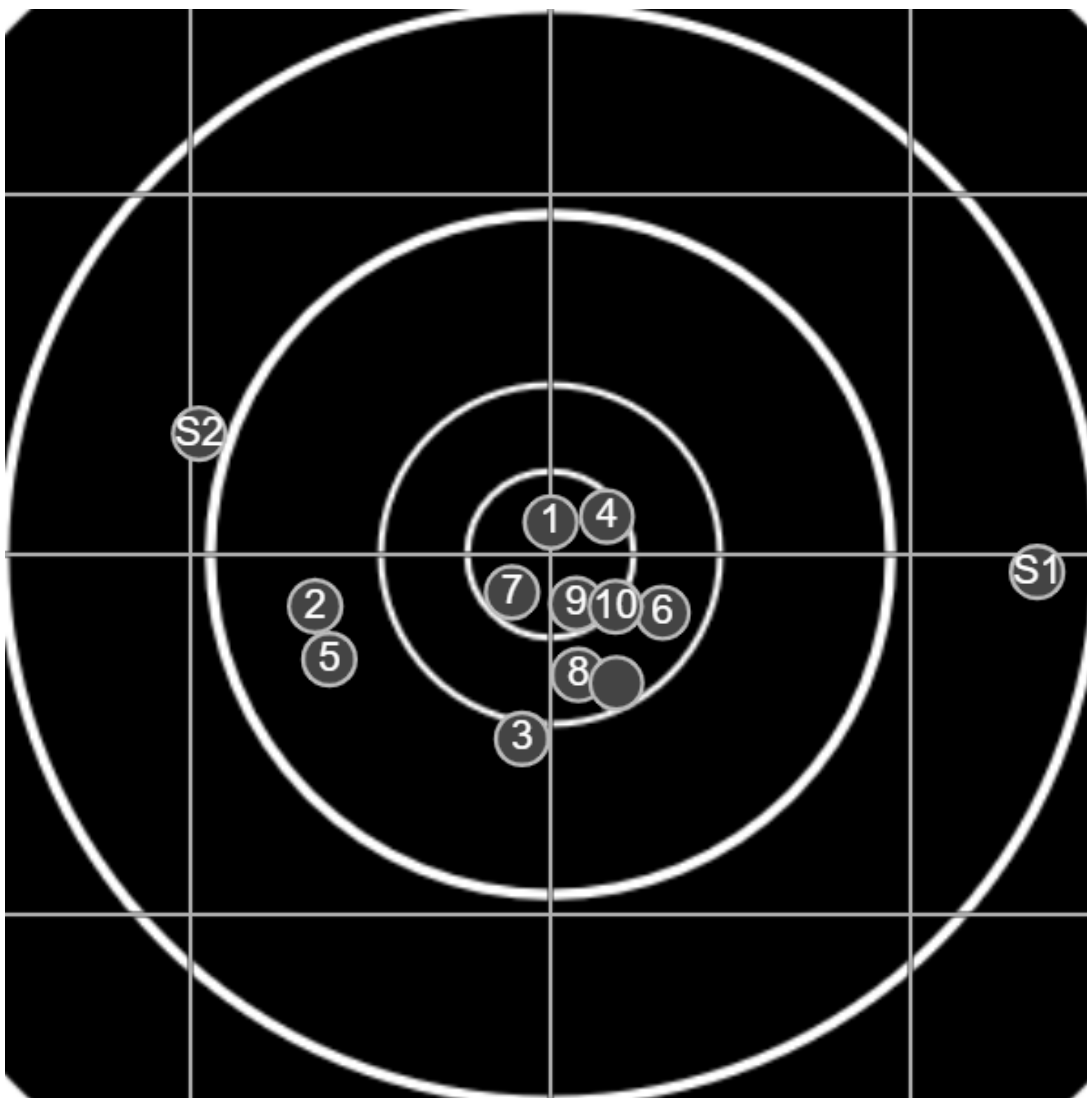

**SILVER
MOUNTAIN
TARGETS**
Made in Canada

true
Sat Aug 06 2022
15:01:53

BRC Club Shoot
T W Wilman Trophy
900yards

BRC T4 [-61]
AU-LR

Group: 256.5 mm
(256.4w x 164.0h)

(F)
Shooter
Geoff Willis [m06]

57.5

FINAL
v: 1462, sd: 8.6