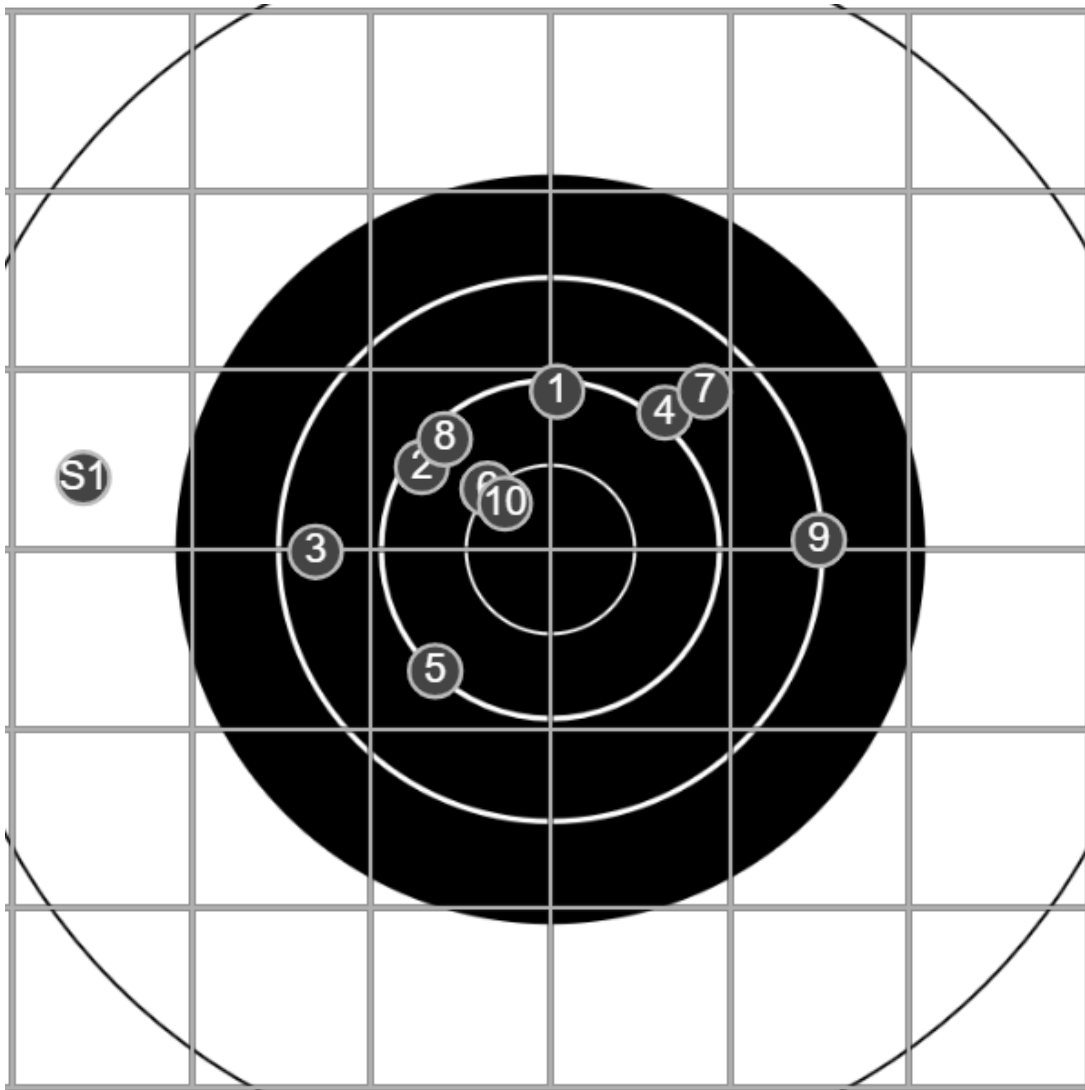

**SILVER
MOUNTAIN
TARGETS**
Made in Canada

true
Sat Aug 06 2022
13:51:32

BRC Club Shoot
T W Wilman Trophy
900yards

BRC T6 [-62]
AU-LR

Group: 747.0 mm
(746.8w x 414.8h)

(Iron)
Shooter
Gordon Shepherd [m02]

46.2

FINAL
v: 1395, sd: 10.8

#	fps	score
10	1391	V
9	1386	4
8	1396	5
7	1393	4
6	1379	V
5	1404	5
4	1382	4
3	1417	4
2	1406	5
1	1394	5
S1	1374	(2)