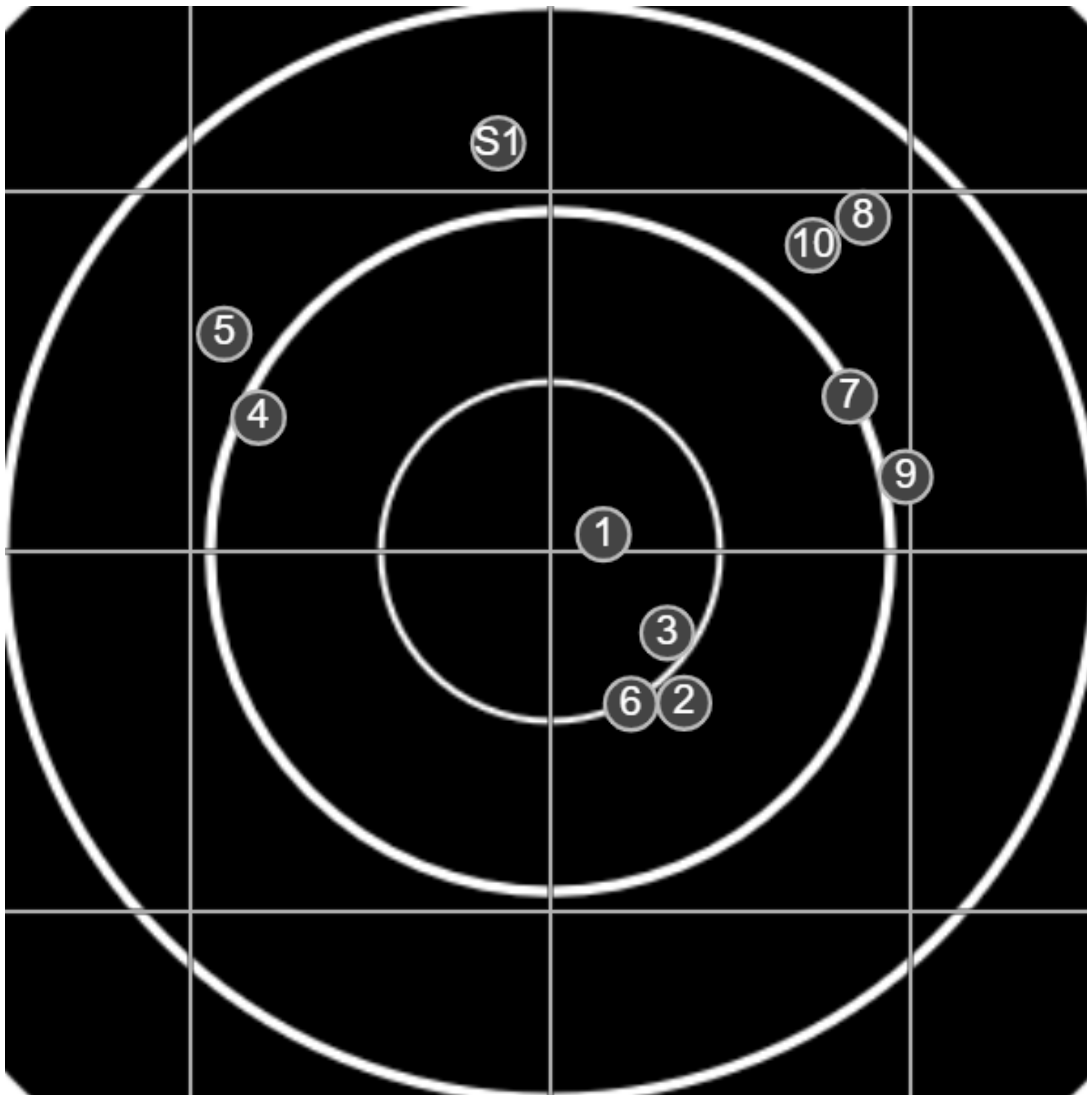

**SILVER  
MOUNTAIN  
TARGETS**  
Made in Canada

true  
Sat Aug 06 2022  
14:01:41

**BRC Club Shoot**  
T W Wilman Trophy  
900yards

**BRC T6 [-62]**  
AU-LR

Group: 513.6 mm  
(502.7w x 358.9h)

(Iron)  
Shooter  
Graeme Bright [m01]

**46.3**

**FINAL**  
v: 1507, sd: 12.2

#	fps	score
10	1520	4
9	1516	4
8	1499	4
7	1495	5
6	1486	V
5	1501	4
4	1502	5
3	1521	V
2	1506	5
1	1526	V
S1	1490	(4)

**SILVER  
MOUNTAIN  
TARGETS**  
Made in Canada

true  
Sat Aug 06 2022  
14:47:05

**BRC Club Shoot**  
T W Wilman Trophy  
900yards

**BRC T6 [-62]**  
AU-LR

Group: 735.7 mm  
(686.5w x 320.1h)

(Iron)  
Shooter  
Graeme Bright [m01]

**47.2**

**FINAL**  
v: 1503, sd: 17.7

#	fps	score
10	1515	4
9	1502	5
8	1487	5
7	1490	V
6	1513	4
5	1522	5
4	1516	V
3	1513	5
2	1460	4
1	1507	5
S1	1496	(3)