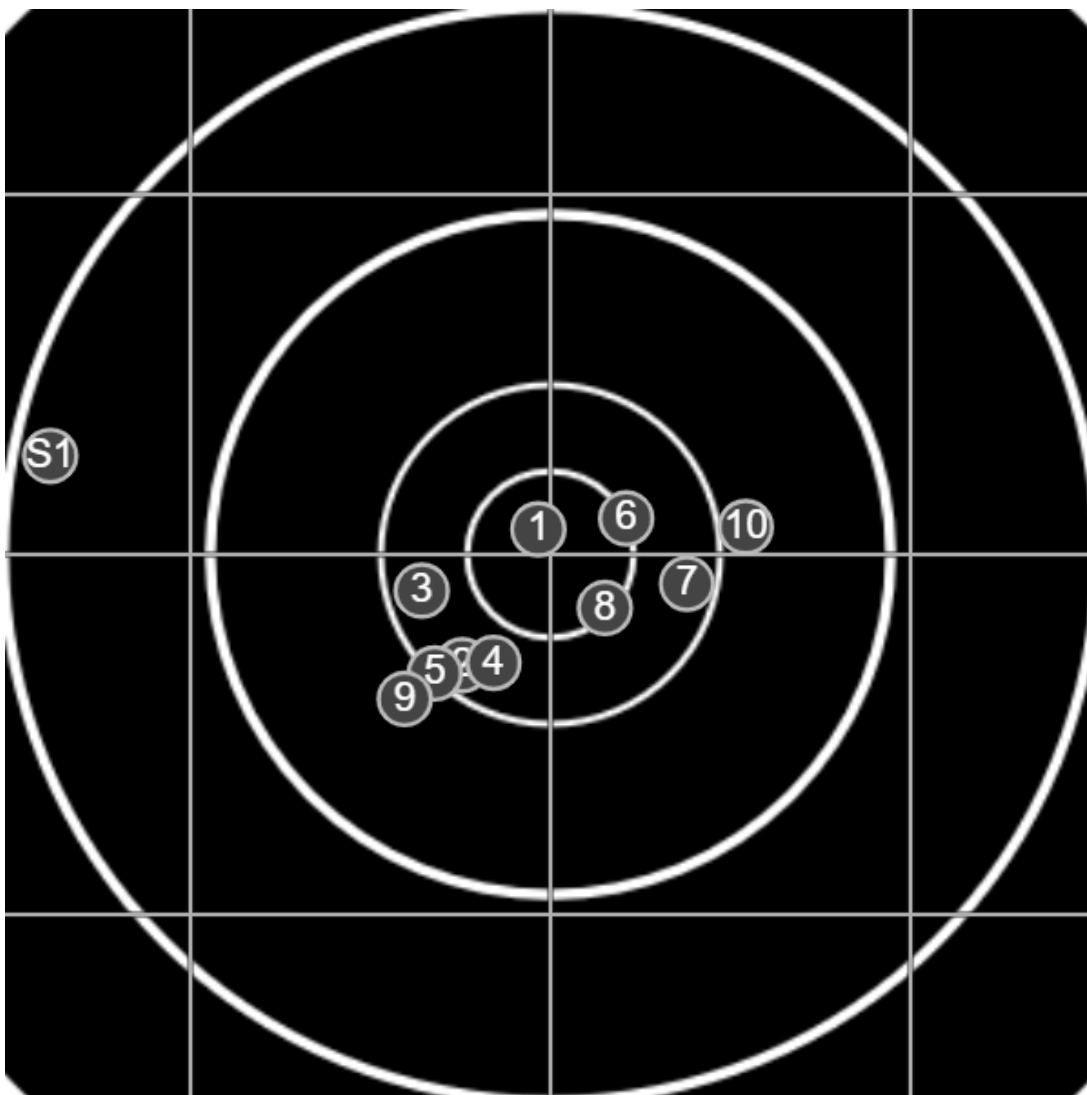

#	fps	score
10	1847	5
9	1854	6
8	1839	5
7	1848	5
6	1847	5
5	1864	6
4	1867	6
3	1851	6
2	1838	6
1	1851	5
S2	1852	(5)
S1	1818	(4)

**SILVER
MOUNTAIN
TARGETS**
Made in Canada

true
Sat Aug 06 2022
14:36:41

BRC Club Shoot
T W Wilman Trophy
900yards

BRC T4 [-61]
AU-LR

Group: 281.8 mm
(251.6w x 133.2h)

(F)
Shooter
Mal Wright [m24]

58.3

FINAL
v: 1861, sd: 5.6

#	fps	score
10	1862	5
9	1871	5
8	1862	X
7	1865	6
6	1865	X
5	1853	6
4	1850	6
3	1861	6
2	1858	6
1	1859	X
S1	1856	(4)