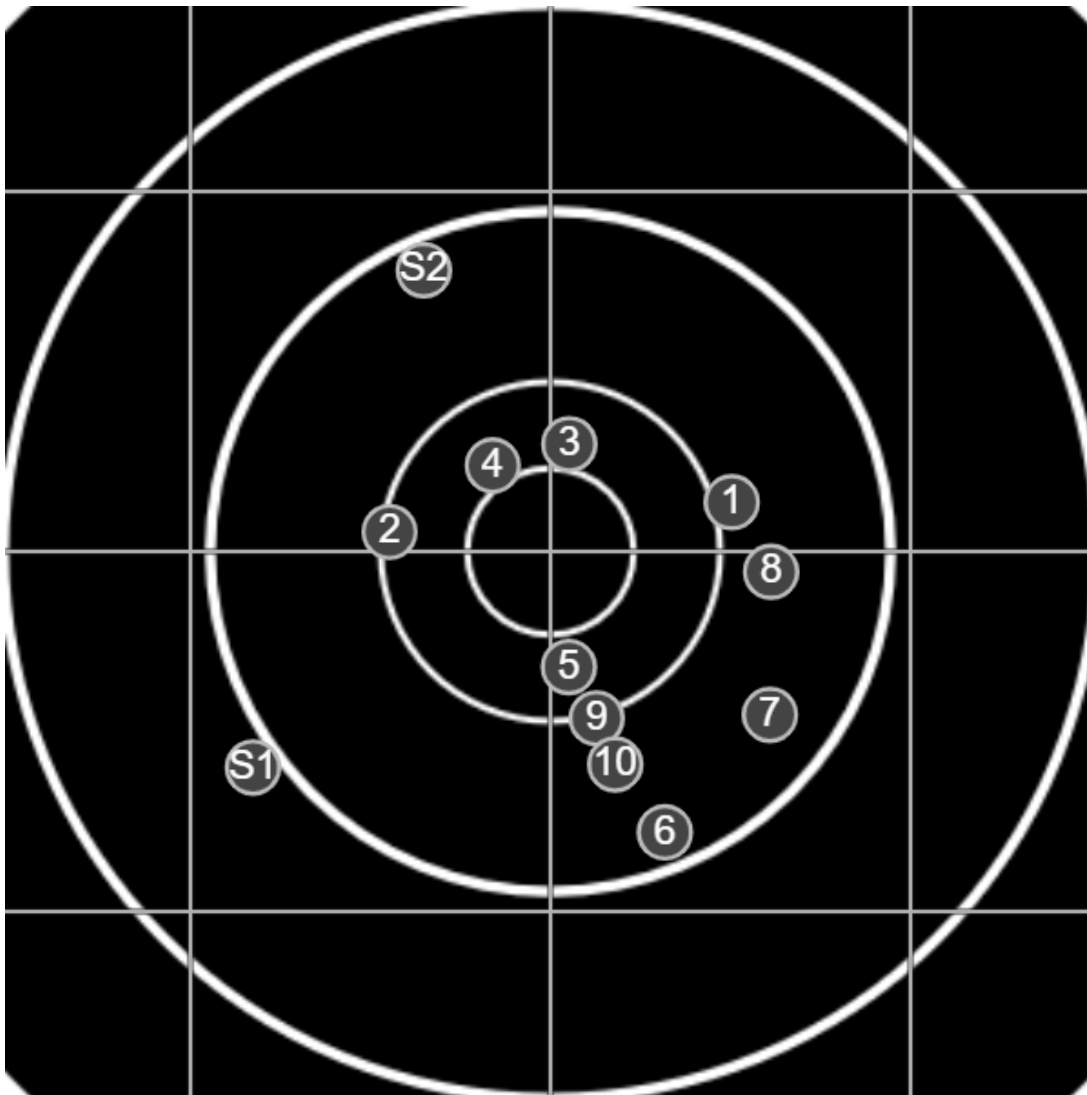

**SILVER
MOUNTAIN
TARGETS**
Made in Canada

true
Sat Aug 06 2022
13:27:29

BRC Club Shoot
T W Wilman Trophy
900yards

BRC T4 [-61]
AU-LR

Group: 311.4 mm
(281.5w x 286.4h)

(F)
Shooter
Mal Wright [m24]

55.0

FINAL
v: 1851, sd: 8.9

#	fps	score
10	1847	5
9	1854	6
8	1839	5
7	1848	5
6	1847	5
5	1864	6
4	1867	6
3	1851	6
2	1838	6
1	1851	5
S2	1852	(5)
S1	1818	(4)

**SILVER
MOUNTAIN
TARGETS**
Made in Canada

true
Sat Aug 06 2022
14:36:41

BRC Club Shoot
T W Wilman Trophy
900yards

BRC T4 [-61]
AU-LR

Group: 281.8 mm
(251.6w x 133.2h)

(F)
Shooter
Mal Wright [m24]

58.3

FINAL
v: 1861, sd: 5.6

#	fps	score
10	1862	5
9	1871	5
8	1862	X
7	1865	6
6	1865	X
5	1853	6
4	1850	6
3	1861	6
2	1858	6
1	1859	X
S1	1856	(4)