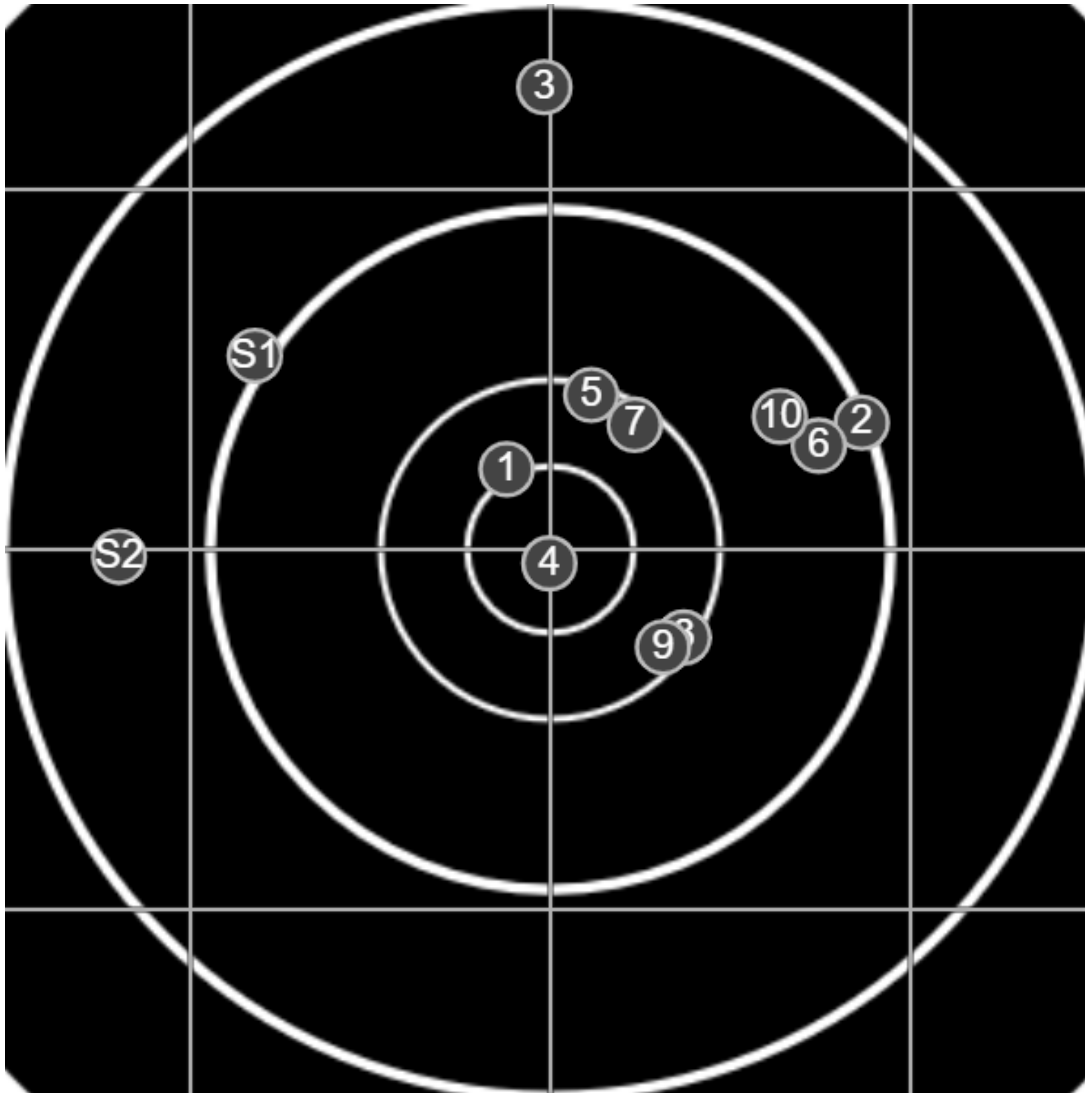

**SILVER
MOUNTAIN
TARGETS**
Made in Canada

true
Sat Aug 06 2022
13:31:43

BRC Club Shoot
T W Wilman Trophy
900yards

BRC T6 [-62]
AU-LR

Group: 422.4 mm
(261.9w x 413.2h)

(F)
Shooter
Nick Webster [m12]

55.2

FINAL
v: 1395, sd: 14.8

BRC T6 [-62]
AU-LR

Group: 480.2 mm
(414.9w x 420.7h)

(F)

Shooter
Nick Webster [m12]

51.1

FINAL
v: 1393, sd: 13.4

#	fps	score
10	1368	4
9	1376	4
8	1402	6
7	1403	4
6	1385	5
5	1406	X
4	1411	6
3	1403	5
2	1391	6
1	1385	5
S2	1394	(4)
S1	1401	(3)

**SILVER
MOUNTAIN
TARGETS**
Made in Canada

true
Sat Aug 06 2022
15:04:55

BRC Club Shoot
T W Wilman Trophy
900yards

**BRC T6 [-62]
AU-LR**

Group: 701.4 mm
(700.9w x 385.9h)

(F)
Shooter
Nick Webster [m12]

49.1