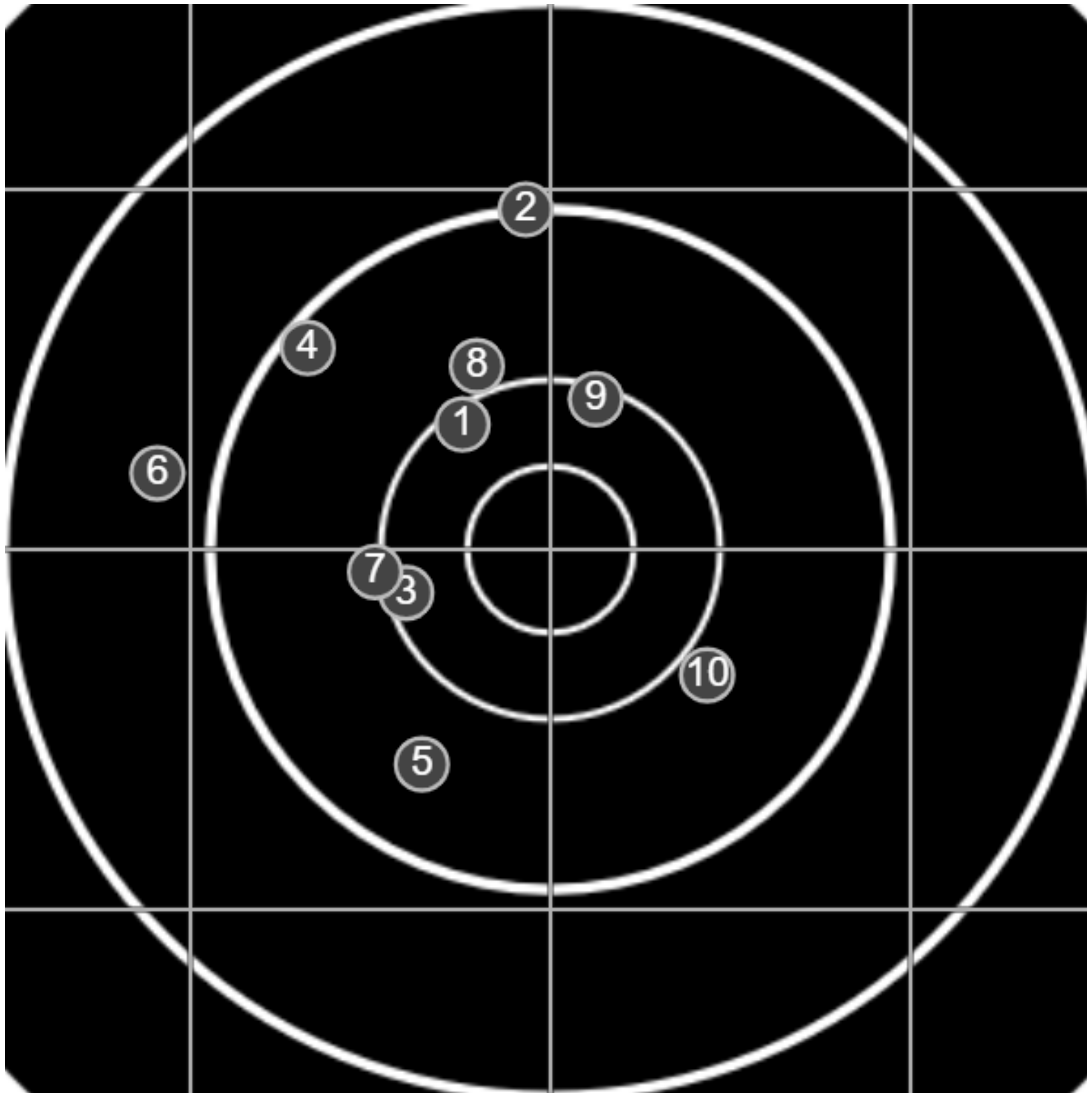

**SILVER
MOUNTAIN
TARGETS**
Made in Canada

true
Sat Aug 06 2022
13:23:58

BRC Club Shoot
T W Wilman Trophy
900yards

BRC T6 [-62]
AU-LR

Group: 432.2 mm
(405.7w x 409.3h)

(F)
Shooter
Phil Mahon [m11]

53.0

FINAL
v: 1427, sd: 15.7

BRC T6 [-62]
AU-LR

Group: 454.5 mm
(263.2w x 421.6h)

(F)

Shooter
Phil Mahon [m11]

54.2

FINAL
v: 1442, sd: 19.1

#	fps	score
	1493	6
10	1475	4
9	1420	5
8	1434	6
7	1442	6
6	1444	X
5	1409	5
4	1452	X
3	1440	6
2	1437	5
1	1470	5
S2	1448	(5)
S1	1445	(3)