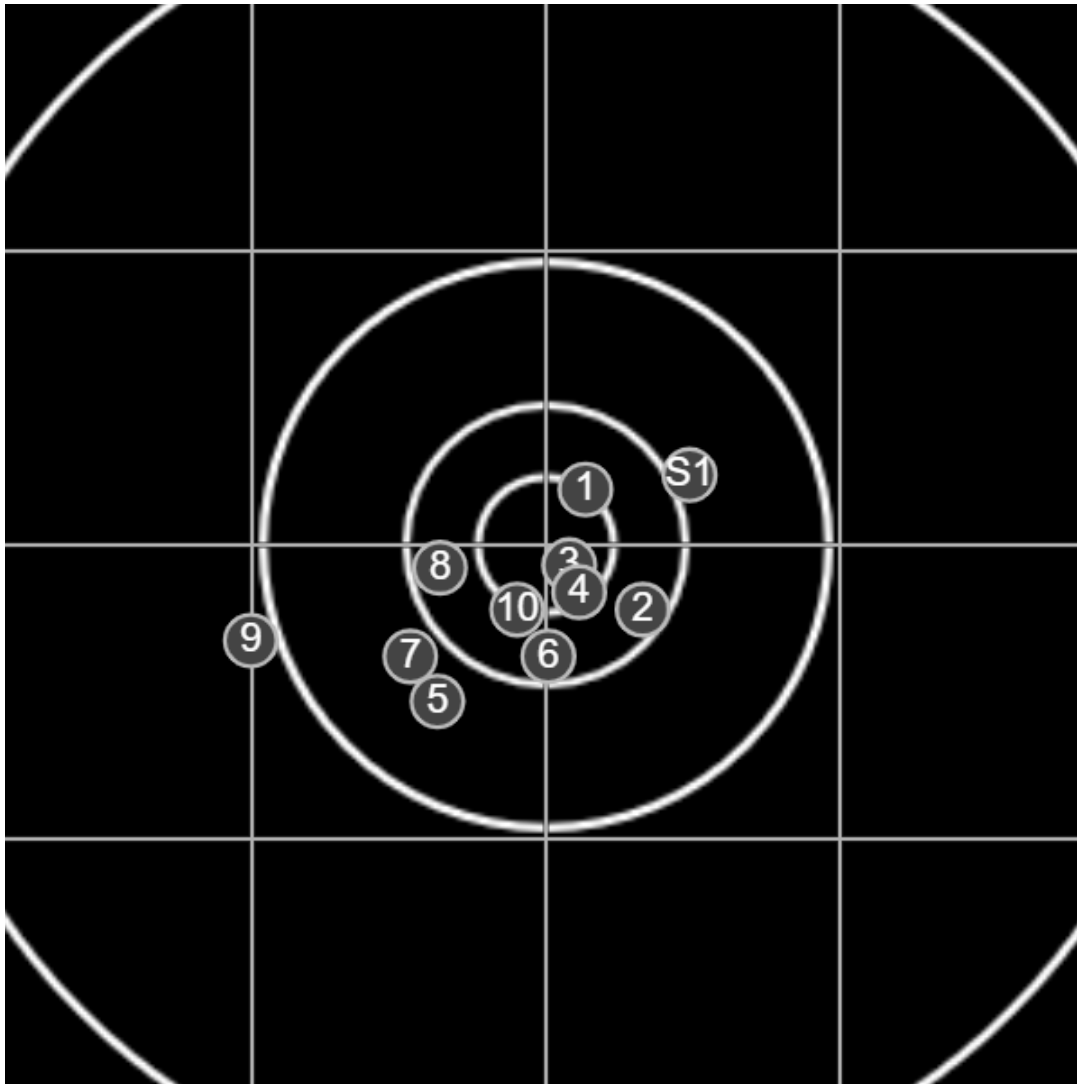

**BRC Club Shoot**  
Gilmour Cup  
500yards

**BRC T4 [-56]**  
AU-500y

Group: 177.9 mm  
(177.4w x 95.9h)

(F)

**Shooter**  
Colin Howell [m10]

**56.4**

**FINAL**  
v: 1940, sd: 19.1

#	fps	score
10	1944	X
9	1942	4
8	1966	6
7	1898	5
6	1938	6
5	1918	5
4	1947	X
3	1959	X
2	1933	6
1	1956	X
S1	1960	(5)