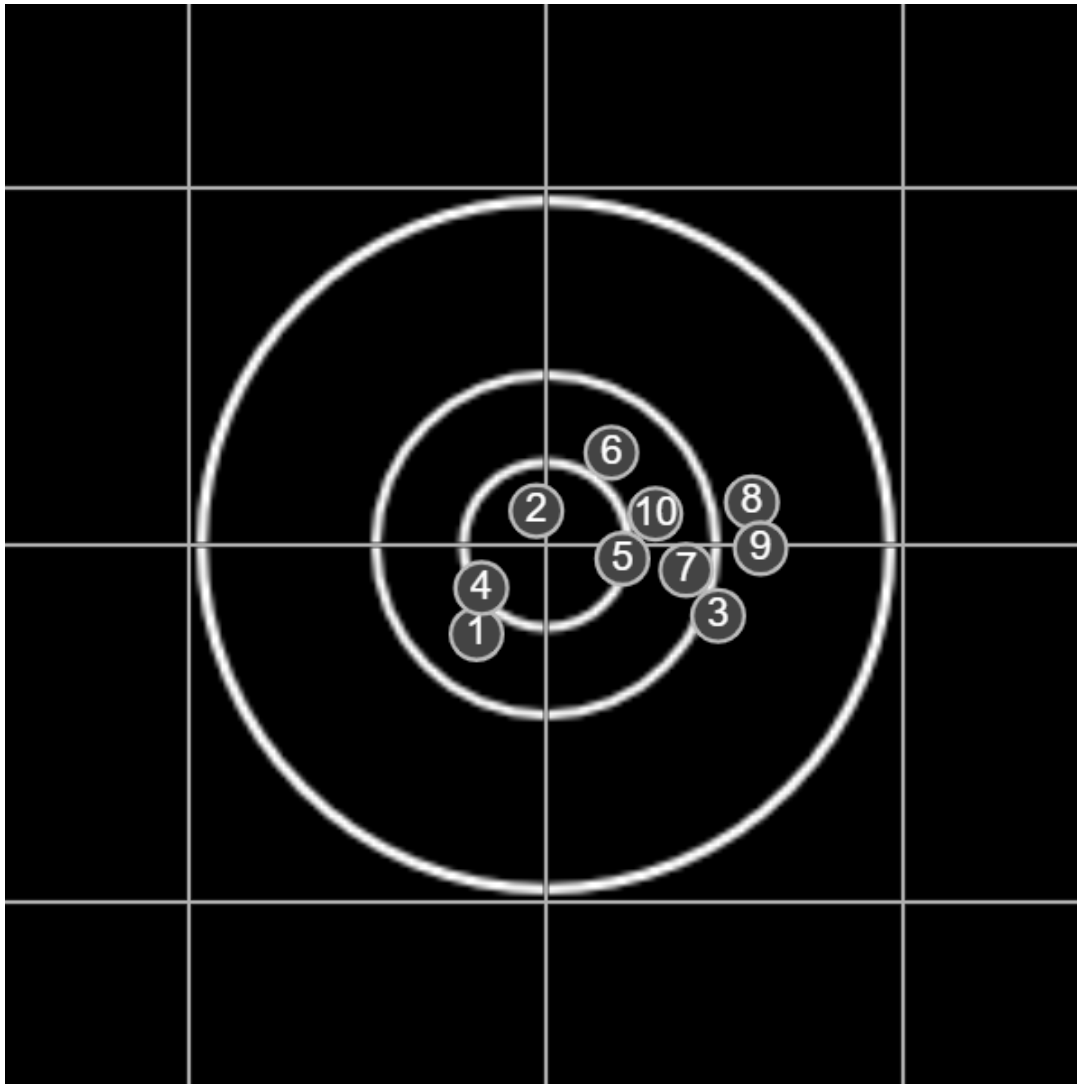

**SILVER  
MOUNTAIN  
TARGETS**  
Made in Canada

true  
Sat Aug 20 2022  
13:27:06

**BRC Club Shoot**  
Gilmour Cup  
500yards

**BRC T4 [-56]**  
AU-500y

Group: 113.5 mm  
(105.6w x 67.5h)

(F)

**Shooter**  
Colin Howell [m10]

**57.3**

**FINAL**  
v: 1943, sd: 10.8

#	fps	score
10	1943	6
9	1937	5
8	1948	5
7	1940	6
6	1959	6
5	1951	X
4	1939	X
3	1939	5
2	1953	X
1	1918	6
S1	1920	(3)

**SILVER  
MOUNTAIN  
TARGETS**  
Made in Canada

true  
Sat Aug 20 2022  
14:19:10

**BRC Club Shoot**  
Gilmour Cup  
500yards

**BRC T4 [-56]**  
AU-500y

Group: 177.9 mm  
(177.4w x 95.9h)

(F)

**Shooter**  
Colin Howell [m10]

**56.4**

**FINAL**  
v: 1940, sd: 19.1

#	fps	score
10	1944	X
9	1942	4
8	1966	6
7	1898	5
6	1938	6
5	1918	5
4	1947	X
3	1959	X
2	1933	6
1	1956	X
S1	1960	(5)