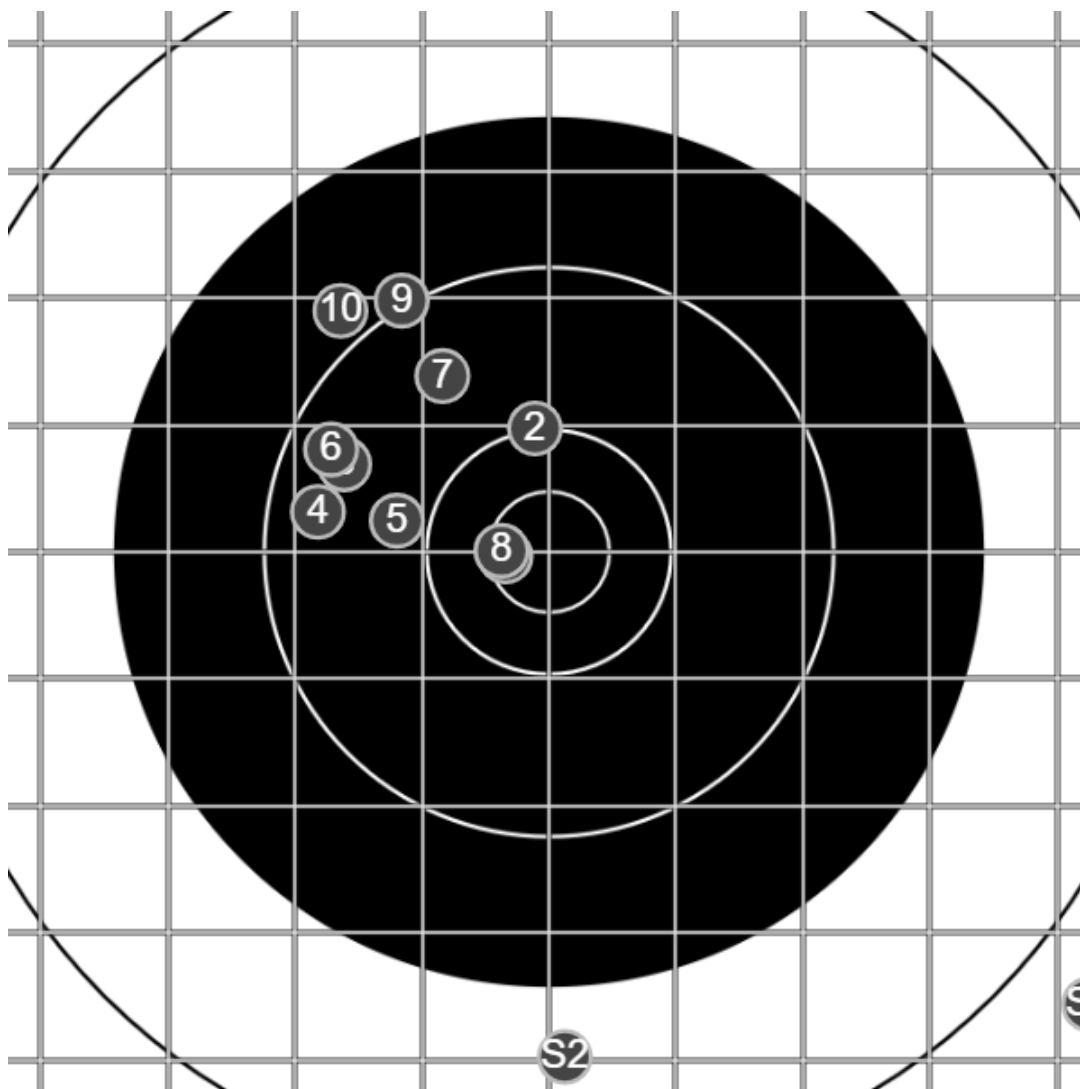

**SILVER
MOUNTAIN
TARGETS**
Made in Canada

true
Sat Aug 20 2022
14:57:25

BRC Club Shoot
Gilmour Cup
500yards

BRC T6 [-55]
AU-500y

Group: 309.7 mm
(227.2w x 267.8h)

(Iron)
Shooter
Dennis Lavelle [m04]

41.2

FINAL
v: 1894, sd: 8.9

#	fps	score
10	1906	3
9	1909	3
8	1882	V
7	1884	4
6	1890	4
5	1894	4
4	1904	4
3	1896	4
2	1891	5
1	1885	V
S2	1894	(2)
S1	1871	(1)