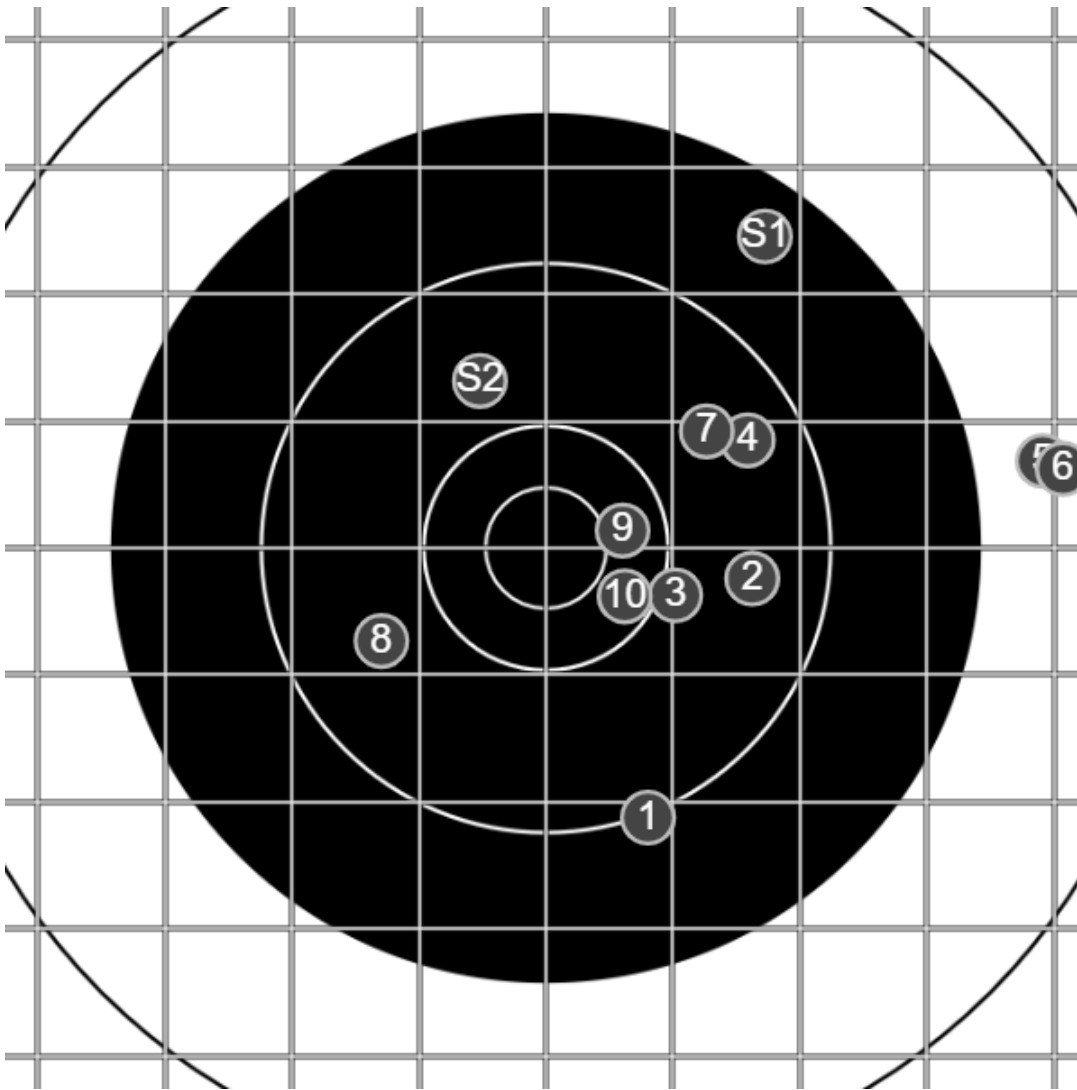

**SILVER  
MOUNTAIN  
TARGETS**  
Made in Canada

true  
Sat Aug 20 2022  
13:55:34

**BRC Club Shoot**  
Gilmour Cup  
500yards

**BRC T6 [-55]**  
AU-500y

Group: 735.8 mm  
(713.5w x 404.3h)

(Iron)  
**Shooter**  
Dennis Lavelle [m04]

**38.0**

**FINAL**  
v: 1878, sd: 11.6

| #  | fps  | score |
|----|------|-------|
| 10 | 1893 | 5     |
| 9  | 1885 | 5     |
| 8  | 1882 | 4     |
| 7  | 1877 | 4     |
| 6  | 1858 | 2     |
| 5  | 1874 | 2     |
| 4  | 1888 | 4     |
| 3  | 1865 | 4     |
| 2  | 1892 | 4     |
| 1  | 1866 | 4     |
| S2 | 1883 | (4)   |
| S1 | 1879 | (3)   |

**41.2**

**FINAL**  
v: 1894, sd: 8.9

| #  | fps  | score |
|----|------|-------|
| 10 | 1906 | 3     |
| 9  | 1909 | 3     |
| 8  | 1882 | V     |
| 7  | 1884 | 4     |
| 6  | 1890 | 4     |
| 5  | 1894 | 4     |
| 4  | 1904 | 4     |
| 3  | 1896 | 4     |
| 2  | 1891 | 5     |
| 1  | 1885 | V     |
| S2 | 1894 | (2)   |
| S1 | 1871 | (1)   |