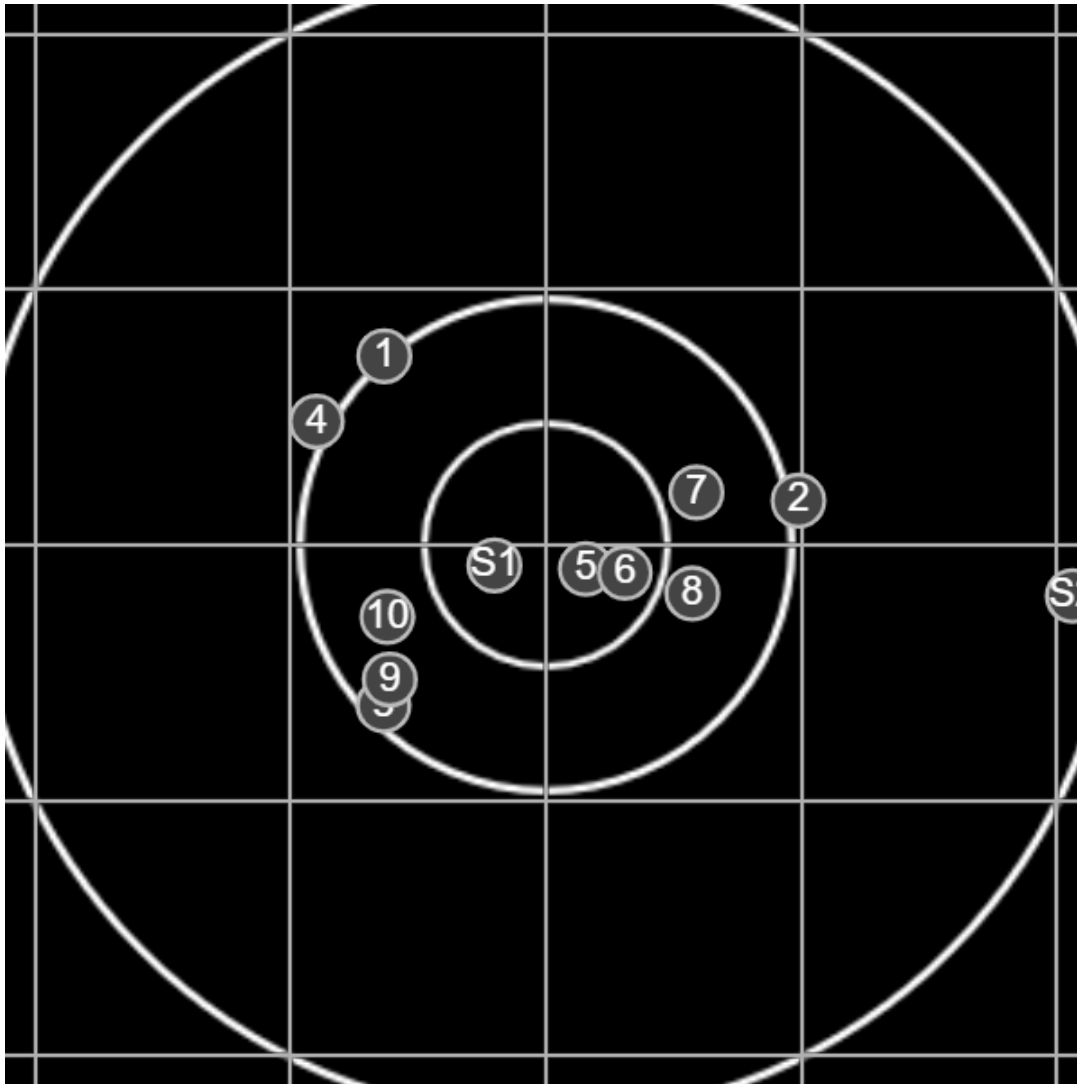

**SILVER
MOUNTAIN
TARGETS**
Made in Canada

true
Sat Aug 20 2022
13:18:54

BRC Club Shoot
Gilmour Cup
500yards

BRC T6 [-55]
AU-500y

Group: 327.0 mm
(315.7w x 290.1h)

(Iron)
Shooter
Gordon Shepherd [m02]

46.1

FINAL
v: 1984, sd: 14.2

#	fps	score
10	1968	5
9	1980	4
8	1981	4
7	1976	4
6	1961	5
5	1982	5
4	1995	5
3	1985	4
2	2008	V
1	2005	5
S2	1976	(4)
S1	1942	(5)

**SILVER
MOUNTAIN
TARGETS**
Made in Canada

true
Sat Aug 20 2022
14:22:51

BRC Club Shoot
Gilmour Cup
500yards

BRC T6 [-55]
AU-500y

Group: 254.2 mm
(250.8w x 181.8h)

(Iron)
Shooter
Gordon Shepherd [m02]

49.2

FINAL
v: 1988, sd: 9.6

#	fps	score
10	1994	5
9	1979	5
8	1989	5
7	1991	5
6	1988	V
5	1980	V
4	1989	4
3	1994	5
2	1969	5
1	2006	5
S2	2004	(4)
S1	1992	(V)