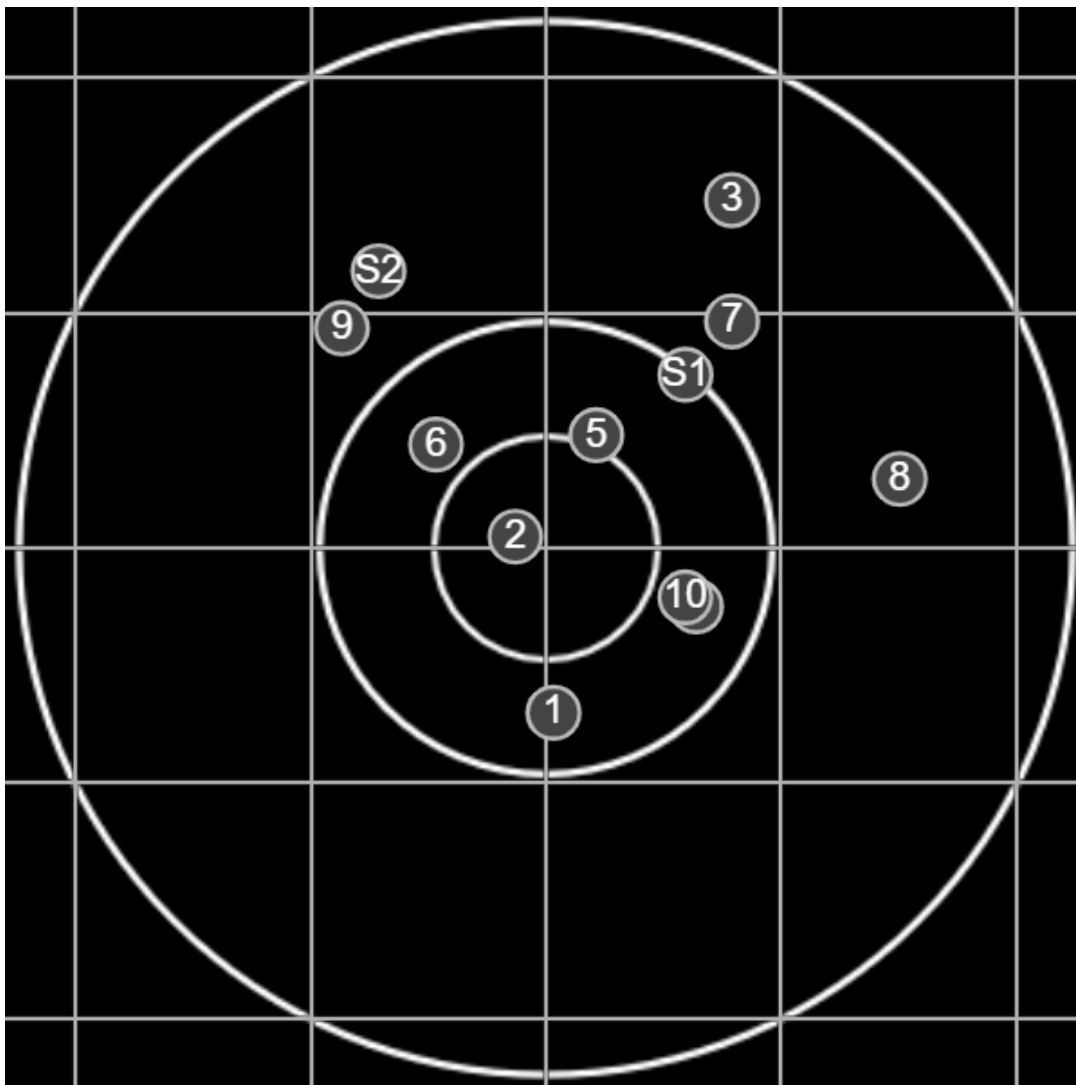

**SILVER
MOUNTAIN
TARGETS**
Made in Canada

true
Sat Aug 20 2022
13:18:54

BRC Club Shoot
Gilmour Cup
500yards

BRC T6 [-55]
AU-500y

Group: 327.0 mm
(315.7w x 290.1h)

(Iron)
Shooter
Gordon Shepherd [m02]

46.1

FINAL
v: 1984, sd: 14.2

#	fps	score
10	1968	5
9	1980	4
8	1981	4
7	1976	4
6	1961	5
5	1982	5
4	1995	5
3	1985	4
2	2008	V
1	2005	5
S2	1976	(4)
S1	1942	(5)

**SILVER
MOUNTAIN
TARGETS**
Made in Canada

true
Sat Aug 20 2022
14:22:51

BRC Club Shoot
Gilmour Cup
500yards

BRC T6 [-55]
AU-500y

Group: 254.2 mm
(250.8w x 181.8h)

(Iron)
Shooter
Gordon Shepherd [m02]

49.2

FINAL
v: 1988, sd: 9.6

#	fps	score
10	1994	5
9	1979	5
8	1989	5
7	1991	5
6	1988	V
5	1980	V
4	1989	4
3	1994	5
2	1969	5
1	2006	5
S2	2004	(4)
S1	1992	(V)