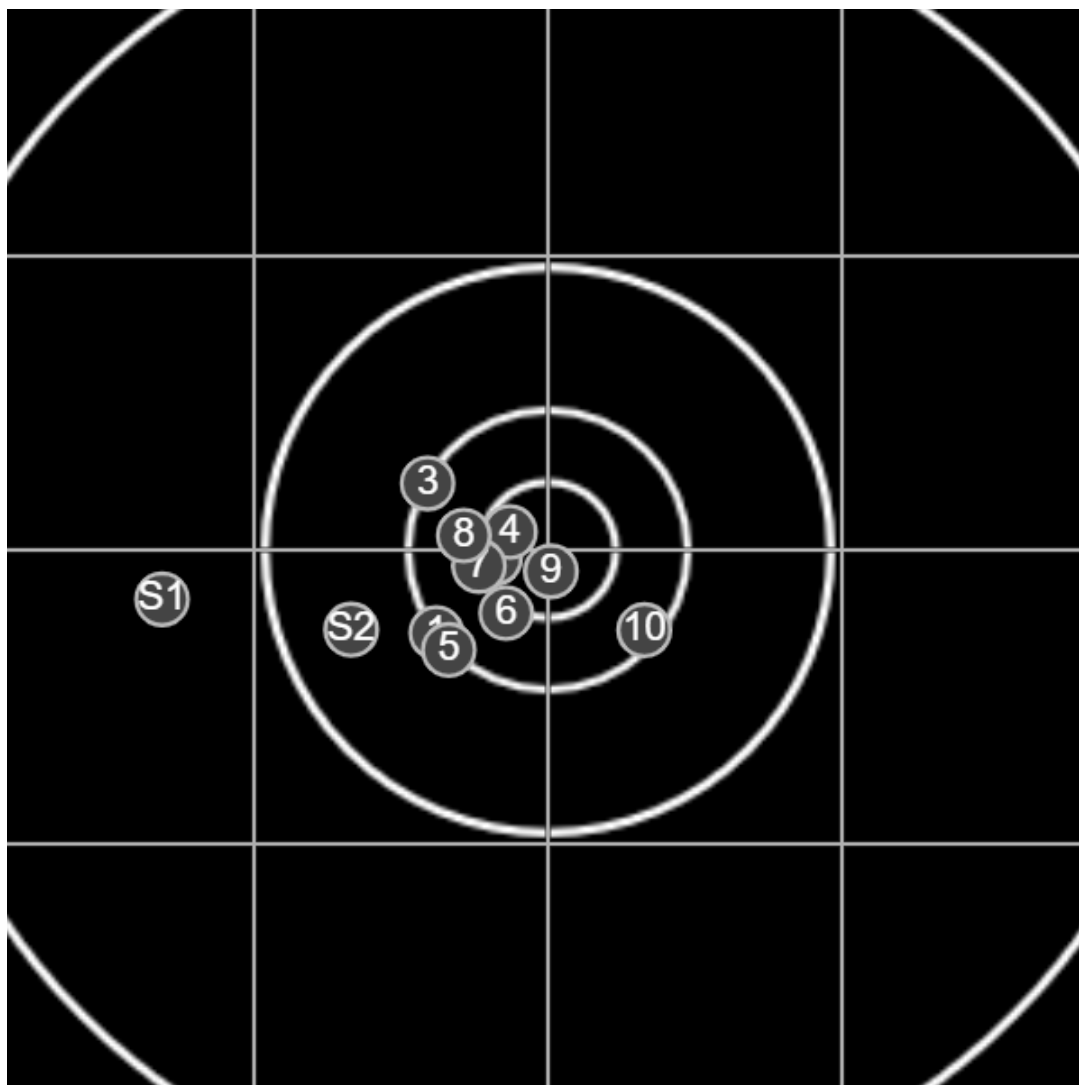

true
Sat Aug 20 2022
14:39:10

BRC Club Shoot
Gilmour Cup
500yards

BRC T4 [-56]
AU-500y

Group: 118.4 mm
(98.1w x 75.4h)

(F)

Shooter
Mal Wright [m24]

60.5

FINAL
v: 2046, sd: 16.7