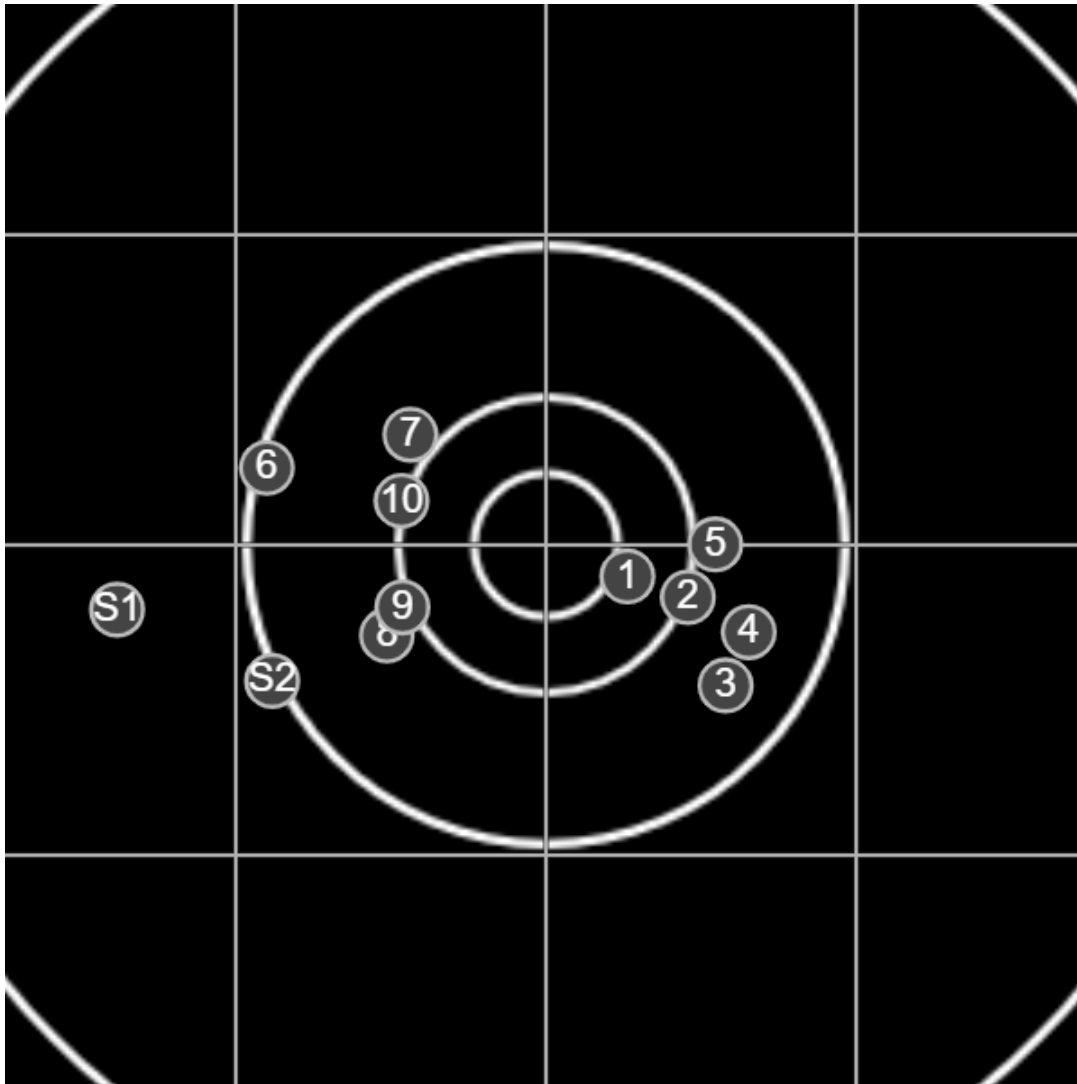

**SILVER
MOUNTAIN
TARGETS**
Made in Canada

true
Sat Aug 20 2022
13:44:41

BRC Club Shoot
Gilmour Cup
500yards

BRC T4 [-56]
AU-500y

Group: 217.8 mm
(206.2w x 107.3h)

(F)

Shooter
Mal Wright [m24]

54.0

FINAL
v: 2030, sd: 10.1

#	fps	score
10	2040	6
9	2036	6
8	2008	5
7	2038	5
6	2034	5
5	2035	5
4	2030	5
3	2018	5
2	2024	6
1	2040	6
S2	2013	(5)
S1	2076	(4)
C1	1478	.*

**SILVER
MOUNTAIN
TARGETS**
Made in Canada

true
Sat Aug 20 2022
14:39:10

BRC Club Shoot
Gilmour Cup
500yards

BRC T4 [-56]
AU-500y

Group: 118.4 mm
(98.1w x 75.4h)

(F)

Shooter
Mal Wright [m24]

60.5

FINAL
v: 2046, sd: 16.7