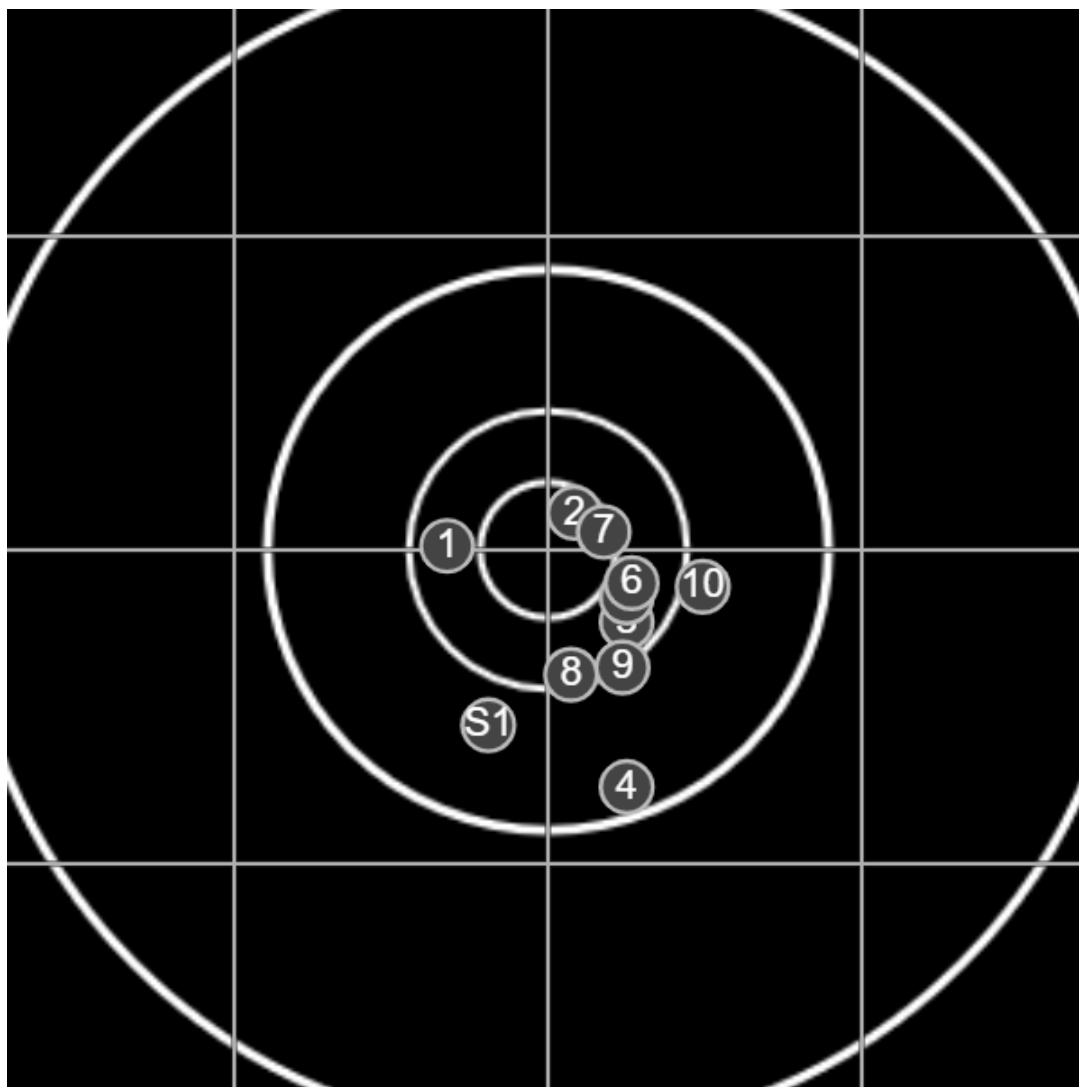

**SILVER  
MOUNTAIN  
TARGETS**  
Made in Canada

true  
Sat Aug 27 2022  
13:50:57

**BRC Club Shoot**  
Gilmour Cup  
600yards

**BRC T4 [-55]**  
AU-600y

Group: 152.9 mm  
(130.0w x 139.4h)

(F)

**Shooter**  
Colin Howell [m10]

**58.2**

**FINAL**  
v: 1787, sd: 26.9

#	fps	score
10	1788	5
9	1790	6
8	1786	6
7	1804	X
6	1802	6
5	1806	6
4	1709	5
3	1794	6
2	1799	X
1	1793	6
S1	1785	(5)

**SILVER  
MOUNTAIN  
TARGETS**  
Made in Canada

true  
Sat Aug 27 2022  
14:41:14

**BRC Club Shoot**  
Gilmour Cup  
600yards

**BRC T4 [-55]**  
AU-600y

Group: 126.3 mm  
(122.3w x 87.0h)

(F)

**Shooter**  
Colin Howell [m10]

**60.4**

**FINAL**  
v: 1817, sd: 9.7

#	fps	score
10	1815	6
9	1819	6
8	1806	X
7	1818	X
6	1829	X
5	1814	6
4	1813	6
3	1816	6
2	1804	6
1	1839	X
S1	1812	(5)