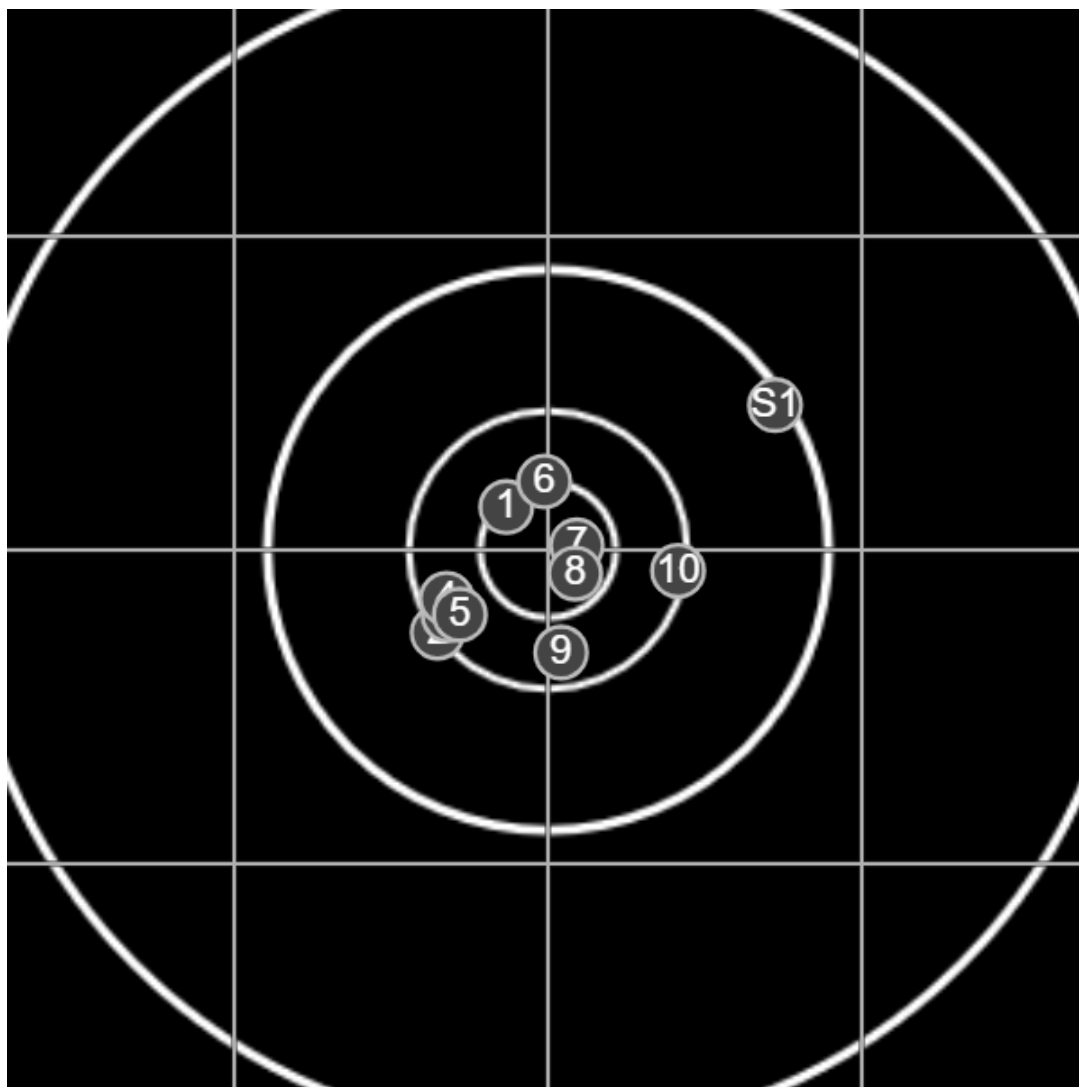

**SILVER  
MOUNTAIN  
TARGETS**  
Made in Canada

true  
Sat Aug 27 2022  
13:50:57

**BRC Club Shoot**  
Gilmour Cup  
600yards

**BRC T4 [-55]**  
AU-600y

Group: 152.9 mm  
(130.0w x 139.4h)

(F)

**Shooter**  
Colin Howell [m10]

**BRC Club Shoot**  
Gilmour Cup  
600yards

**BRC T4 [-55]**  
AU-600y

Group: 126.3 mm  
(122.3w x 87.0h)

(F)

**Shooter**  
Colin Howell [m10]

**60.4**

**FINAL**  
v: 1817, sd: 9.7

#	fps	score
10	1815	6
9	1819	6
8	1806	X
7	1818	X
6	1829	X
5	1814	6
4	1813	6
3	1816	6
2	1804	6
1	1839	X
S1	1812	(5)