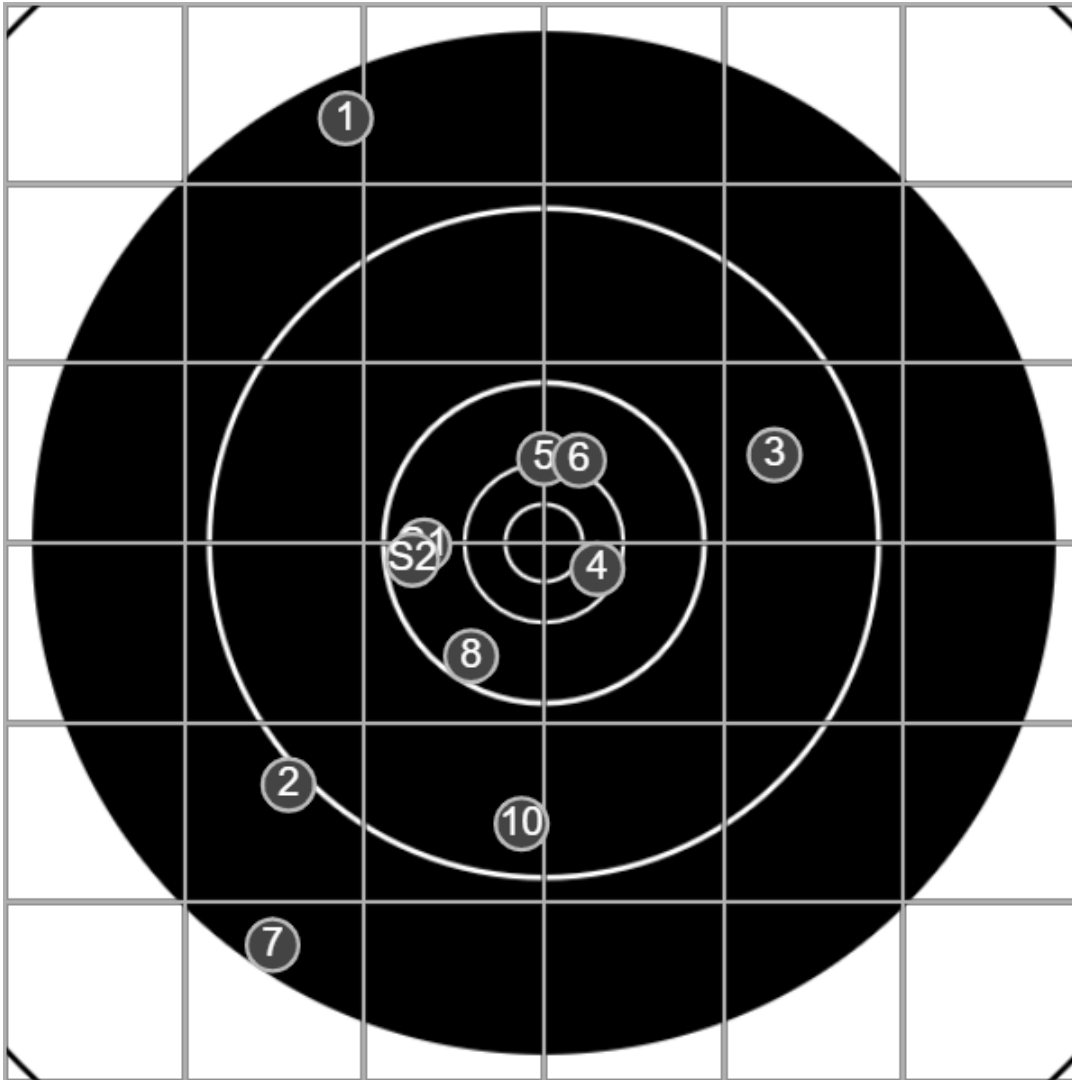

**SILVER
MOUNTAIN
TARGETS**
Made in Canada

true
Sat Aug 27 2022
13:41:46

BRC Club Shoot
Gilmour Cup
600yards

BRC T6 [-57]
AU-600y

Group: 1034.8 mm
(476.4w x 1030.5h)

(F)

Shooter
David Butler [m20]

40.0

FINAL
v: 1775, sd: 8.0

#	fps	score
10	1769	4
9	1777	1
8	1780	5
7	1767	3
6	1769	5
5	1770	6
4	1772	6
3	1771	4
2	1795	3
	1786	1
1	1780	3
S2	1781	(5)*
S1	1760	(5)*
	1774	(1)*