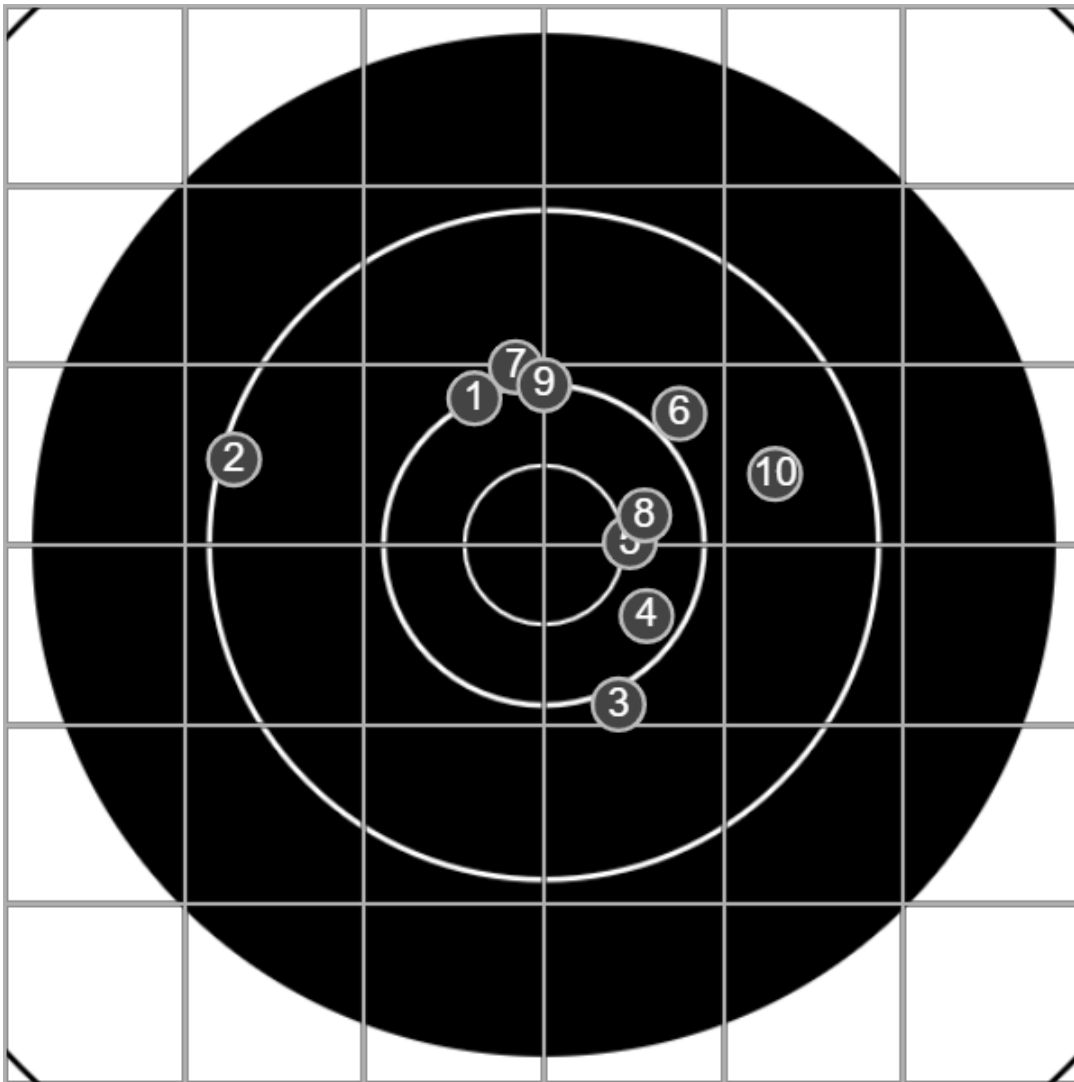

**SILVER
MOUNTAIN
TARGETS**
Made in Canada

true
Sat Aug 27 2022
14:02:46

BRC Club Shoot
Gilmour Cup
600yards

BRC T4 [-55]
AU-600y

Group: 481.4 mm
(481.2w x 300.1h)

(Iron)
Shooter
Dennis Lavelle [m04]

45.0

FINAL
v: 1771, sd: 16.1

#	fps	score
10	1736	4
9	1752	5
8	1769	5
7	1777	4
6	1776	4
5	1774	5
4	1782	5
3	1769	4
2	1797	4
1	1781	5
S1	1761	(2)