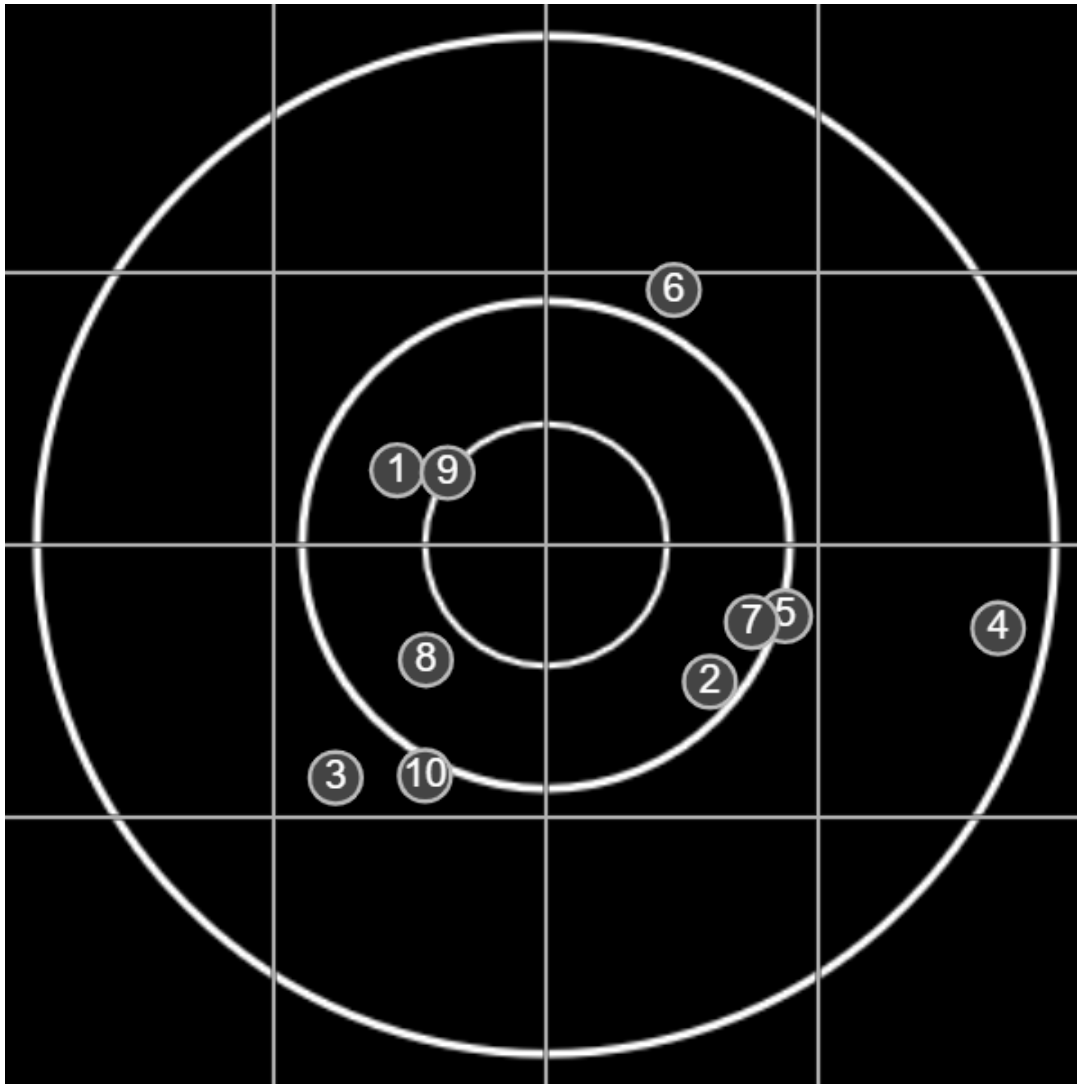

**SILVER  
MOUNTAIN  
TARGETS**  
Made in Canada

true  
Sat Aug 27 2022  
14:02:46

**BRC Club Shoot**  
Gilmour Cup  
600yards

**BRC T4 [-55]**  
AU-600y

Group: 481.4 mm  
(481.2w x 300.1h)

(Iron)  
**Shooter**  
Dennis Lavelle [m04]

**BRC Club Shoot**  
Gilmour Cup  
600yards

**BRC T4 [-55]**  
AU-600y

Group: 397.2 mm  
(387.4w x 285.3h)

(Iron)  
**Shooter**  
Dennis Lavelle [m04]

**46.1**

**FINAL**  
v: 1787, sd: 12.0

#	fps	score
10	1806	4
9	1781	V
8	1782	5
7	1783	5
6	1798	4
5	1781	5
4	1798	4
3	1798	4
2	1775	5
1	1765	5