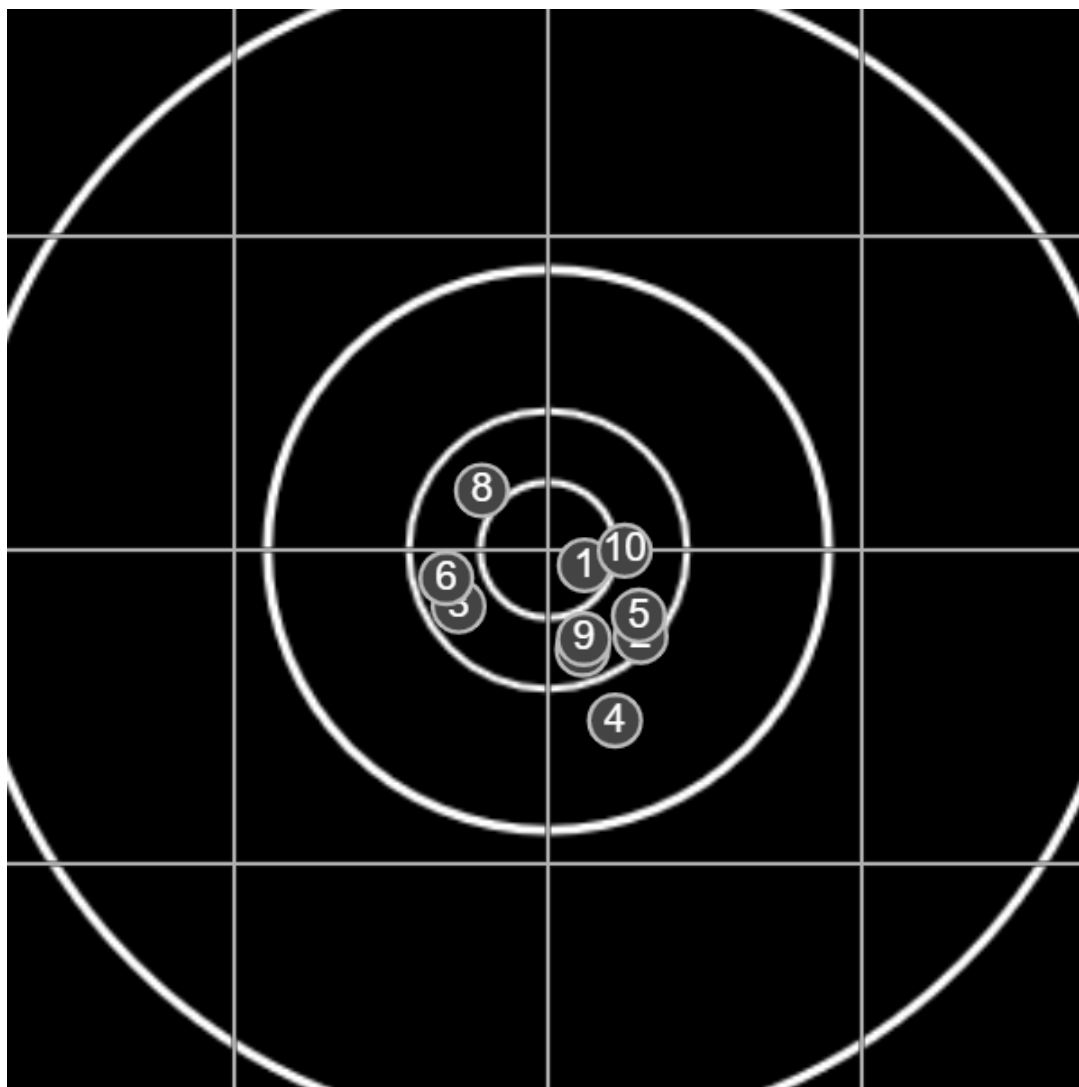

**SILVER
MOUNTAIN
TARGETS**
Made in Canada

true
Sat Aug 27 2022
13:45:28

BRC Club Shoot
Gilmour Cup
600yards

BRC T4 [-55]
AU-600y

Group: 210.6 mm
(178.7w x 168.3h)

(F)

Shooter
Mal Wright [m24]

55.3

BRC Club Shoot
Gilmour Cup
600yards

BRC T4 [-55]
AU-600y

Group: 135.2 mm
(98.8w x 117.0h)

(F)

Shooter
Mal Wright [m24]

59.2

FINAL
v: 2249, sd: 13.2

#	fps	score
10	2245	X
9	2234	6
8	2249	6
7	2231	6
6	2250	6
5	2251	6
4	2238	5
3	2248	6
2	2277	6
1	2266	X