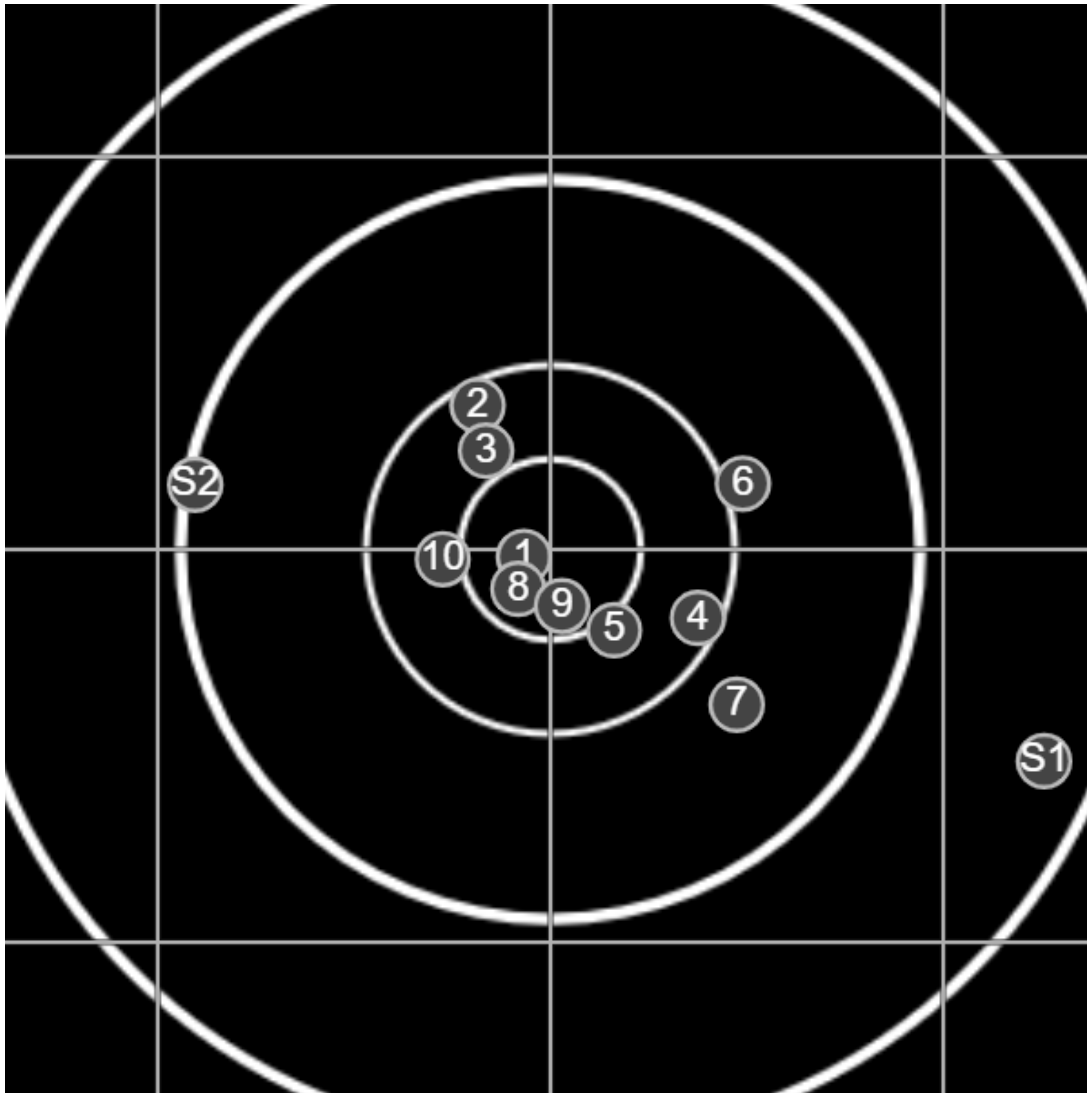

**SILVER  
MOUNTAIN  
TARGETS**  
Made in Canada

true  
Sat Dec 03 2022  
4:23:10 pm

**BRC Club Shoot**  
Captains Trophy  
800yards

**BRC T4 [-65]**  
AU-LR

Group: 268.6 mm  
(203.7w x 203.1h)

(F)

**Shooter**  
Ben Wright [m09]

**58.3**

**FINAL**  
v: 1686, sd: 10.4

#	fps	score
10	1691	6
9	1696	X
8	1671	X
7	1673	5
6	1684	5
5	1700	6
4	1688	6
3	1701	6
2	1679	6
1	1677	X
S2	1675	(5)
S1	1659	(4)