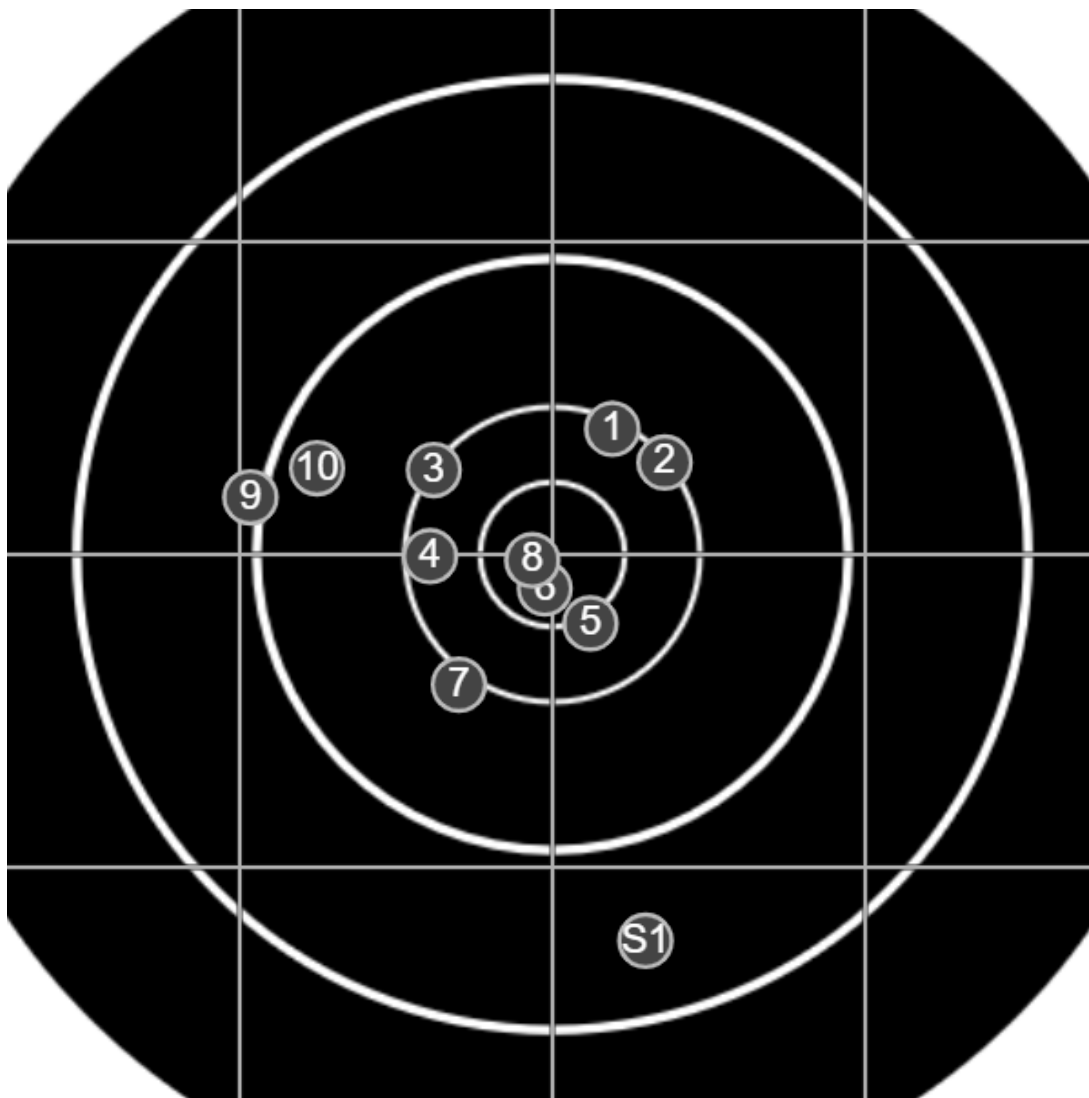

**SILVER  
MOUNTAIN  
TARGETS**  
Made in Canada

true  
Sat Dec 03 2022  
2:46:23 pm

**BRC Club Shoot**  
Captains Trophy  
800yards

**BRC T4 [-65]**  
AU-LR

Group: 352.8 mm  
(351.5w x 217.0h)

(F)

**Shooter**  
Mal Wright [m24]

**56.3**

**FINAL**

v: 1967, sd: 9.5

#	fps	score
10	1957	5
9	1979	4
8	1960	X
7	1977	5
6	1975	X
5	1953	X
4	1966	6
3	1979	6
2	1958	6
1	1971	6
S1	1935	(4)

**SILVER  
MOUNTAIN  
TARGETS**  
Made in Canada

true  
Sat Dec 03 2022  
3:35:19 pm

**BRC Club Shoot**  
Captains Trophy  
800yards

**BRC T4 [-65]**  
AU-LR

Group: 431.6 mm  
(293.0w x 317.0h)

(F)

**Shooter**  
Mal Wright [m24]

**56.2**

**FINAL**  
v: 1974, sd: 7.7

#	fps	score
10	1974	4
9	1977	6
8	1967	5
7	1984	6
6	1964	X
5	1969	6
4	1969	X
3	1981	6
2	1968	6
1	1989	5
S2	1979	(5)
S1	1963	(5)